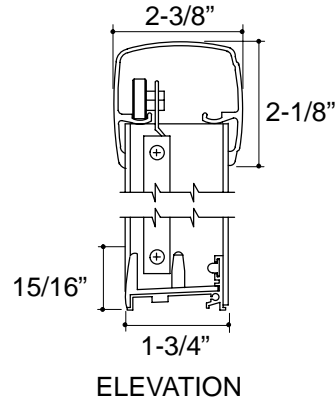

### Ordering Information

Applicable product:  
Reference models and measurements below.

### Installation Notes

Refer to installation instructions included with fixture before beginning installation.

Roughing-In Notes				
	A	B	C1	E
K-731100	60"-72"	39"-60"	8"-50"	47"-110"
Custom				
R-Specified when ordered – Max.52"				