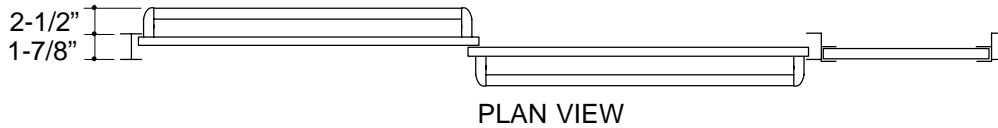

### Ordering Information

Applicable product:  
Reference models and measurements below.

### Installation Notes

Refer to installation instructions included with fixture before beginning installation.

Roughing-In Notes				
	A	B	C1	E
K-731100	60"-72"	39"-60"	8"-50"	47"-110"
Custom				
R-Specified when ordered – Max.52"				