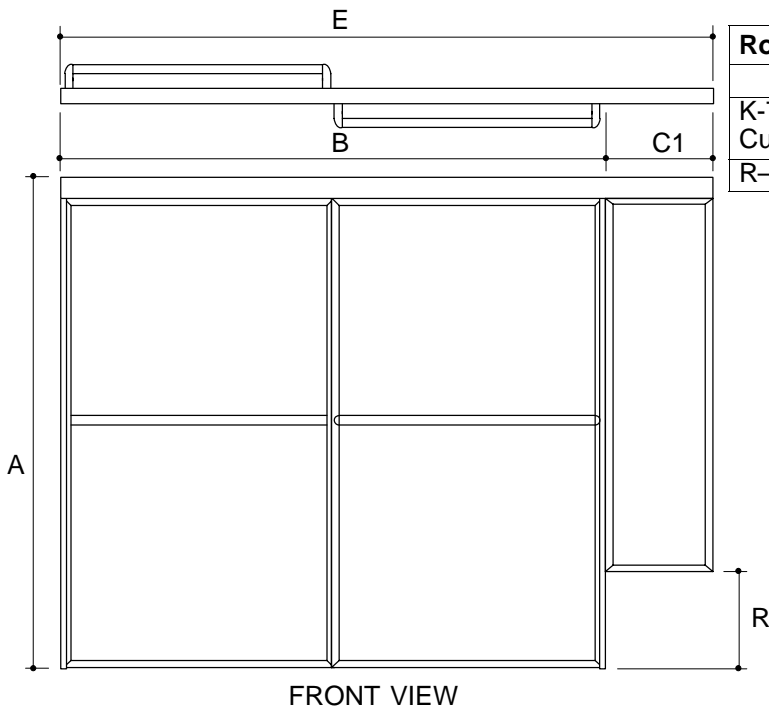

### Ordering Information

Applicable product:  
Reference models and measurements below.

### Installation Notes

Refer to installation instructions included with fixture before beginning installation.

Roughing-In Notes				
	A	B	C1	E
K-731100	60"-72"	39"-60"	8"-50"	47"-110"
Custom				
R-Specified when ordered – Max.52"				