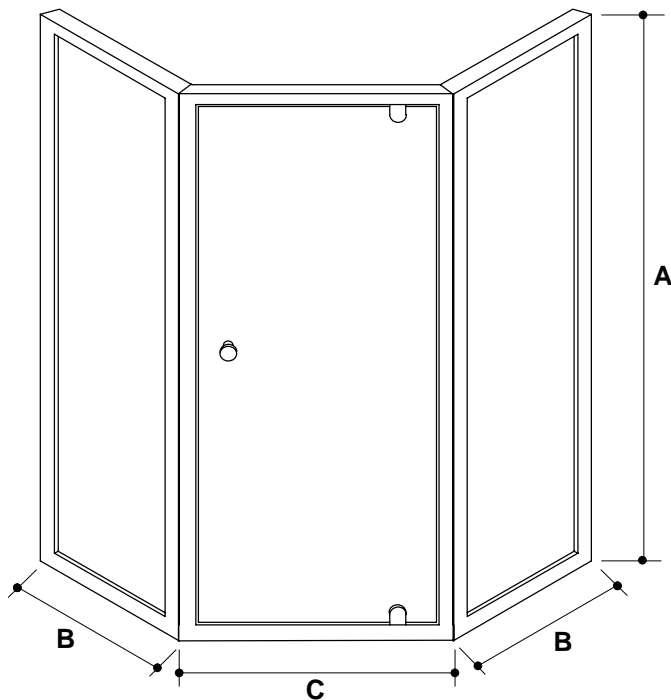

Ordering Information

Applicable product:
 Reference models and measurements below.

Installation Notes

Refer to installation instructions included with fixture before beginning installation.

Rough-In Notes	A	B	C
K-705230	72"	15-1/2"	27-1/4"
K-705231	72"	26-13/16"	27-1/2"
*K-705235	72"	18-19"	
*K-705236	72"	19-20"	
*K-705237	72"	20-21"	

Note: Dimensions are taken on centerline of curb/threshold at the rough opening.

* Side panel kits only. Can be used with any 72" Arica pivot doors.