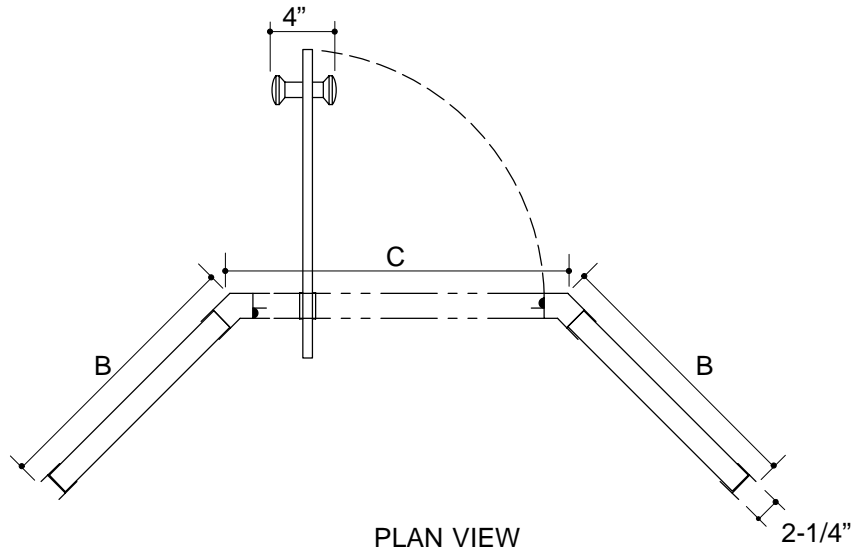

Ordering Information

Applicable product:
 Reference models and measurements below.

Installation Notes

Refer to installation instructions included with fixture before beginning installation.

Rough-In Notes	A	B	C
K-705230	72"	15-1/2"	27-1/4"
K-705231	72"	26-13/16"	27-1/2"
*K-705235	72"	18-19"	
*K-705236	72"	19-20"	
*K-705237	72"	20-21"	

Note: Dimensions are taken on centerline of curb/threshold at the rough opening.

* Side panel kits only. Can be used with any 72" Arica pivot doors.