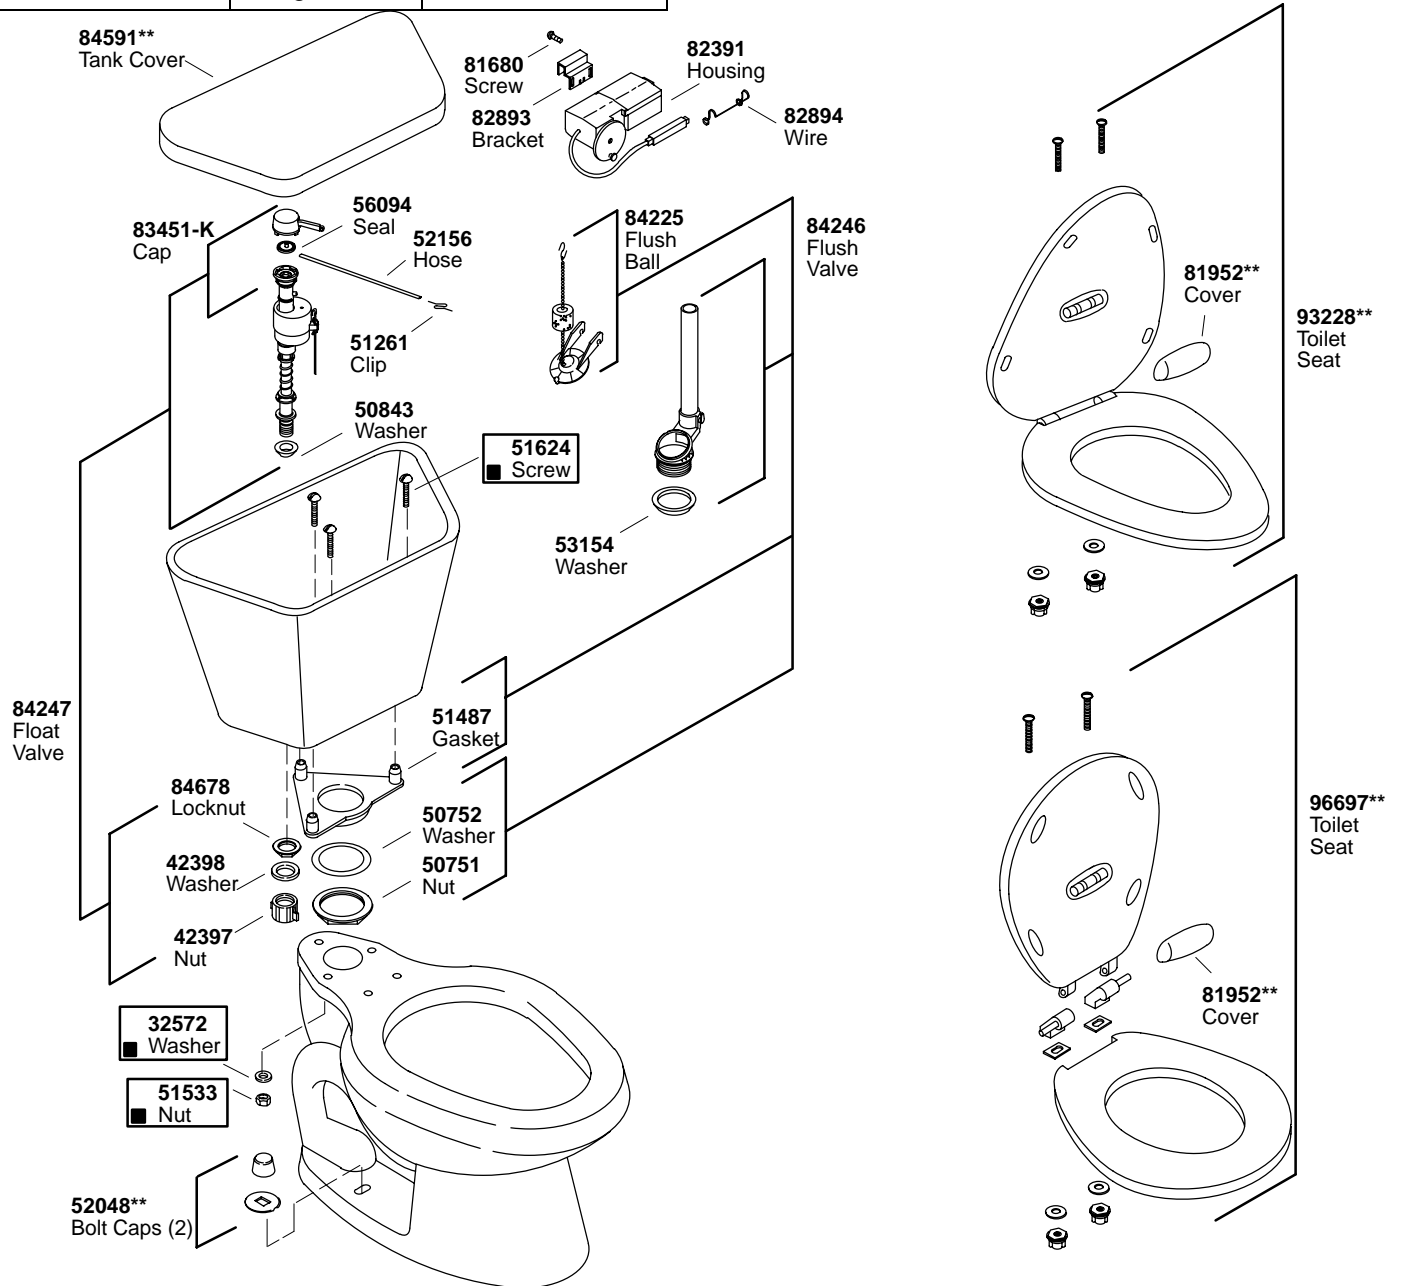

# KOHLER® SERVICE PARTS

## WELLWORTH™/HIGHLINE™ TOILET WITH PEACEKEEPER™ SEAT

K#	Bowl	Insulated
K-3422-X-**-AA	Elongated	
K-3422-XU-**-AA	Elongated	X
K-3423-X-**-AA	Round	
K-3423-XU-**-AA	Round	X
K-3427-X-**-AA	Elongated	
K-3427-XU-**-AA	Elongated	X
K-3432-X-**-AA	Elongated	
K-3432-XU-**-AA	Elongated	X

 **30419 Hardware Kit** Consists of:  
**51624** (3 ea.), **32572** (3 ea.), **51533** (3ea.)

\*\*Finish/color code must be specified when ordering.