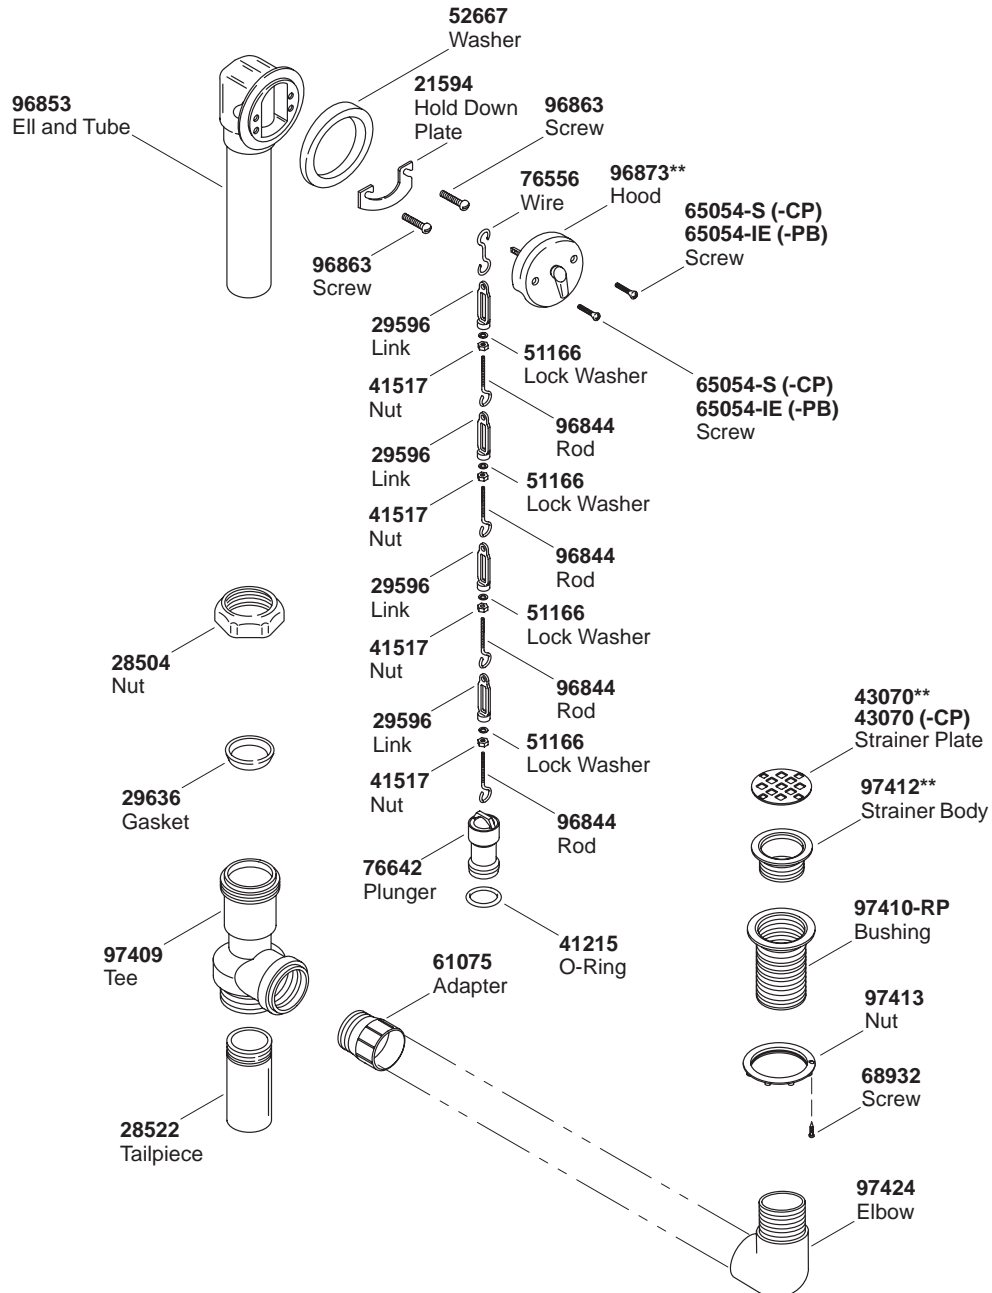

KOHLER® SERVICE PARTS

CUSTOM BODYSPA DRAIN

K#
K-7179-**-AA

**Finish/color code must be specified when ordering.