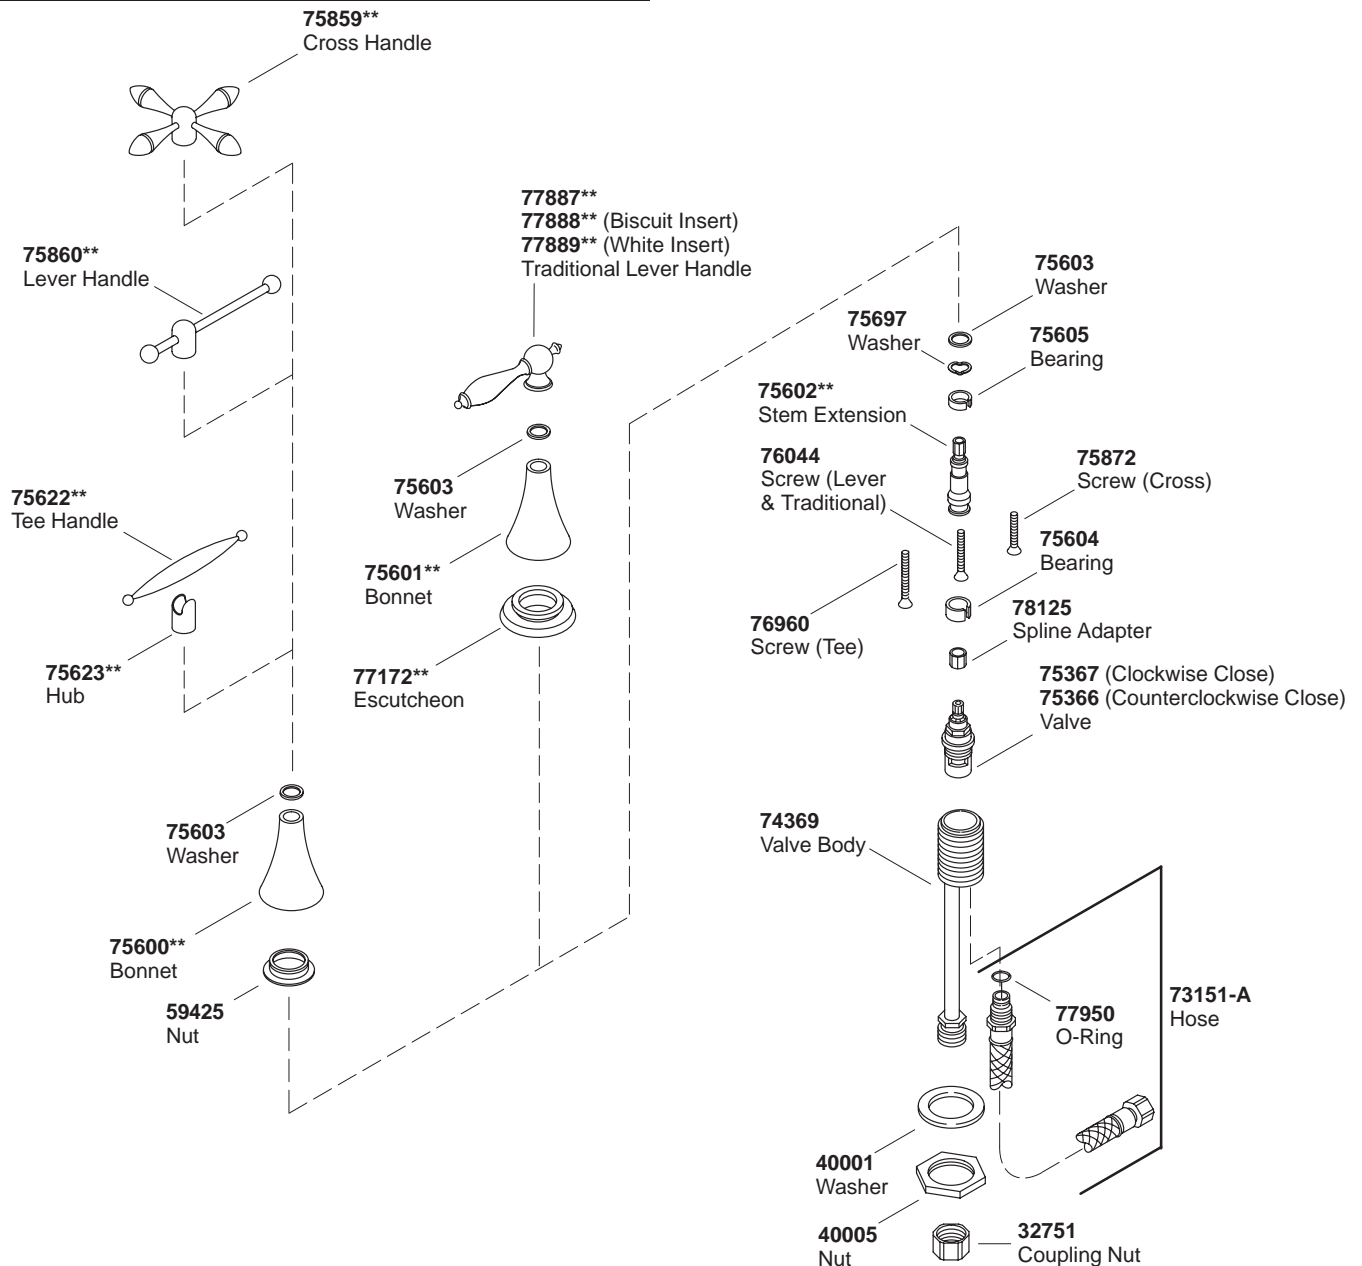

KOHLER® SERVICE PARTS

FINIAL FUNDAMENTALS & FINIAL TRADITIONAL WIDESPREAD LAVATORY FAUCET

K#	Cross Handle	Lever Handle	Tee Handle	Traditional Lever Handle
K-310-3-**-DB	X			
K-310-4-**-DB		X		
K-310-4F-**-DB				X
K-310-4M-**-DB				X
K-310-4P-**-DB				X
K-310-6-**-DB			X	

**Finish/color code must be specified when ordering.

KOHLER® SERVICE PARTS

FINIAL FUNDAMENTALS & FINIAL TRADITIONAL WIDESPREAD LAVATORY FAUCET

**Finish/color code must be specified when ordering.