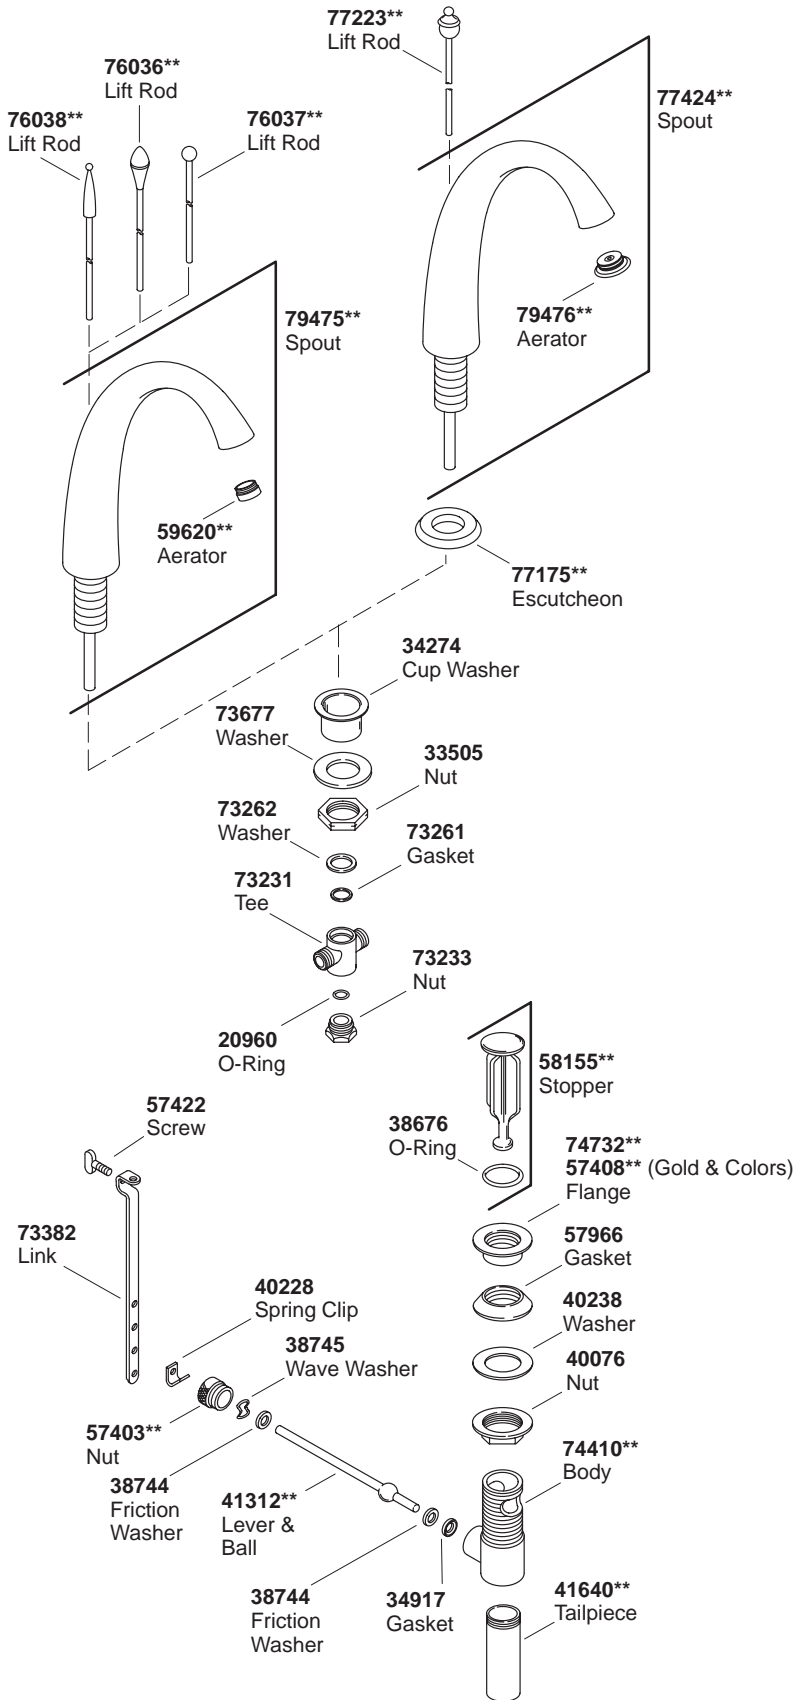

KOHLER® SERVICE PARTS

FINIAL FUNDAMENTALS & FINIAL TRADITIONAL WIDESPREAD LAVATORY FAUCET

K#	Cross Handle	Lever Handle	Tee Handle	Traditional Lever Handle
K-310-3-**-DB	X			
K-310-4-**-DB		X		
K-310-4F-**-DB				X
K-310-4M-**-DB				X
K-310-4P-**-DB				X
K-310-6-**-DB			X	

**Finish/color code must be specified when ordering.

KOHLER® SERVICE PARTS

FINIAL FUNDAMENTALS & FINIAL TRADITIONAL WIDESPREAD LAVATORY FAUCET

**Finish/color code must be specified when ordering.