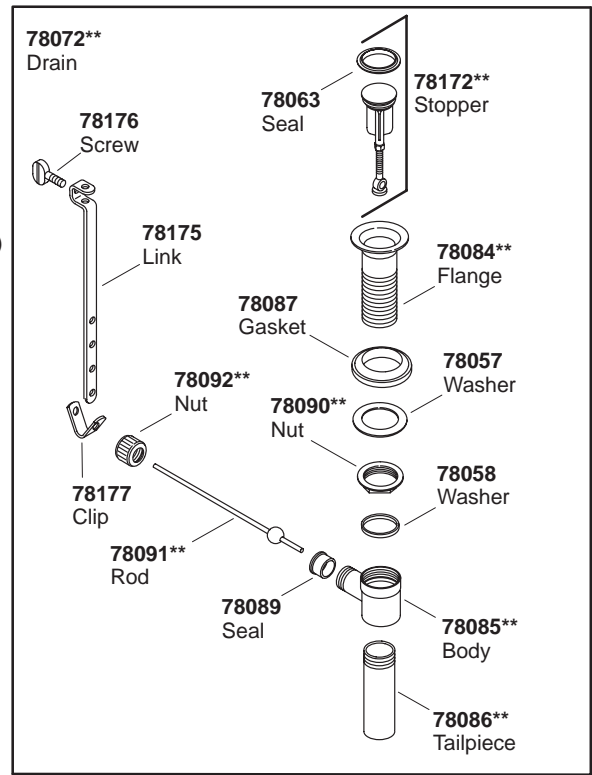

KOHLER® SERVICE PARTS

FINIAL FUNDAMENTALS & FINIAL TRADITIONAL WIDESPREAD LAVATORY FAUCET

K#	Cross Handle	Lever Handle	Tee Handle	Traditional Lever Handle
K-310-3-**-DB	X			
K-310-4-**-DB		X		
K-310-4F-**-DB				X
K-310-4M-**-DB				X
K-310-4P-**-DB				X
K-310-6-**-DB			X	

**Finish/color code must be specified when ordering.

KOHLER® SERVICE PARTS

FINIAL FUNDAMENTALS & FINIAL TRADITIONAL WIDESPREAD LAVATORY FAUCET

**Finish/color code must be specified when ordering.