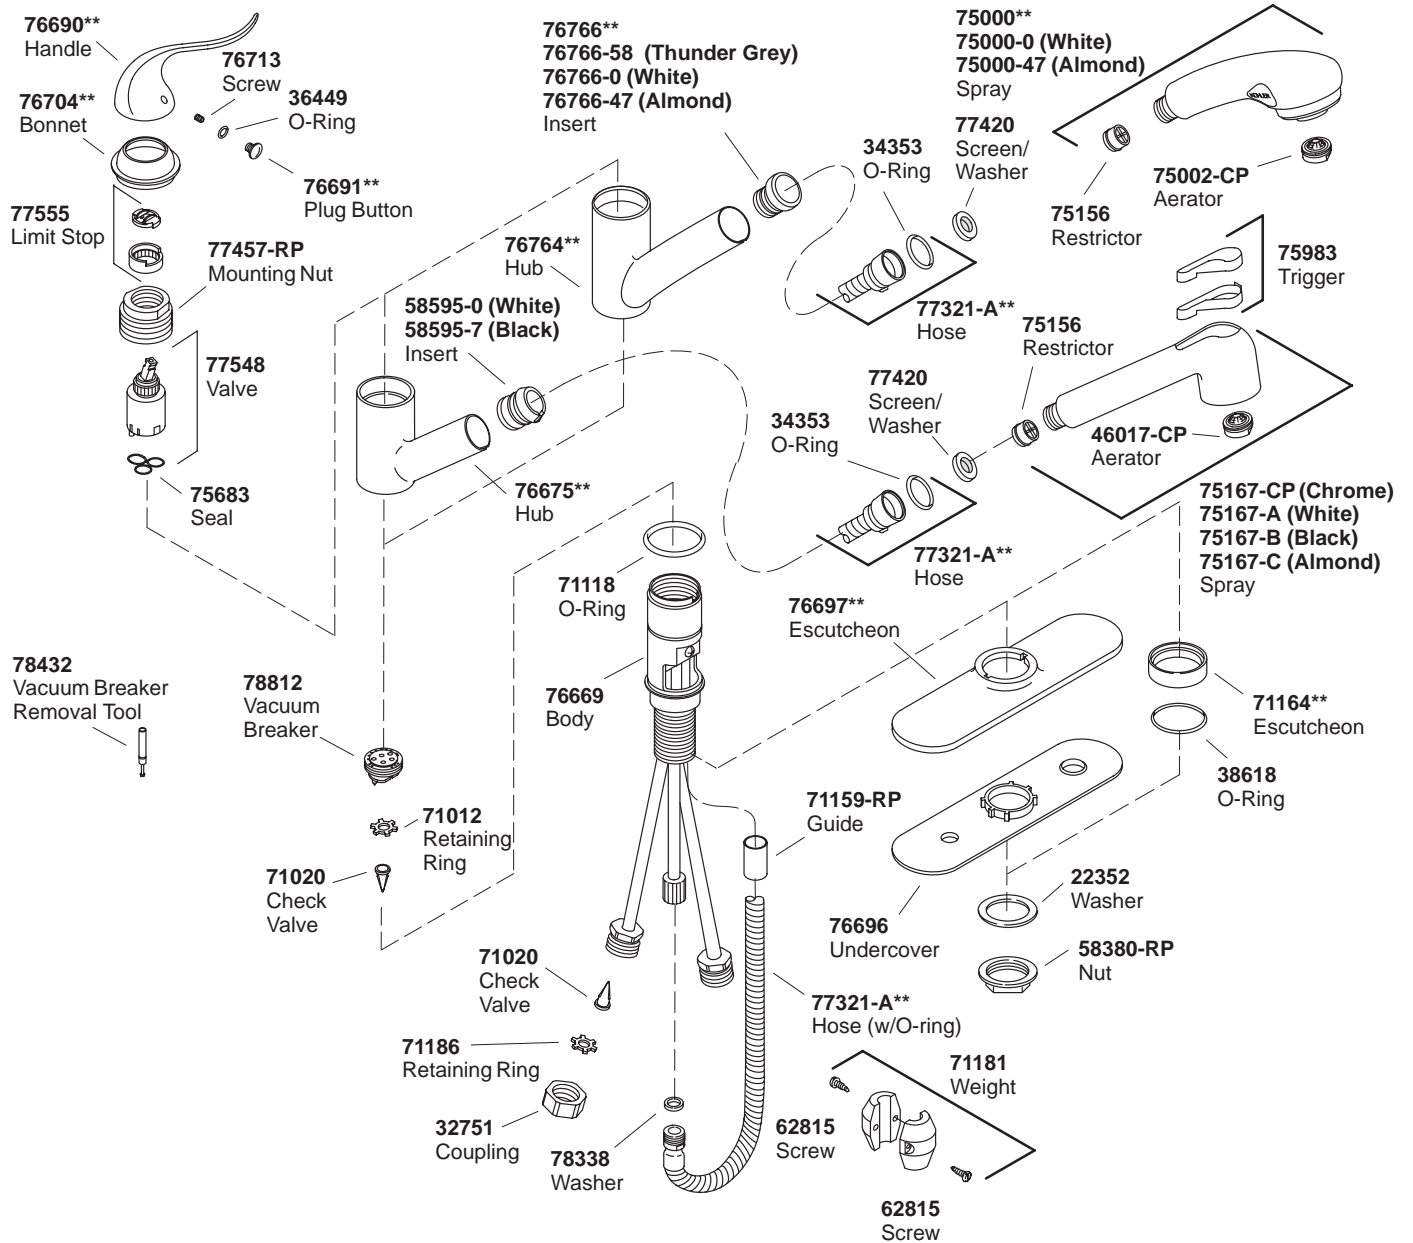

KOHLER® SERVICE PARTS

CORALAIS™ SINK FAUCET WITH PULL-OUT SPRAY

K#	White Spray	Almond Spray	Color Matched Body & Spray	Chrome Body	Decorator Single Control with 7-1/2" Spout Height	Single Control with 7-15/16" Spout Height
K-15162-**-BA			X		X	
K-15162-AP-**-BA	X			X	X	
K-15162-MP-**-BA		X		X	X	
K-15170-**-GC			X			X
K-15170-AP-**-GC	X			X		X
K-15170-MP-**-GC		X		X		X

**Finish/color code must be specified when ordering.