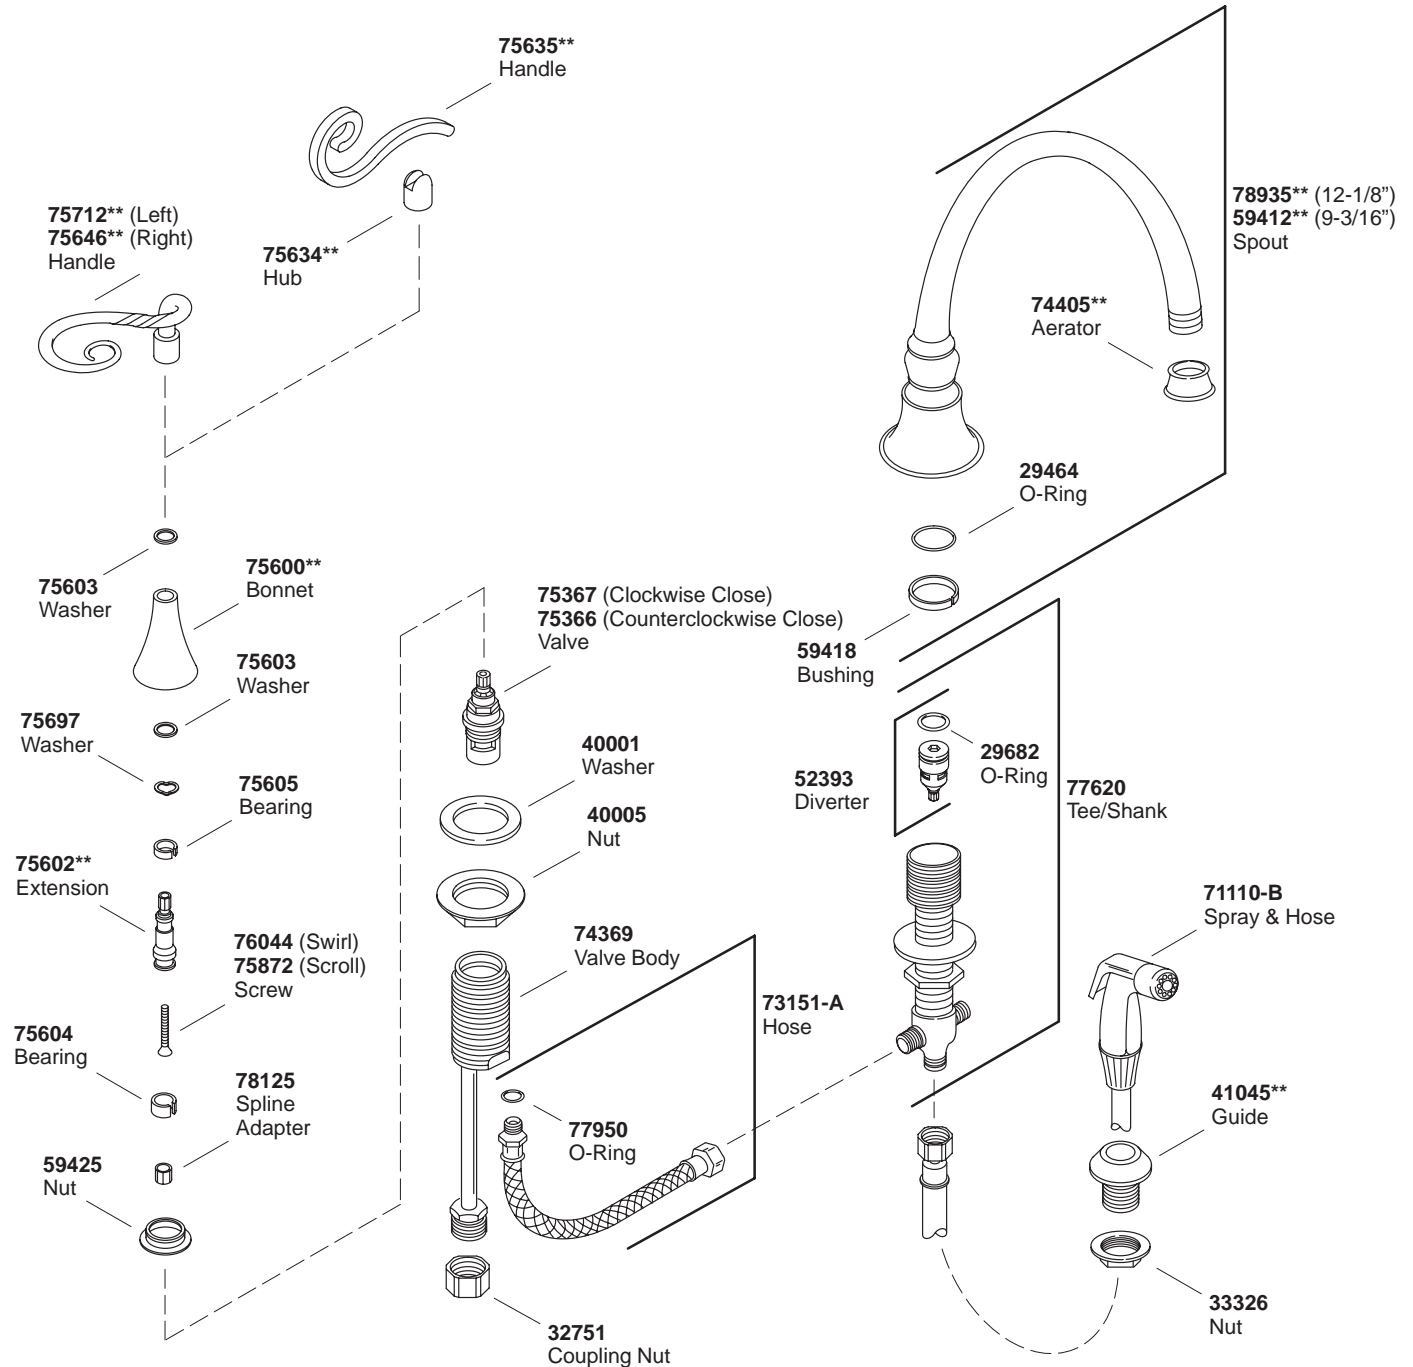

# KOHLER® SERVICE PARTS

## FINIAL ART KITCHEN SINK FAUCET

K#	Scroll Handle	Swirl Handle	9-3/16" Spout	12-1/8" Spout
K-677-4S-**-AA	X		X	
K-677-4W-**-AA		X	X	
K-678-4W-**-DB		X		X

\*\*Finish/color code must be specified when ordering.