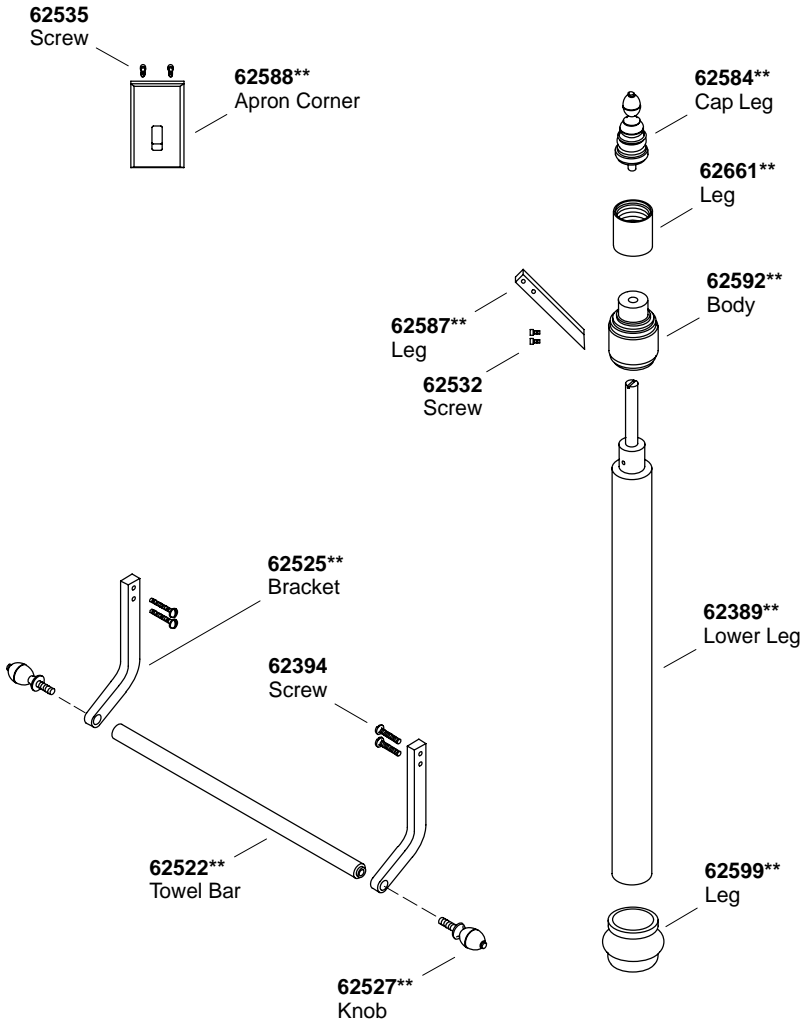

| K# | Leg Styling | Leg Kit |
|--------------|-------------|---------|
| K-6825-**-DB | X | |
| K-9718-**-DB | | X |

**Finish/color code must be specified when ordering.