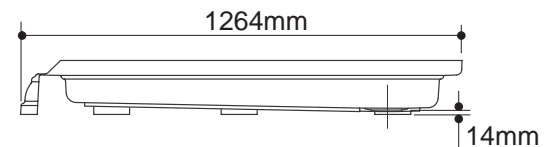

Fixture:	
Weight:	25 Kg.
Configuration	1-piece
Drain Outlet	Ø86mm

Installation Notes

Refer to installation instructions included with fixture before beginning installation.

IMPORTANT: When installing this unit with Kohler Portico™ shower doors, the receptor will need to be recessed a minimum of 13mm in from the water-resistant wall material to ensure proper door placement.

Roughing-In Notes

Fixture conforms to ANSI Standard Z124.2. All dimensions are nominal.

Stud opening tolerance (+6mm -0mm). When fire rated wall is specified, dimensions are to the inside of the wall board. Some shimming between stud frame and fixture may be required.