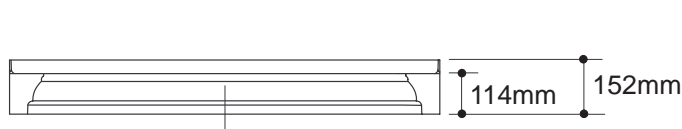

Fixture:	
Weight:	25 Kg.
Configuration	1-piece
Drain Outlet	Ø86mm

Installation Notes

Refer to installation instructions included with fixture before beginning installation.

IMPORTANT: When installing this unit with Kohler Portico™ shower doors, the receptor will need to be recessed a minimum of 13mm in from the water-resistant wall material to ensure proper door placement.

Roughing-In Notes

Fixture conforms to ANSI Standard Z124.2. All dimensions are nominal.

Stud opening tolerance (+6mm -0mm). When fire rated wall is specified, dimensions are to the inside of the wall board. Some shimming between stud frame and fixture may be required.