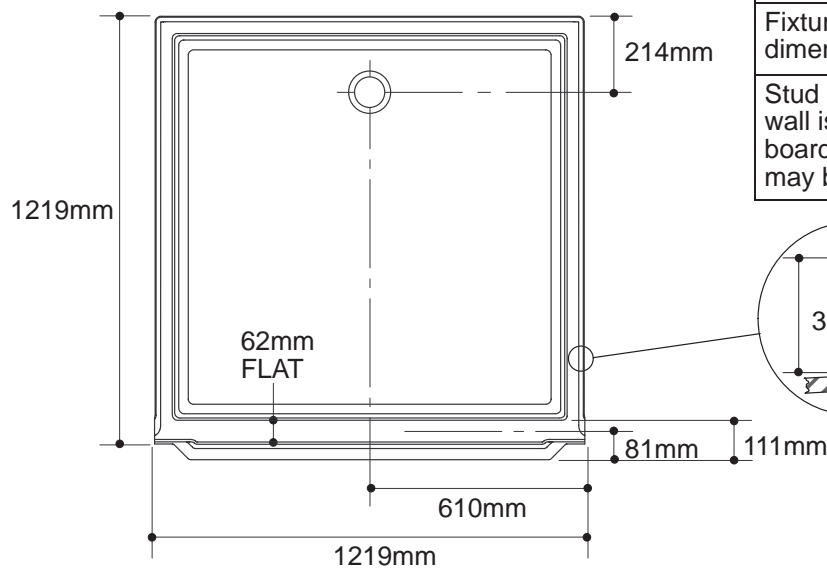

Fixture:	
Weight:	25 Kg.
Configuration	1-piece
Drain Outlet	Ø86mm

Installation Notes

Refer to installation instructions included with fixture before beginning installation.

IMPORTANT: When installing this unit with Kohler Portico™ shower doors, the receptor will need to be recessed a minimum of 13mm in from the water-resistant wall material to ensure proper door placement.

Roughing-In Notes

Fixture conforms to ANSI Standard Z124.2. All dimensions are nominal.

Stud opening tolerance (+6mm -0mm). When fire rated wall is specified, dimensions are to the inside of the wall board. Some shimming between stud frame and fixture may be required.