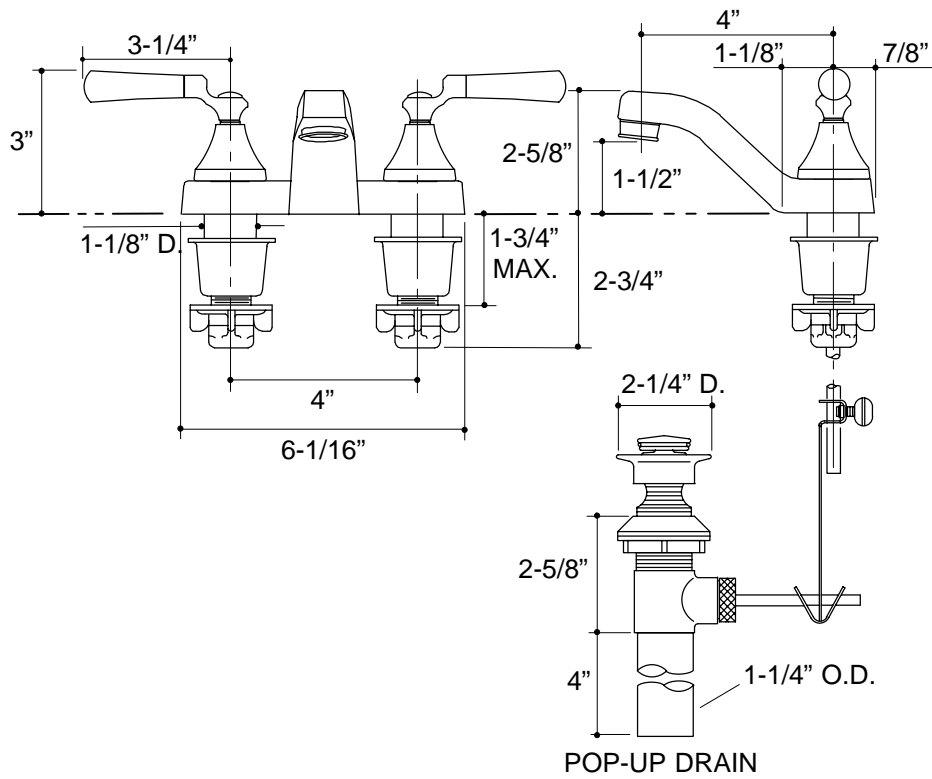

**LAVATORY FAUCET
K-6208-4**

FEATURES

- Brass construction
- For 4" centers
- Brass valve bodies
- Quarter-turn washerless ceramic disc valves
- 4" spout
- 2.0 gallons per minute
- Pop-up drain with lift rod and tailpiece
- Lever handles with clear acrylic inserts

SPECIFIED MODEL:

Model	Description		
K-6208-4	Flair Centerset Lavatory Faucet	<input type="checkbox"/> CP	<input type="checkbox"/> PB

Optional Accessory				
K-7266	Lever Handle Inserts, Pair	<input type="checkbox"/> CP	<input type="checkbox"/> PB	<input type="checkbox"/> Other_____

PRODUCT SPECIFICATION:

Two-handle centerset lavatory faucet shall be of brass construction. Faucet shall feature brass valve bodies. Faucet shall feature quarter-turn washerless ceramic disc valves, assuring positive handle stop positioning. Product shall include 4" centers, 4" spout, pop-up drain with lift rod and tailpiece, and lever handles with clear acrylic inserts. Faucet shall be Kohler Model K-6208-4-_____.