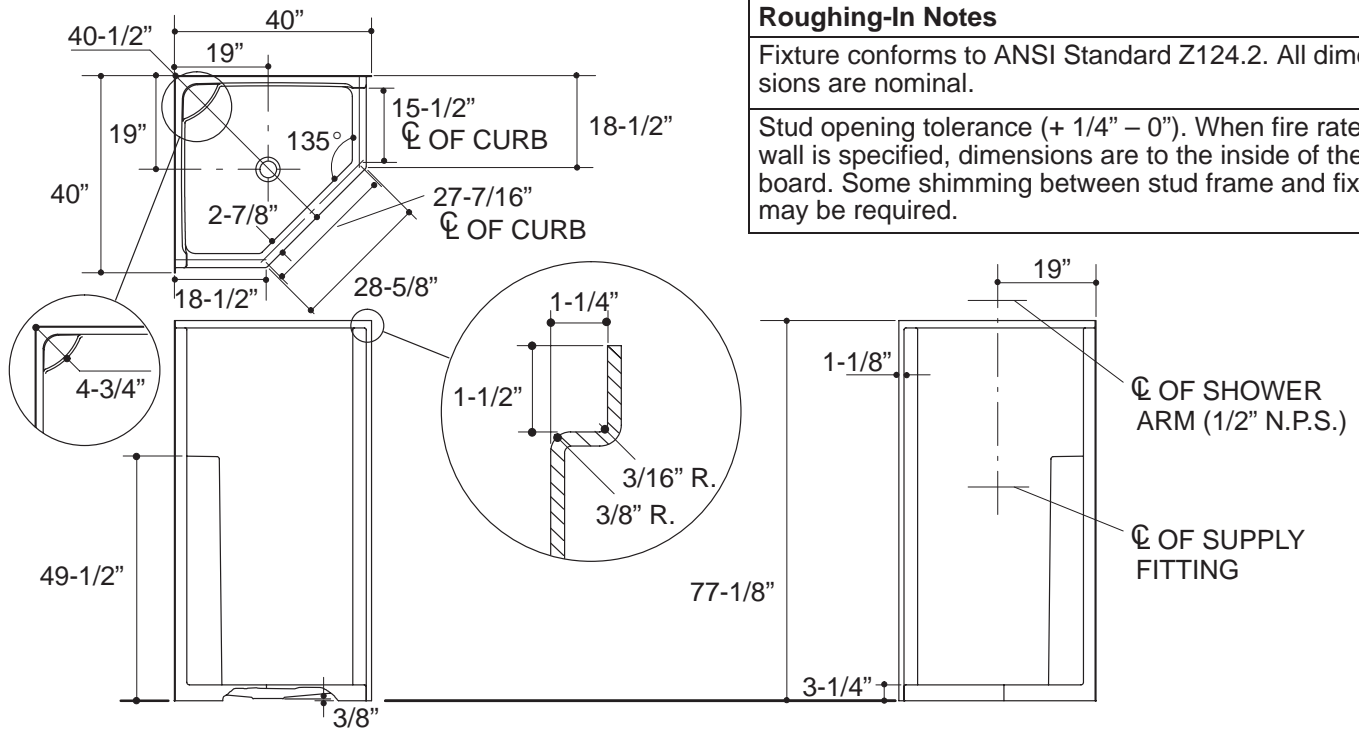

### Product Information

Fixture:	
Weight	110 lbs.
Configuration	1-piece
Drain Outlet	3-3/8" D.

### Installation Notes

Refer to installation instructions included with fixture before beginning installation.

Fixture not drilled for supply fittings.

Shimming may be required to level fixture.

### Roughing-In Notes

Fixture conforms to ANSI Standard Z124.2. All dimensions are nominal.

Stud opening tolerance (+ 1/4" - 0"). When fire rated wall is specified, dimensions are to the inside of the wall board. Some shimming between stud frame and fixture may be required.