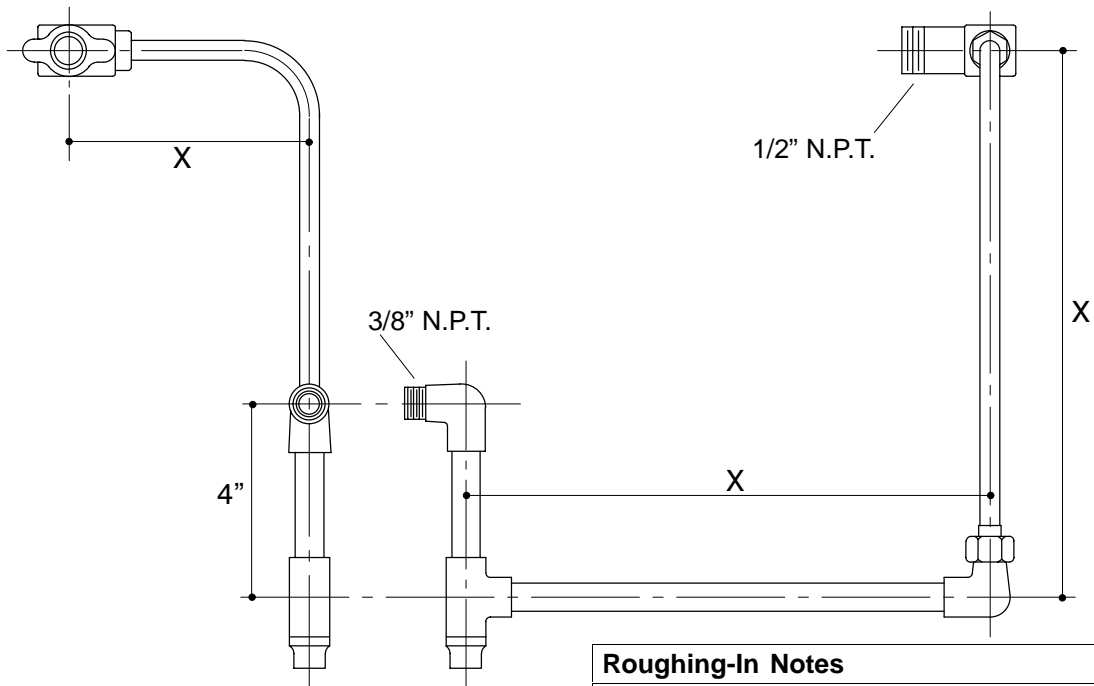

Ordering Information

Applicable sink supply:		
For fixture similar to:	Size:	Supply:
K-12784	24" x 22"	K-13708-A
K-12781	30" x 22"	K-13708-B

Roughing-In Notes

X = To suit fixture