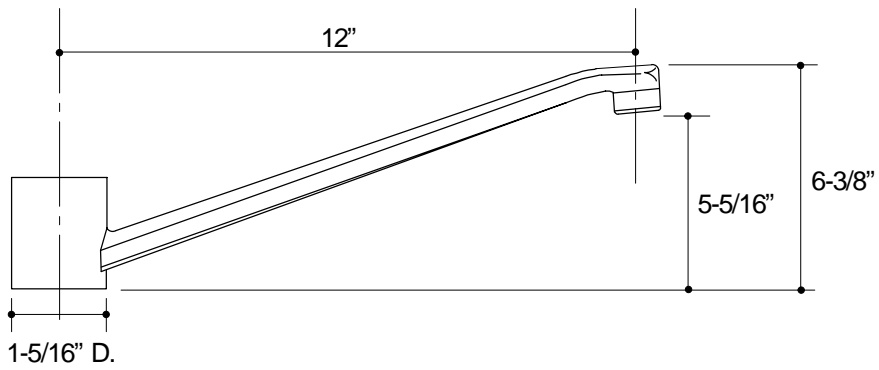

SWING SPOUT AND AERATOR
K-15280

FEATURES

- Brass construction
- 2.2 gallons per minute
- Extra length allows for greater adaptability

CODES/STANDARDS APPLICABLE

Specified model meets or exceeds the following:

- ASME/ANSI A112.18.1M

COLORS/FINISHES

- CP Polished Chrome

SPECIFIED MODEL:

Model	Description	
K-15280	12" Swing Spout and Aerator	<input type="checkbox"/> CP

PRODUCT SPECIFICATION:

The 12" spout shall be of brass construction. The spout shall be a replacement for any Coralais two handle kitchen sink faucet with swing spout of 7-5/8". Product shall provide extra length for greater adaptability. Spout shall be Kohler Model K-15280-_____.

PRODUCT DIAGRAM