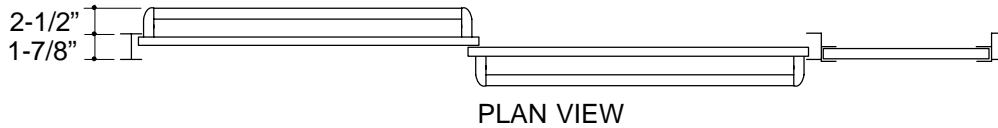

**Ordering Information**

Applicable product:  
Reference models and measurements below.

**Installation Notes**

Refer to installation instructions included with fixture before beginning installation.

Roughing-In Notes				
	A	B	C1	E
K-721100	50"-72"	39"-60"	8"-50"	47"-110"
Custom				