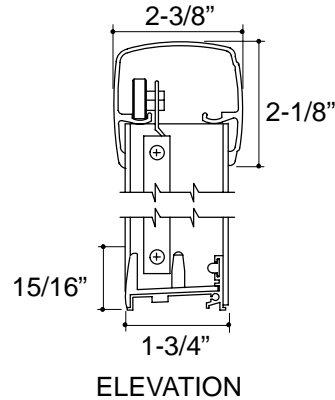

**Ordering Information**

Applicable product:  
Reference models and measurements below.

**Installation Notes**

Refer to installation instructions included with fixture before beginning installation.

Roughing-In Notes				
	A	B	C1	E
K-721100	50"-72"	39"-60"	8"-50"	47"-110"
Custom				