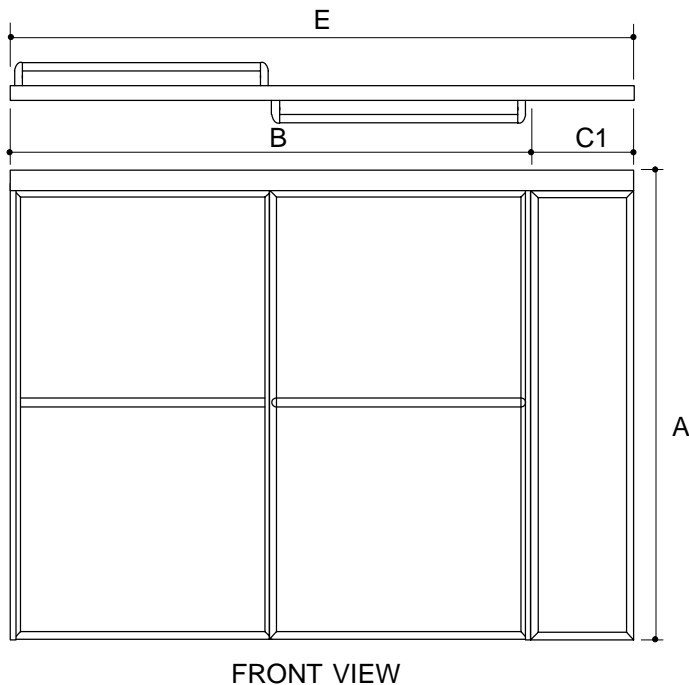

**Ordering Information**

Applicable product:  
Reference models and measurements below.

**Installation Notes**

Refer to installation instructions included with fixture before beginning installation.

Roughing-In Notes				
	A	B	C1	E
K-721100	50"-72"	39"-60"	8"-50"	47"-110"
Custom				