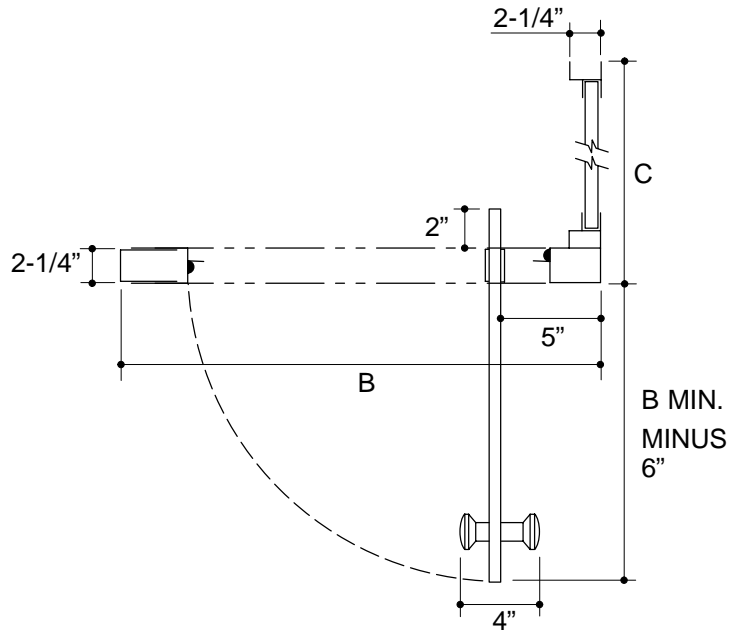

### PRODUCT SPECIFICATION:

Arica pivot with return panel shower door. Door shall have Door shall have easy installation, with factory preassembled door. Door shall have 1" adjustability per side, be corrosion resistant with stainless steel hardware. Door shall feature water tight design, easy clean removable seals, with right or left door swing and 1/4" frameless glass door panel. Door shall have solid brass door handle. Shower door shall be Kohler Model K-705136-\_\_\_\_\_-\_\_\_\_\_.

# ARICA

NOTE: RETURN PANEL MAY BE ATTACHED ON EITHER SIDE.  
PLAN VIEW

Rough-In Notes	A	B	C
K-705136	72"	34"	34"