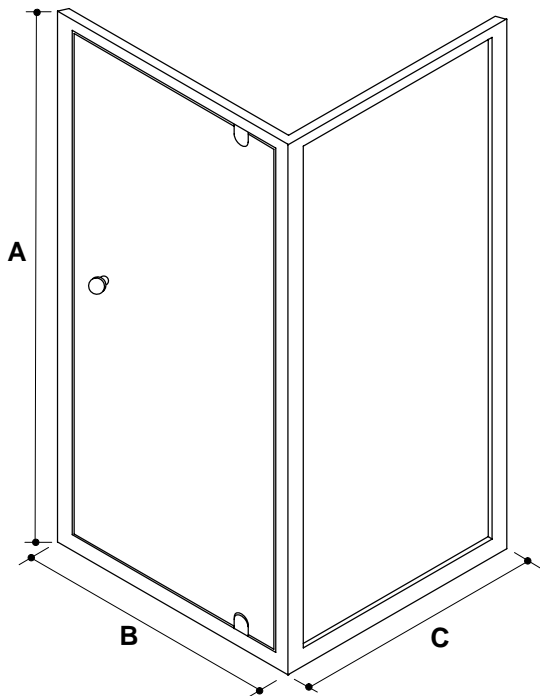

### PRODUCT SPECIFICATION:

Arica pivot with return panel shower door. Door shall have Door shall have easy installation, with factory preassembled door. Door shall have 1" adjustability per side, be corrosion resistant with stainless steel hardware. Door shall feature water tight design, easy clean removable seals, with right or left door swing and 1/4" frameless glass door panel. Door shall have solid brass door handle. Shower door shall be Kohler Model K-705136-\_\_\_\_\_-\_\_\_\_\_.

# ARICA

NOTE: RETURN PANEL MAY BE ATTACHED ON EITHER SIDE.  
PLAN VIEW

Rough-In Notes	A	B	C
K-705136	72"	34"	34"