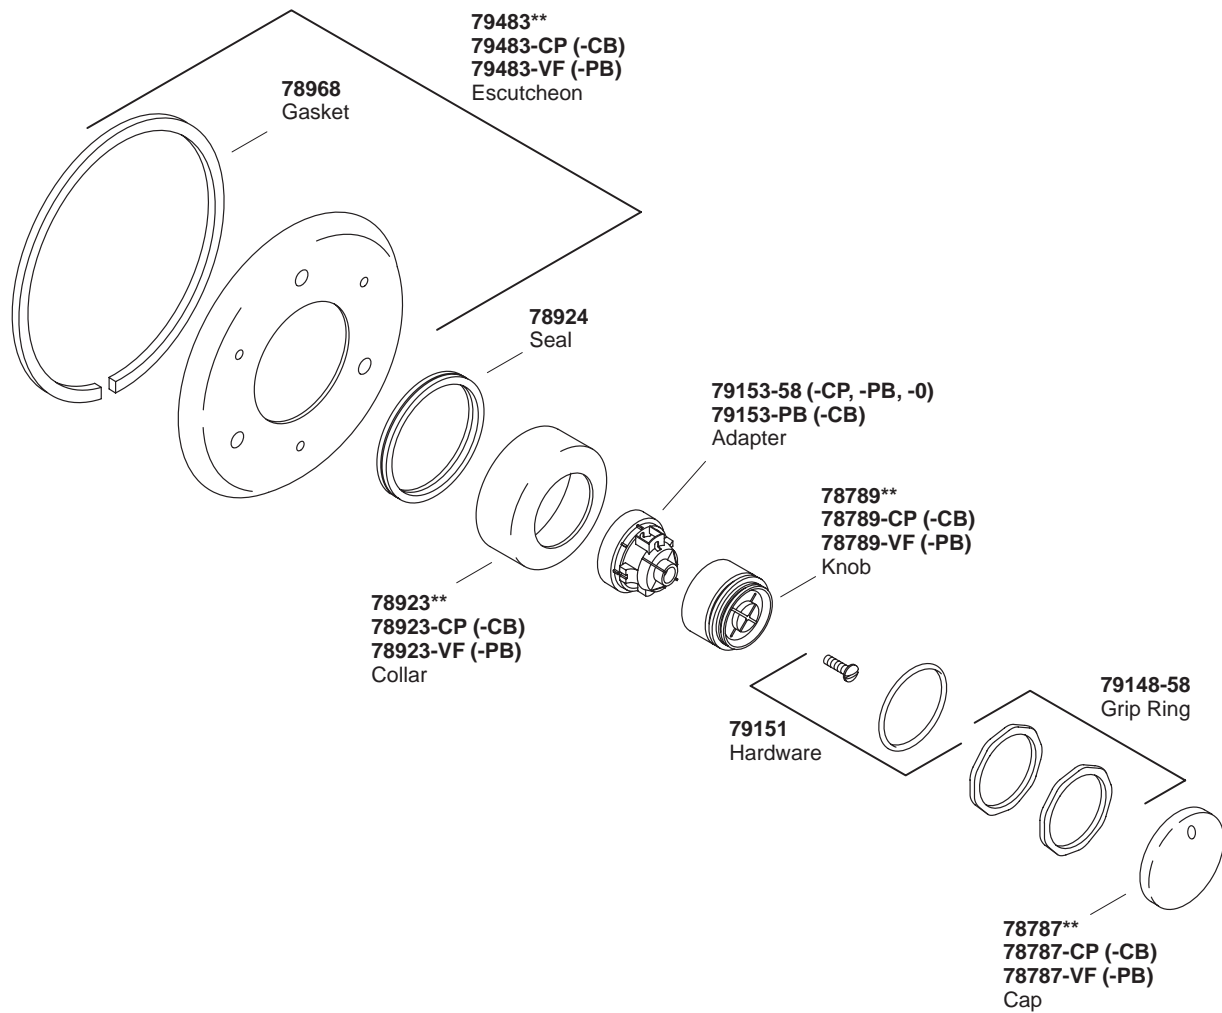

# KOHLER® SERVICE PARTS

## MASTERSHOWER™ 3-WAY WALL-MOUNT TRANSFER VALVE TRIM

K#
K-T9474-7-**-AA

\*\*Finish/color code must be specified when ordering.