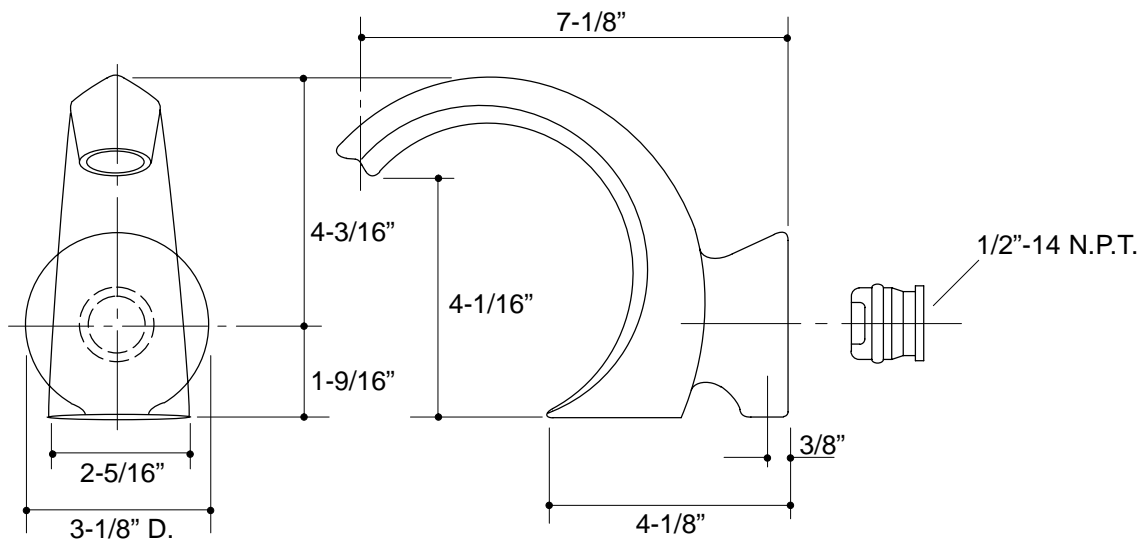

Ordering Information

Applicable product:	
Spout	K-6944

516

K-6944 Crescent Bath Spout
106378-1-AA (9619)

NOTES: