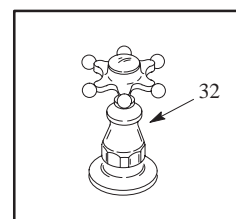

KOHLER® SERVICE PARTS

LAVATORY FITTINGS

K-107-CV ANTIQUE™ SIX PRONG WIDESPREAD LAVATORY FAUCET
K-108-CV ANTIQUE™ WIDESPREAD LAVATORY FAUCET
K-6811-CV IV GEORGES BRASS™ WIDESPREAD LAVATORY FAUCET

ORDER BY KIT NUMBER OR PART NUMBER, NOT ITEM NUMBER OR KIT LETTER.

Ordering Options

Item	Part No. or Kit
1	A
2	B or C
3, 4, 5 D	
6	56251
7	42264 †
8	36624 †
9	M or N
10 thru 13	E, F
14	F
15	40032 †
16	G
17 thru 23	H
24	30613
25	I
26	36627 †
27	36637 †
28	41364
29	40056 †
30	36626
31, 32J	
33	K
34	L

IV GEORGES BRASS

IV GEORGES BRASS

IV GEORGES BRASS

ANTIQUÉ SIX PRONG

ANTIQUÉ

Kit Ordering Information

Kit	Kit Part No.	Kit Name	Kit Contents
A	52795	Retainer Bonnet (K-6811-CV)	1 ea., item 1
B	30430	Ceramic Valve (Closes Clockwise)	1 ea., item 2
C	30431	Ceramic Valve (Closes Counterclockwise)	1 ea., item 2
D	30332 †	Mounting Hardware Kit	2 ea., items 3, 4, and 5
E	30273	Aerator Repair Kit	1 ea., items 10 thru 13
F	36686 †	Aerator	1 ea., items 10 thru 14
G	30340	Gasket Kit (K-108-CV, K-107-CV)	2 ea., item 16
H	30274	Gasket Kit	1 ea., items 17 thru 23
I	30233	Hose Kit	2 ea., item 25
J	106216§ ■	Antique Handle Options	See INDEX.
K	106674§ ■	IV Georges Brass, Handle Options	See INDEX.
L	500253	Stabilizer Kit (K-107-CV, K-108-CV)	2 ea., item 34
M	42251	Spout (K-107-CV, K-108-CV)	1 ea., item 9
N	36623	Spout Assembly (K-6811-CV)	1 ea., items 9 thru 14