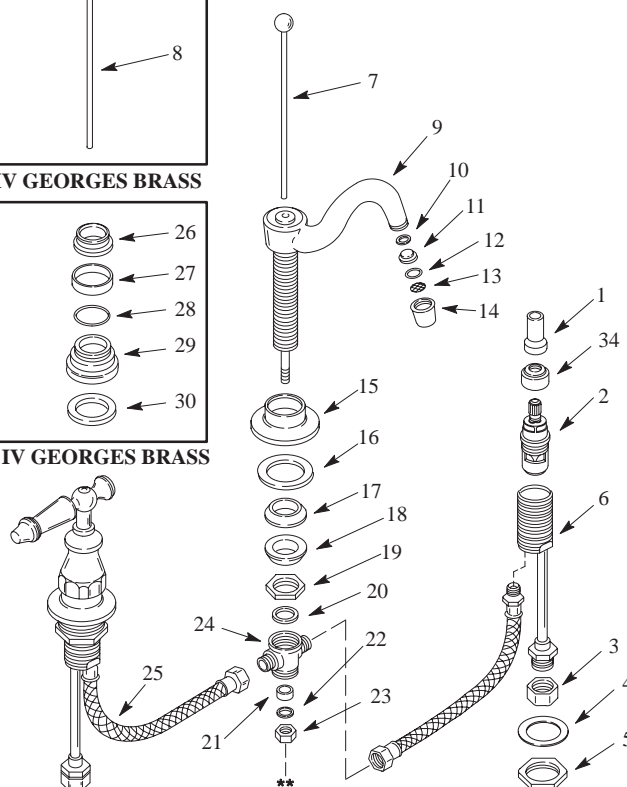

KOHLER® SERVICE PARTS

LAVATORY FITTINGS

K-107-CV ANTIQUE™ SIX PRONG WIDESPREAD LAVATORY FAUCET
K-108-CV ANTIQUE™ WIDESPREAD LAVATORY FAUCET
K-6811-CV IV GEORGES BRASS™ WIDESPREAD LAVATORY FAUCET

ORDER BY KIT NUMBER OR PART NUMBER, NOT ITEM NUMBER OR KIT LETTER.

Ordering Options

Item	Part No. or Kit
1	A
2	B or C
3, 4, 5 D	
6	56251
7	42264 †
8	36624 †
9	M or N
10 thru 13	E, F
14	F
15	40032 †
16	G
17 thru 23	H
24	30613
25	I
26	36627 †
27	36637 †
28	41364
29	40056 †
30	36626
31, 32J	
33	K
34	L

IV GEORGES BRASS

IV GEORGES BRASS

IV GEORGES BRASS

ANTIQUÉ SIX PRONG

ANTIQUÉ

Kit Ordering Information

Kit	Kit Part No.	Kit Name	Kit Contents
A	52795	Retainer Bonnet (K-6811-CV)	1 ea., item 1
B	30430	Ceramic Valve (Closes Clockwise)	1 ea., item 2
C	30431	Ceramic Valve (Closes Counterclockwise)	1 ea., item 2
D	30332 †	Mounting Hardware Kit	2 ea., items 3, 4, and 5
E	30273	Aerator Repair Kit	1 ea., items 10 thru 13
F	36686 †	Aerator	1 ea., items 10 thru 14
G	30340	Gasket Kit (K-108-CV, K-107-CV)	2 ea., item 16
H	30274	Gasket Kit	1 ea., items 17 thru 23
I	30233	Hose Kit	2 ea., item 25
J	106216§ ■	Antique Handle Options	See INDEX.
K	106674§ ■	IV Georges Brass, Handle Options	See INDEX.
L	500253	Stabilizer Kit (K-107-CV, K-108-CV)	2 ea., item 34
M	42251	Spout (K-107-CV, K-108-CV)	1 ea., item 9
N	36623	Spout Assembly (K-6811-CV)	1 ea., items 9 thru 14