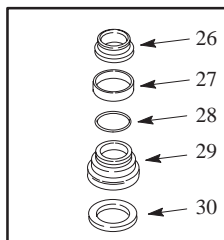

KOHLER® SERVICE PARTS

LAVATORY FITTINGS

K-107-CV ANTIQUE™ SIX PRONG WIDESPREAD LAVATORY FAUCET
K-108-CV ANTIQUE™ WIDESPREAD LAVATORY FAUCET
K-6811-CV IV GEORGES BRASS™ WIDESPREAD LAVATORY FAUCET

ORDER BY KIT NUMBER OR PART NUMBER, NOT ITEM NUMBER OR KIT LETTER.

Ordering Options

Item	Part No. or Kit
1	A
2	B or C
3, 4, 5 D	
6	56251
7	42264 †
8	36624 †
9	M or N
10 thru 13	E, F
14	F
15	40032 †
16	G
17 thru 23	H
24	30613
25	I
26	36627 †
27	36637 †
28	41364
29	40056 †
30	36626
31, 32J	
33	K
34	L

IV GEORGES BRASS

IV GEORGES BRASS

IV GEORGES BRASS

ANTIQUÉ SIX PRONG

ANTIQUÉ

Kit Ordering Information

Kit	Kit Part No.	Kit Name	Kit Contents
A	52795	Retainer Bonnet (K-6811-CV)	1 ea., item 1
B	30430	Ceramic Valve (Closes Clockwise)	1 ea., item 2
C	30431	Ceramic Valve (Closes Counterclockwise)	1 ea., item 2
D	30332 †	Mounting Hardware Kit	2 ea., items 3, 4, and 5
E	30273	Aerator Repair Kit	1 ea., items 10 thru 13
F	36686 †	Aerator	1 ea., items 10 thru 14
G	30340	Gasket Kit (K-108-CV, K-107-CV)	2 ea., item 16
H	30274	Gasket Kit	1 ea., items 17 thru 23
I	30233	Hose Kit	2 ea., item 25
J	106216§ ■	Antique Handle Options	See INDEX.
K	106674§ ■	IV Georges Brass, Handle Options	See INDEX.
L	500253	Stabilizer Kit (K-107-CV, K-108-CV)	2 ea., item 34
M	42251	Spout (K-107-CV, K-108-CV)	1 ea., item 9
N	36623	Spout Assembly (K-6811-CV)	1 ea., items 9 thru 14