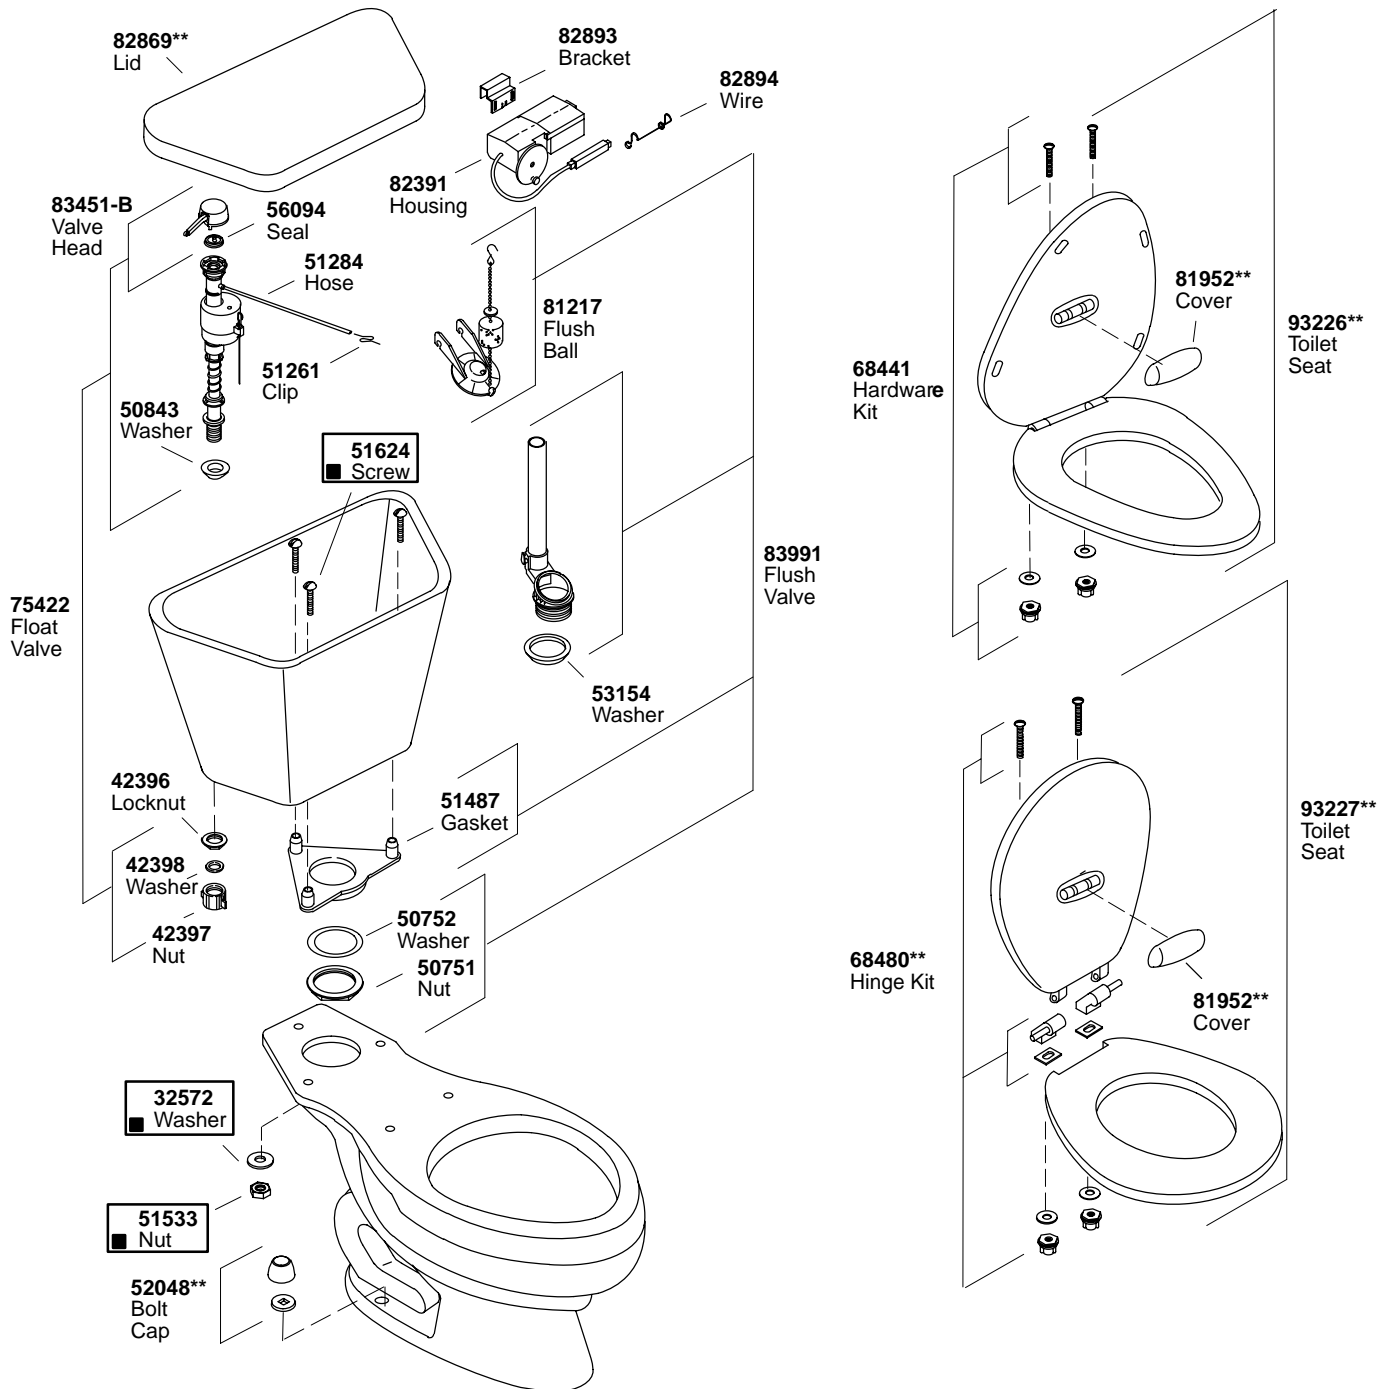

K#	Bowl	Insuliner
K-3420-X-**-AA	Elongated	
K-3420-XU-**-AA	Elongated	X
K-3421-X-**-AA	Round	
K-3421-XU-**-AA	Round	X

30419 Hardware Kit Consists of:
51624 (3 ea.), **32572** (3 ea.), **51533** (3 ea.)

****Finish/color code must be specified when ordering.**