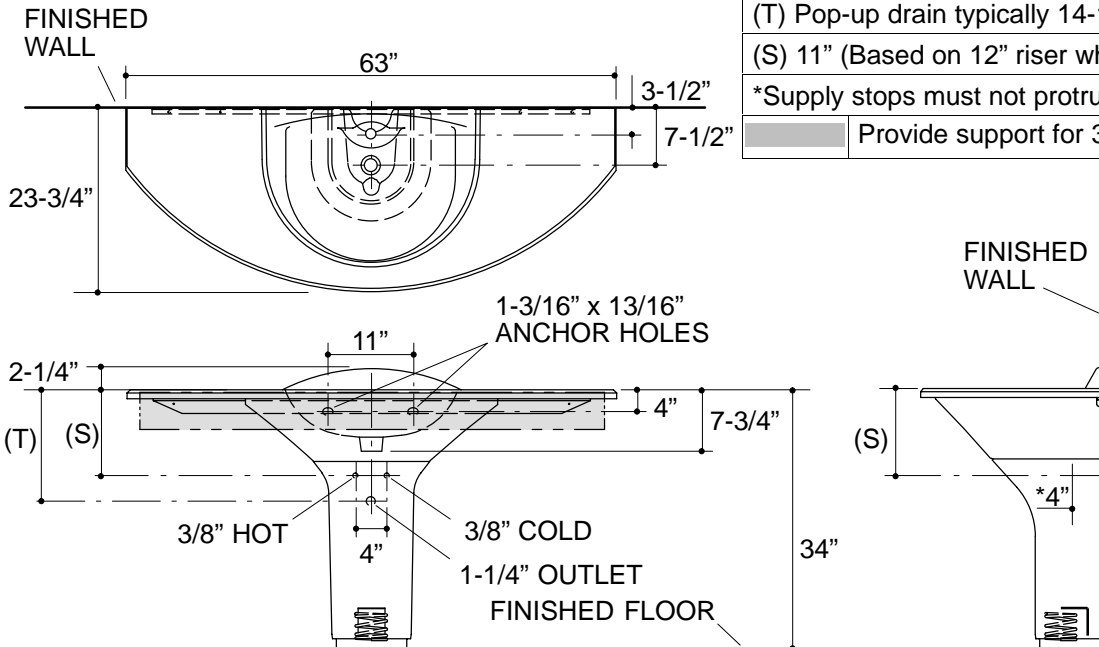

PEDESTAL LAVATORY WITH INTEGRAL COUNTERTOP

K-3017

FEATURES

- 63" x 23-3/4" x 34"
- Fireclay
- Avonite® countertop*
- Pedestal lavatory
- Single-hole drilling
- Includes polished chrome overflow trim

*Avonite is a registered trademark of Avonite, Inc.

PRODUCT SPECIFICATION:

The pedestal lavatory with integral countertop shall be 63" in length, 23-3/4" in width, and 34" in height. Pedestal lavatory shall be made of fireclay, and integral countertop shall be made of Avonite®. Pedestal lavatory shall have single-hole drilling. Pedestal lavatory shall include polished chrome overflow trim. Pedestal lavatory shall be Kohler Model K-3017-1-_____.

TROCADERO™

PRODUCT INFORMATION

Fixture*:		basin area	water depth
Lavatory		22" x 15"	6-3/8"
Outlet	1-3/4" D.		
* Approximate measurements for comparison only.			
Holes	K-3017-1		
Faucet	1-3/8" D.		
Included Components:			
Pedestal accessory pack		83049	

Roughing-In Notes

(T) Pop-up drain typically 14-1/4".

(S) 11" (Based on 12" riser which may require cutting).

*Supply stops must not protrude from wall more than 4".

Provide support for 320 lbs.

.65<116

PRODUCT DIAGRAM