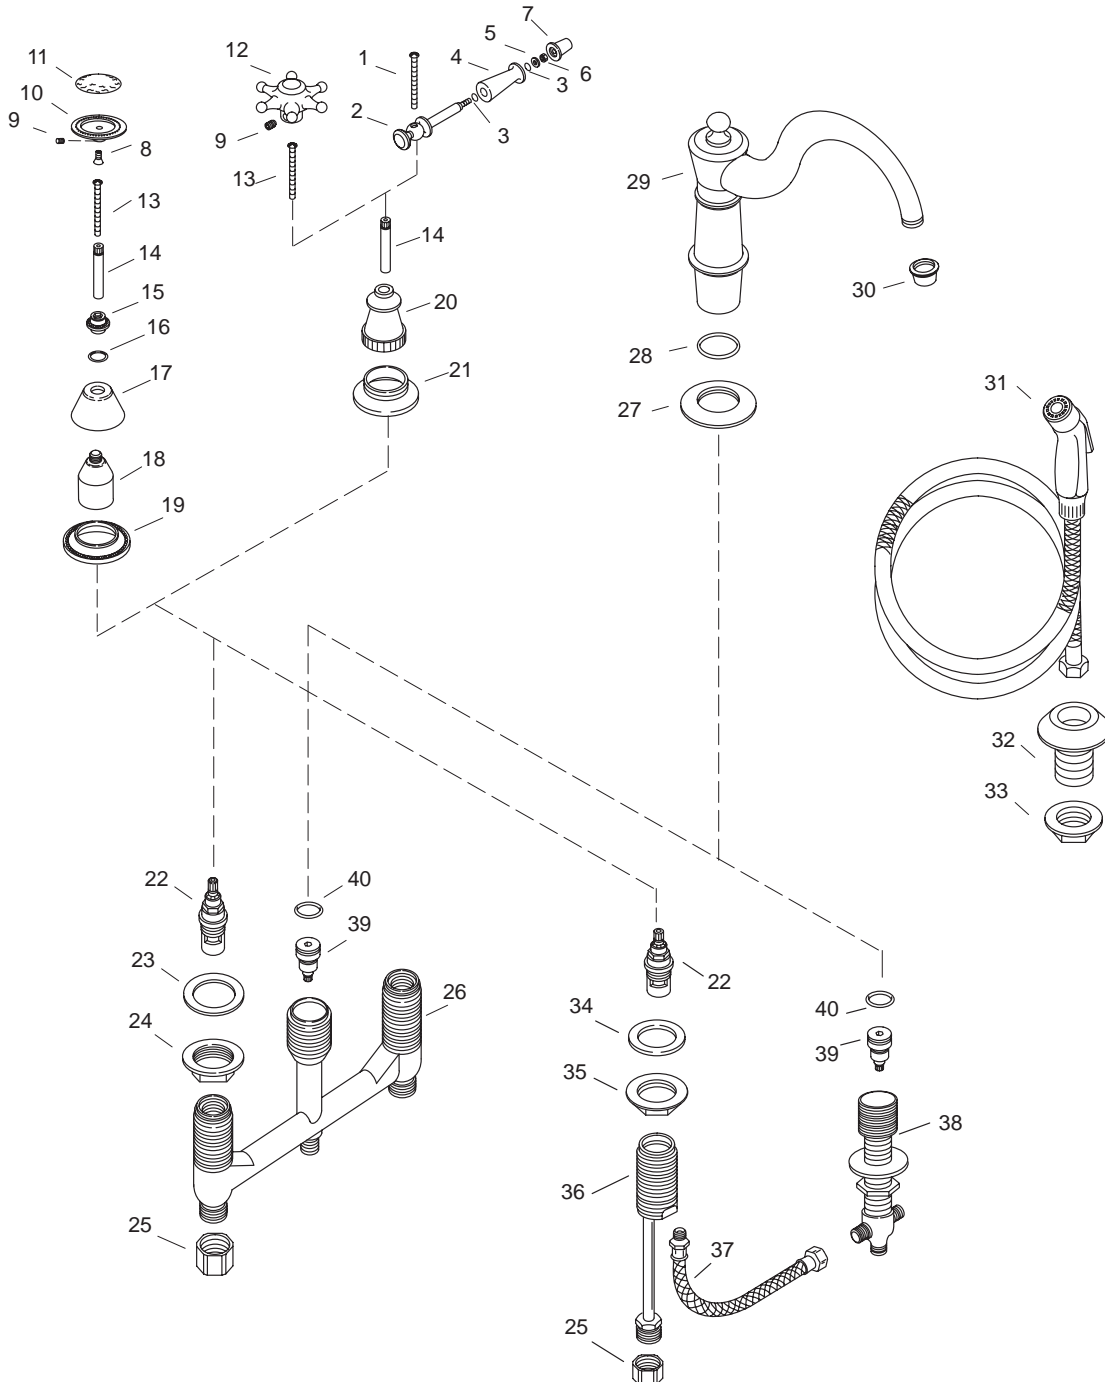

KOHLER® SERVICE PARTS

ANTIQUÉ™ SINK FAUCETS

K#	Cross Handles	Lever Handles	Oval Handles
K-158-3-**-BA/CA	X		
K-158-4-**-BA/CA		X	
K-158-9B-**-BA/CA			X

Oval Handle Trim	Ceramic	Garland Texture
K-253-**-AA	X	
K-258-**-AA		X

****Finish/color code must be specified when ordering.**

SERVICE PARTS

ITEM	PART NO.	DESCRIPTION
1		Available in Service Kit Only
2	21254**	Handle
3	51679	O-Ring
4	21256	Sleeve
5	21251	Washer
6	21259	Nut
7	21258**	End Cap
8		Available in Service Kit Only
9	50283	Setscrew
10	57024**	Handle (Less Insert)
11		Available in Service Kit Only
12	50281**	Handle (Hot)
	50282**	Handle (Cold)
13		Available in Service Kit Only
14		Available in Service Kit Only
15	52578**	Bonnet Nut
16	34353	O-Ring
17	52568**_**	Ceramic Bell (K-253, K-273)
	52568**	Ceramic Bell (K-258, K-274)
18	58669	Stem
19	58654	Escutcheon
20	40479**	Bonnet
21	58534**	Escutcheon
22	30431	Valve (Counterclockwise Close)
	30430	Valve (Clockwise Close)
23	32060	Washer
24	50903	Nut
25	32751	Nut
26	55048	Body Subassembly
27	74659	Escutcheon
28	21159	O-Ring
29		Available in Service Kit Only
30	36686**	Nozzle Assembly
31	71110-A	Spray and Hose Assembly (White)
32	41045**	Hose Guide
33	33326	Nut
34	40001	Washer
35	40005	Nut
36	74369	End Valve Assembly
37	73151-A	Hose
38		Available in Service Kit Only
39		Available in Service Kit Only
40	29682	O-Ring

SERVICE KITS

PART NO.	ITEM	QTY.	DESCRIPTION
74727-BC			Stem Extension Kit
	1	1 ea.	Screw
	14	1 ea.	Extension
52722**			Ceramic Cap Assembly
	8	1 ea.	Screw
	11	1 ea.	Ceramic Cap
57127**			Handle Kit
	9	1 ea.	Setscrew
	10	1 ea.	Handle (Less Insert)
74728-BC			Stem Extension Kit
	13	1 ea.	Screw
	14	1 ea.	Stem Extension
74788**			Spout Assembly
	29	1 ea.	Spout Assembly
	30	1 ea.	Nozzle Assembly
77620			Shank Assembly
	38	1 ea.	Shank
	39	1 ea.	Diverter
	40	1 ea.	O-Ring
52393			Diverter Assembly
	39	1 ea.	Diverter
	40	1 ea.	O-Ring

**Finish/color code must be specified when ordering.