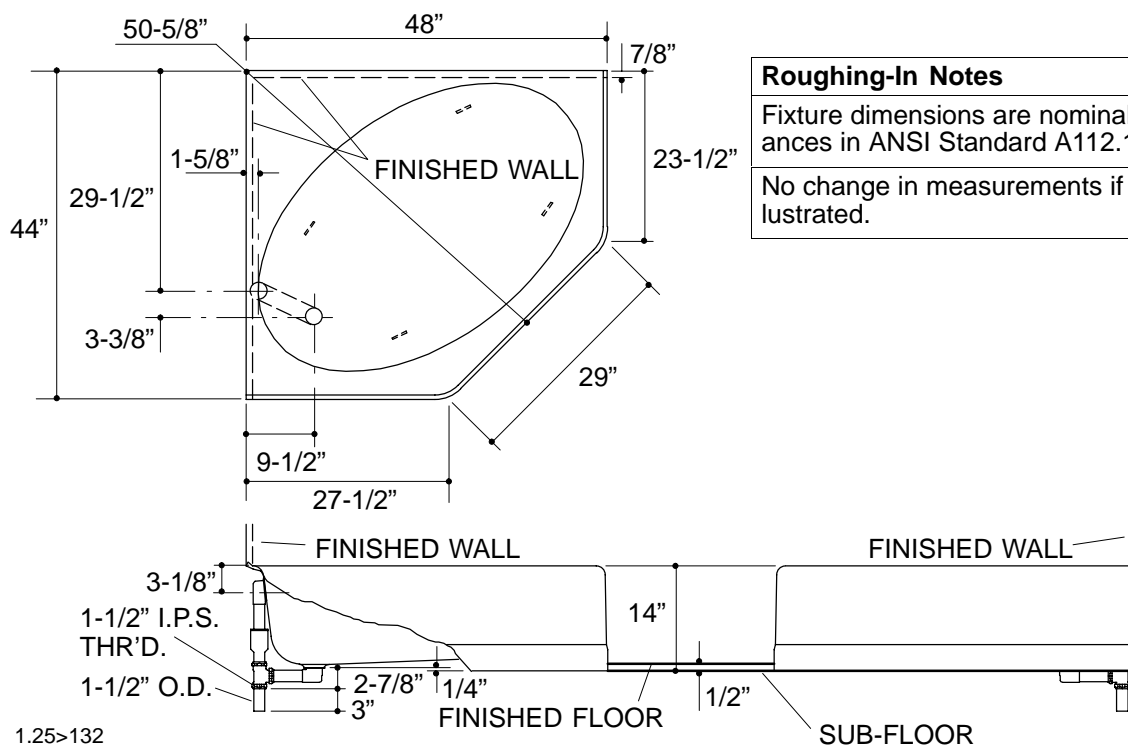

Ordering Information

Accessories/hardware:		
Drain	K-7166-AF	recommended
Curtain Rod	K-9702	optional

Product Information

Fixture*:	basin area	top area	weight
Bathing well	43" x 25"	48" x 30"	332 lbs.
	water depth	capacity	
To overflow	8-5/8"	33 gal.	
* Approximate measurements for comparison only.			

Installation Notes

Refer to installation instructions included with fixture before beginning installation.

Roughing-In Notes

Fixture dimensions are nominal and conform to tolerances in ANSI Standard A112.19.1.

No change in measurements if connected with drain illustrated.

1.25>132

K-821 Mayflower[™] Recess Bath
114092-1-AA (9417)

KOHLER[®]