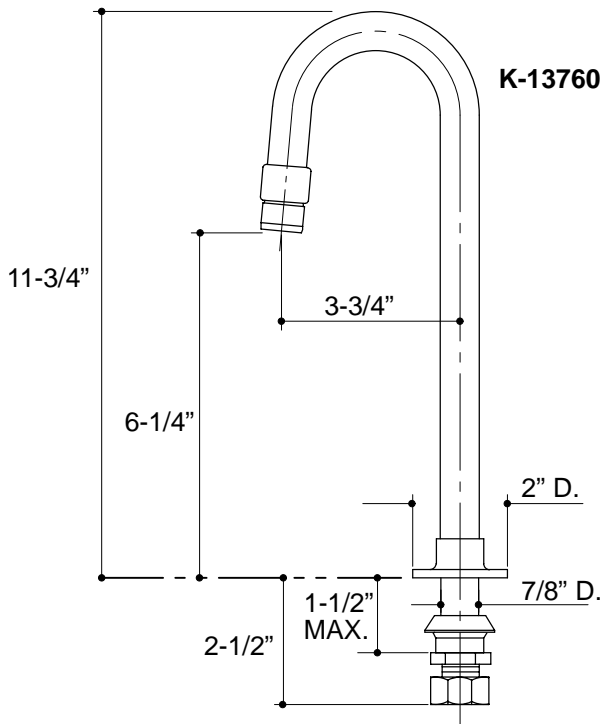

**Ordering Information**

Applicable gooseneck spout:	
Standard aerator	K-13760
Rosespray	K-13761

14

**K-13760, K-13761** Gooseneck Spout  
115276-1-AA (9619)

**NOTES:**