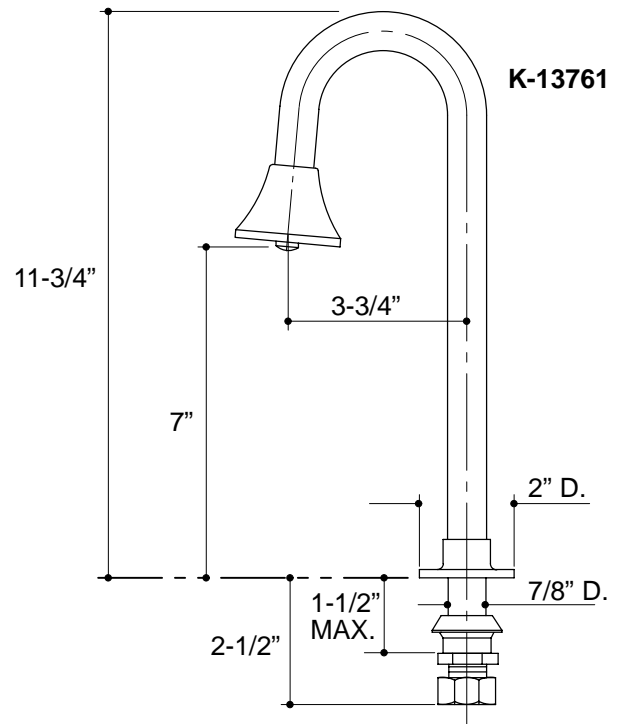

**Ordering Information**

Applicable gooseneck spout:	
Standard aerator	K-13760
Rosespray	K-13761

14

**K-13760, K-13761** Gooseneck Spout  
115276-1-AA (9619)

**NOTES:**