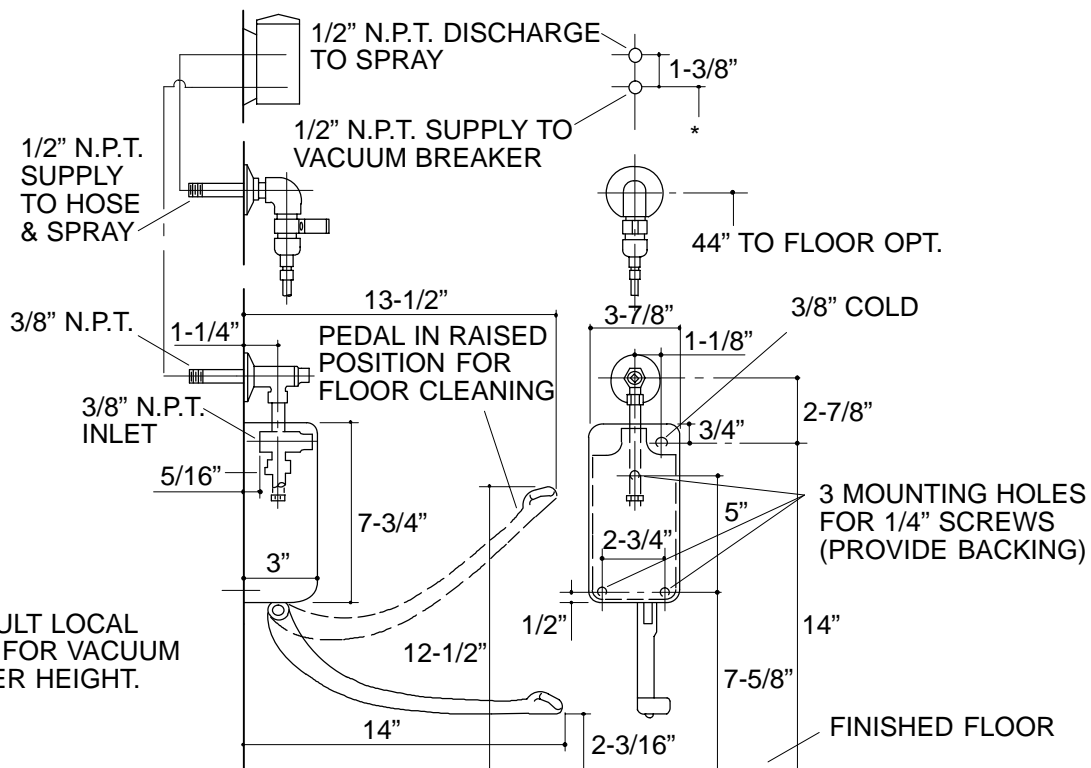

Ordering Information

Applicable product:	
Bedpan washer	K-13961

18

K-13961 Bedpan Washer
115294-1-AA (9619)

KOHLER®

NOTES: