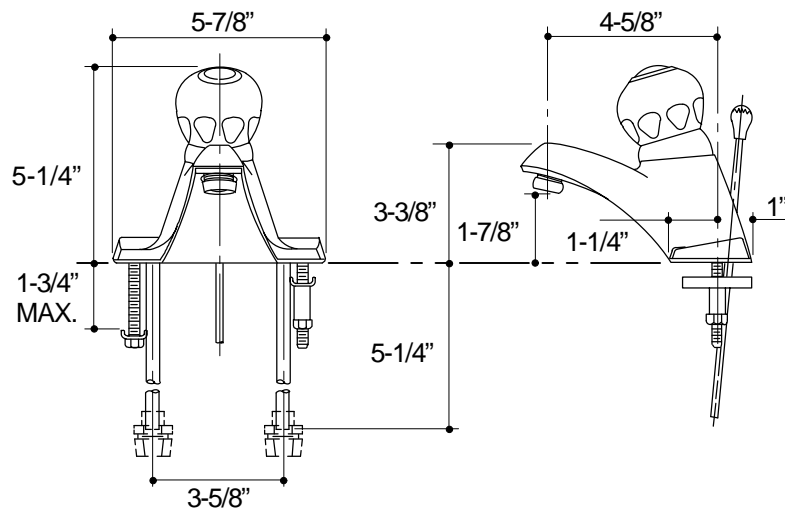

Ordering Information

Applicable faucet:	
With ground joints and less pop-up drain	K-15191-P

316

K-15191-P Coralais™ Lavatory Faucet
 115363-1-AA (9619)

NOTES: