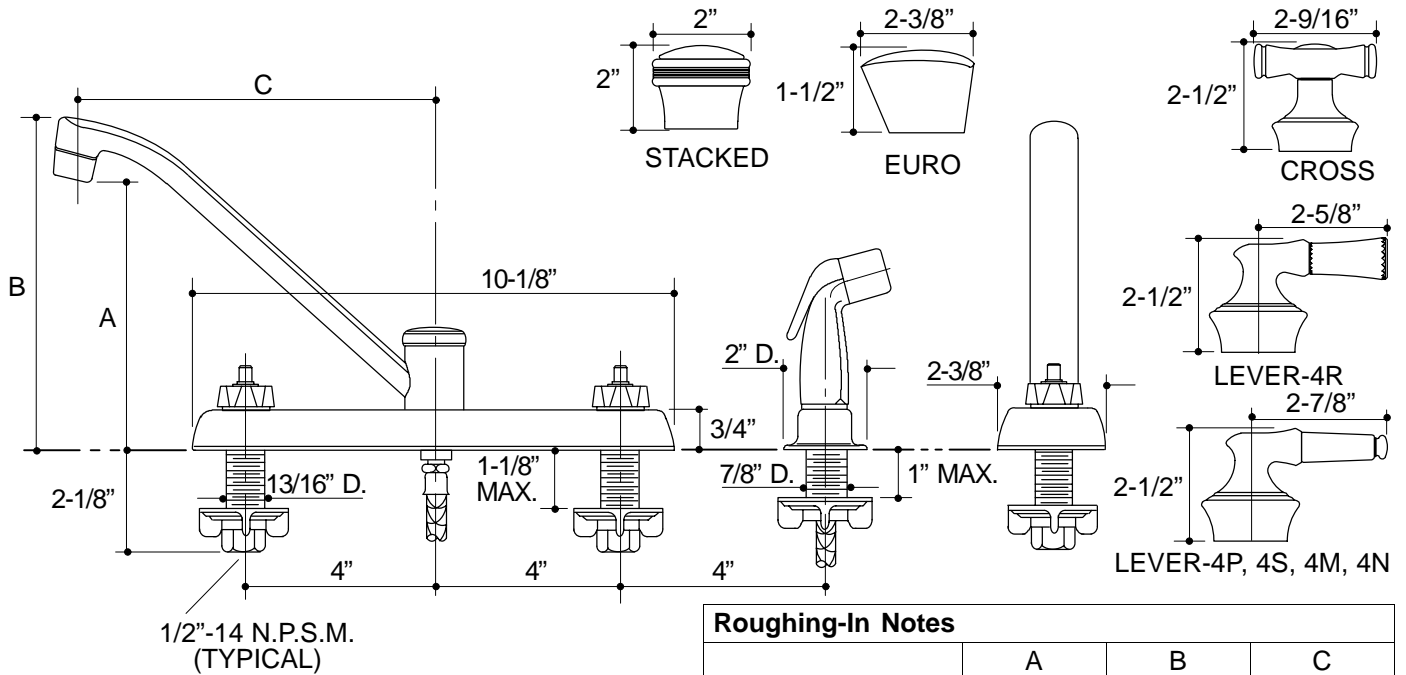

CORALAIS™ DECORATOR SERIES

PRODUCT DIAGRAM