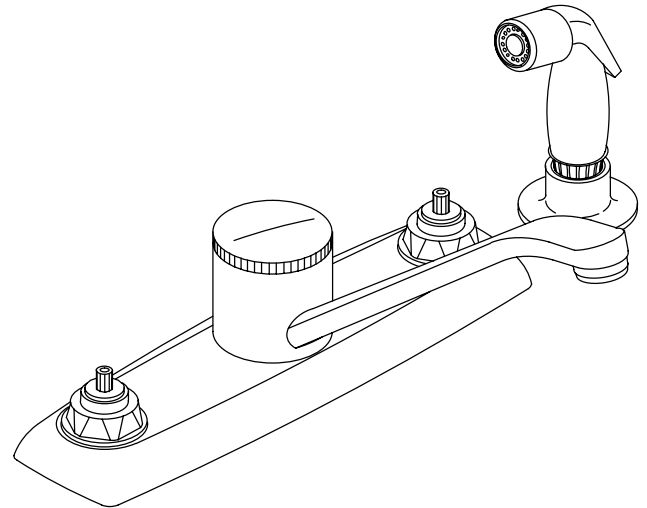

**CORALAIS™ DECORATOR SERIES**

**KITCHEN SINK BASE FAUCET  
K-15832-K**

**FEATURES**

- Metal construction
- For 8" centers
- Reversible quarter-turn washerless ceramic disc valves
- Available with 7-5/8" or 12" swing spout
- 2.2 gallons per minute
- Variety of handle style options
- White handspray

**CODES/STANDARDS APPLICABLE**

Specified model meets or exceeds the following:

- ASME/ANSI A112.18.1M
- CSA B125
- Energy Policy Act of 1992
- IAPMO/UPC
- NSF 61

**COLORS/FINISHES**

- CP Polished Chrome

**SPECIFIED MODEL:** For complete faucet, both base faucet and handle choice must be specified.

Model	Description	
K-15832-K	With 7-5/8" Swing Spout	<input type="checkbox"/> CP
K-15832-KG	With 12" Swing Spout	<input type="checkbox"/> CP

Required Accessory (Includes Two Handles)			 ADA	 ADA	 ADA	
K-15850-1	Euro	<input type="checkbox"/> CP				
K-15850-3D	White Porcelain Cross, ©Disney		<input type="checkbox"/> CP			
K-15850-3P	White Porcelain Cross		<input type="checkbox"/> CP			
K-15850-4M	Lever, Polished Chrome Insert			<input type="checkbox"/> CP		
K-15850-4N	Lever, Polished Brass Insert			<input type="checkbox"/> CP		
K-15850-4P	Lever, White Porcelain Insert			<input type="checkbox"/> CP		
K-15850-4R	Lever, Acrylic Insert				<input type="checkbox"/> CP	
K-15850-7M	Stacked, Polished Chrome Insert					<input type="checkbox"/> CP
K-15850-7N	Stacked, Polished Brass Insert					<input type="checkbox"/> CP

**PRODUCT SPECIFICATION:**

Two-handle kitchen sink base faucet shall be of metal construction. Faucet shall feature reversible quarter-turn washerless ceramic disc valves, assuring positive handle stop positioning. Product shall include 8" centers, 7-5/8" or 12" swing spout, and white handspray. Faucet shall be Kohler Model K-15832-\_\_\_\_\_-CP and handles shall be Kohler Model K-15850-\_\_\_\_\_-CP.