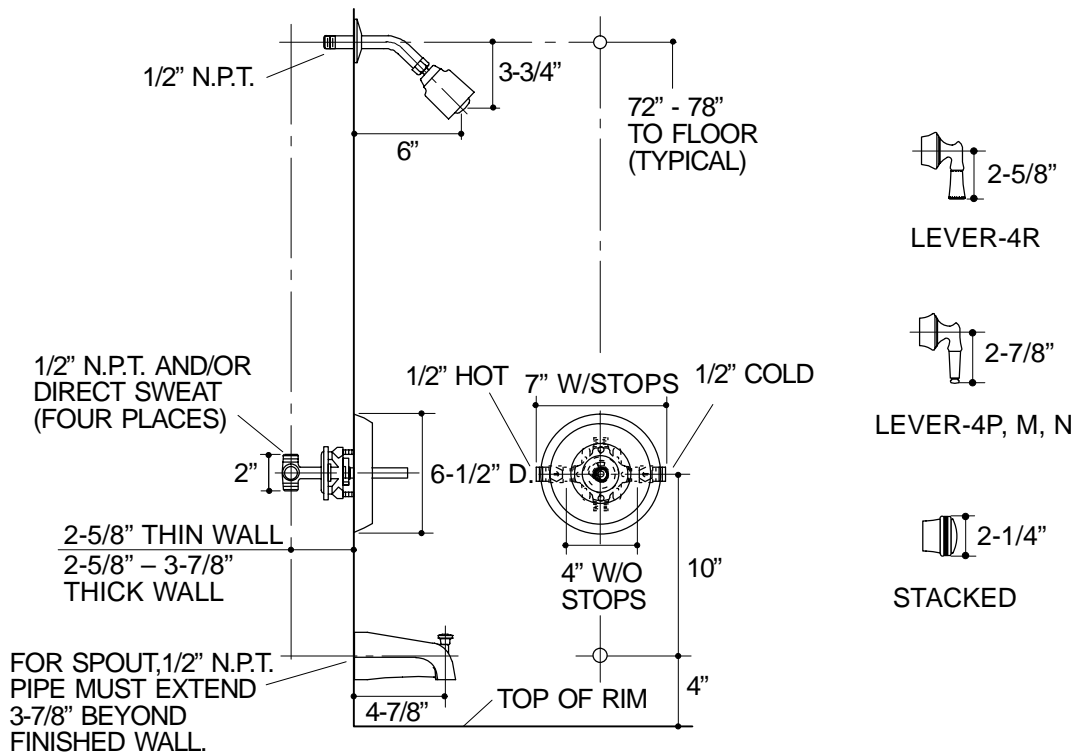

# CORALAIS™ DECORATOR SERIES

Required Accessory			
K-15700-K	Coralais Non-Pressure Balancing Mixing Valve, Less Stops	<input type="checkbox"/> NA	
K-15700-KS	Coralais Non-Pressure Balancing Mixing Valve, With Stops		<input type="checkbox"/> NA
Optional Accessory			
K-15145	Fiberglass Installation Plate	<input type="checkbox"/> NA	

## PRODUCT DIAGRAM