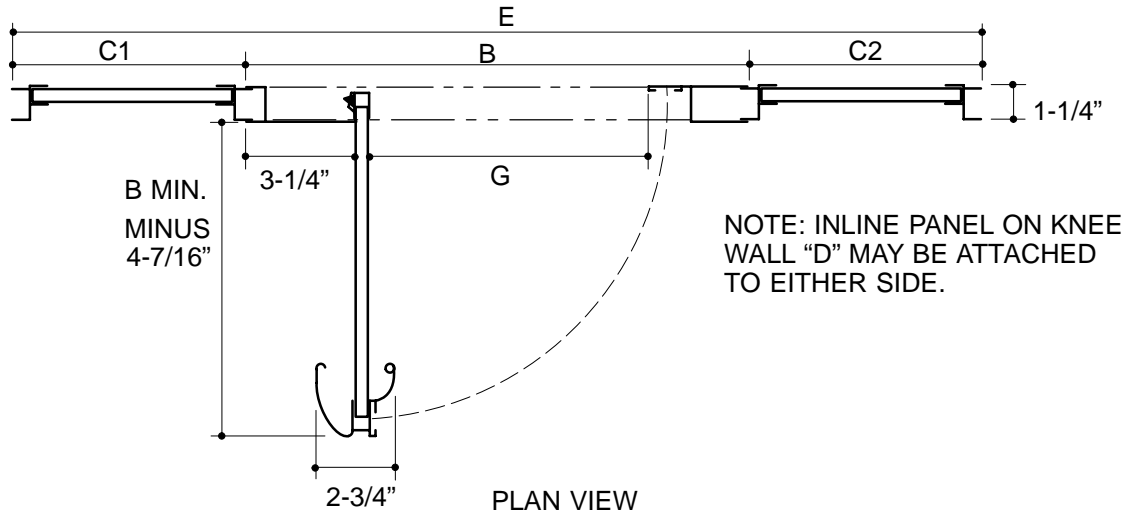

Ordering Information

Applicable product:
Reference models and measurements below.

Installation Notes

Refer to installation instructions included with fixture before beginning installation.

Roughing-In Notes	A	B	C1	C2	E	G (MAX.)
K-771400	60"-72"	28"-36"	8"-18"	8"-18"	44"-72"	22"-28"
Custom						
R-Specified when ordered-MAX. 52".						