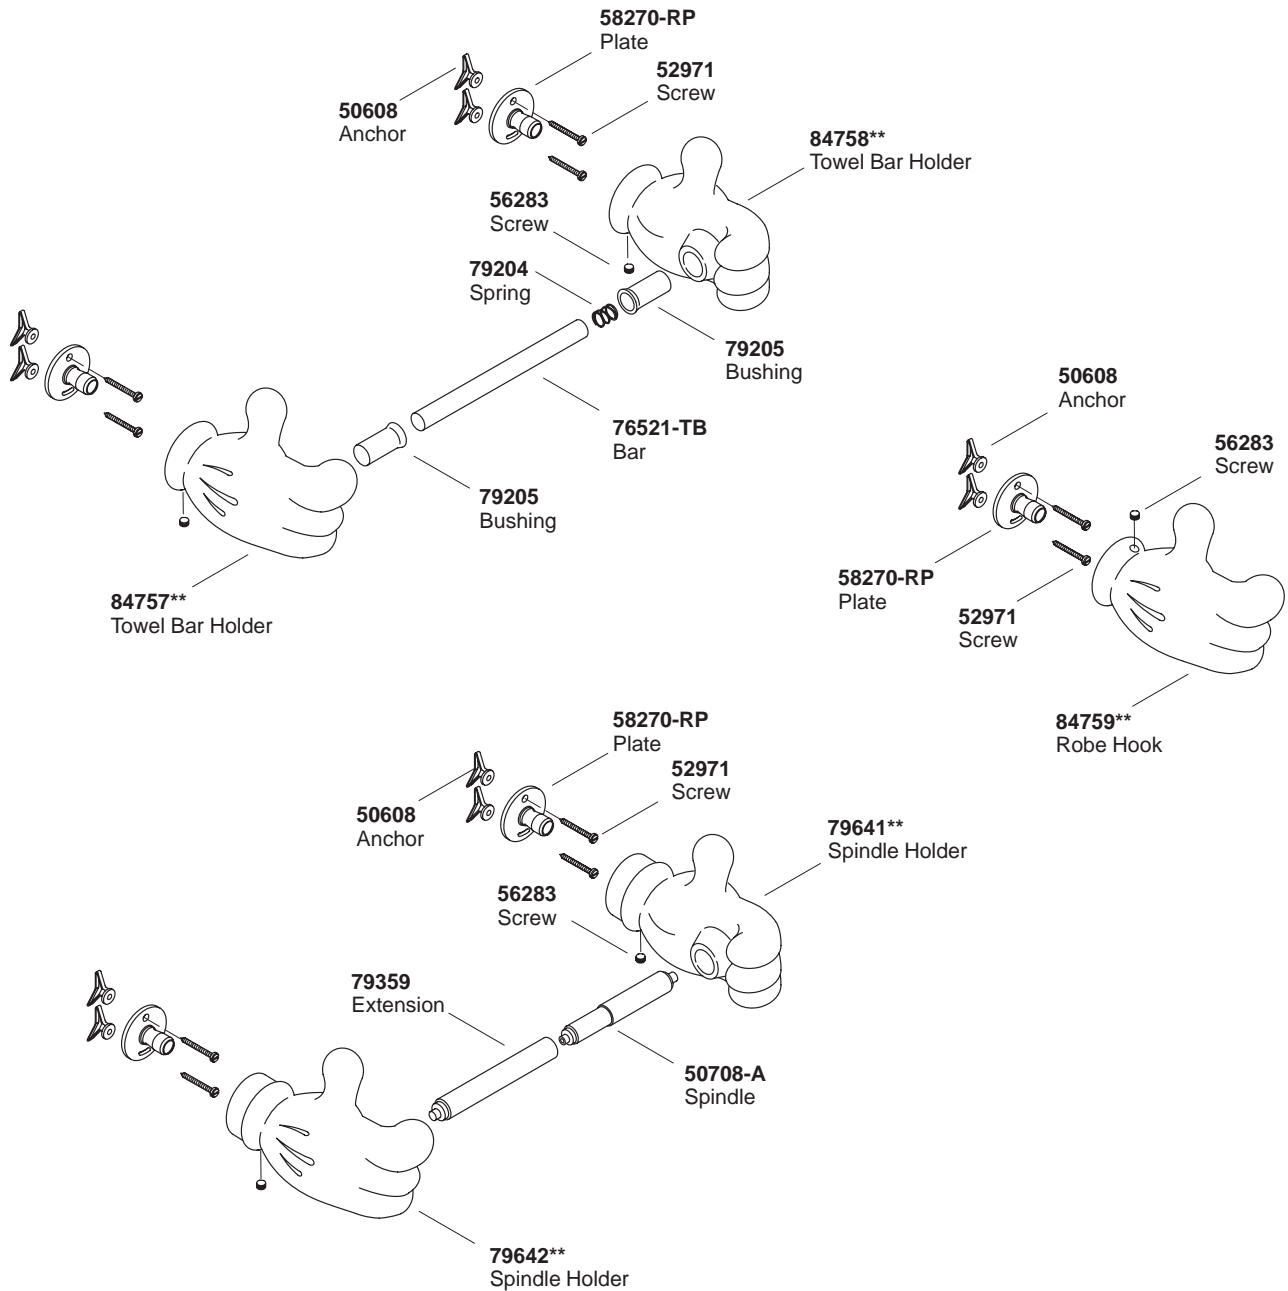

# KOHLER® SERVICE PARTS

## ACCESSORIES

K#	Towel Bar	Robe Hook	Paper Towel Holder
K-10520-**-AA	X		
K-10521-**-AA		X	
K-10523-**-AA			X

\*\*Finish/color code must be specified when ordering.