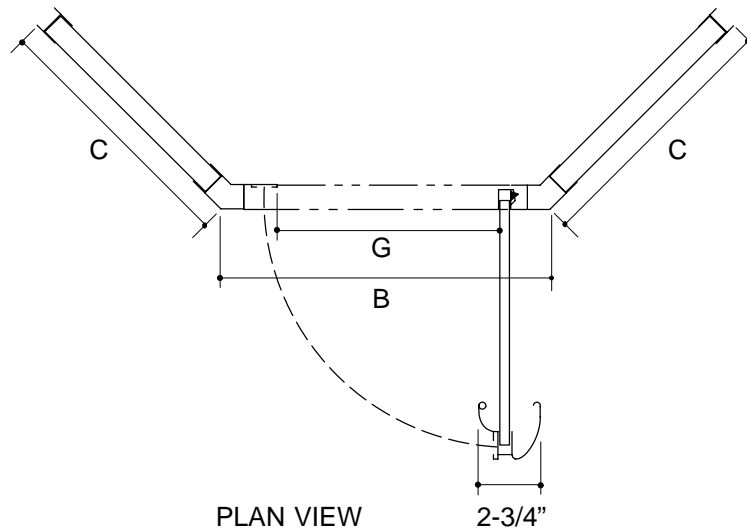

Ordering Information

Applicable product:

Reference models and measurements below.

Installation Notes

Refer to installation instructions included with fixture before beginning installation.

Rough-In Notes	A	B	C	G (MAX.)
K-701611	72"	27-1/4"	15-1/2"	22"
K-701612	72"	27-1/2"	26-13/16"	22"
K-701613	68-1/2"	24-1/4"	18-3/4"	18-3/4"
K-701614	68-1/2"	26-1/2"	15-1/2"	21"
K-701615	68-1/2"	24-1/2"	19-1/2"	19"
K-701616	68-1/2"	22-3/4"	18-1/2"	17-1/4"
K-701617	68-1/2"	24-1/2"	17-3/4"	19"
K-701618	72"	24-1/4"	18-1/2"	18-1/2"
K-701619	68-1/2"	24-3/8"	19-3/16"	18-7/8"
K-701620	68-1/2"	24-1/2"	17-3/16"	19"
K-701621	68-1/2"	24-3/4"	16-3/4"	19-1/4"
K-701622	68-1/2"	23-7/8"	19-1/2"	18-3/8"
K-701623	68-1/2"	24"	16-13/16"	18-1/2"
K-701624	68-1/2"	23-7/8"	18-9/16"	18-3/8"
K-701625	68-1/2"	23-7/8"	19-3/8"	18-3/8"
K-701626	67-1/2"	27-7/8"	15-7/8"	22-3/8"
K-701627	65"	22-3/4"	18-1/2"	17-1/4"
K-701630	65"	23"	18-1/2"	17-1/2"
K-701631	65"	22-5/8"	17-1/2"	17-1/8"

Note: Dimensions are taken on centerline of curb/threshold at the rough opening.