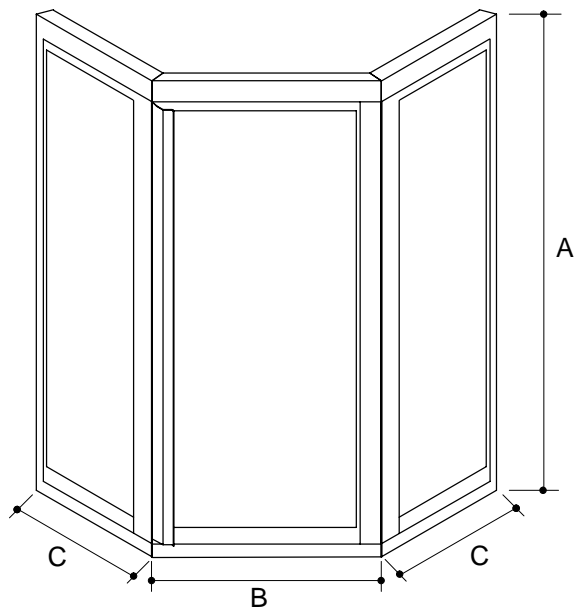

Ordering Information

Applicable product:

Reference models and measurements below.

Installation Notes

Refer to installation instructions included with fixture before beginning installation.

Rough-In Notes	A	B	C	G (MAX.)
K-701611	72"	27-1/4"	15-1/2"	22"
K-701612	72"	27-1/2"	26-13/16"	22"
K-701613	68-1/2"	24-1/4"	18-3/4"	18-3/4"
K-701614	68-1/2"	26-1/2"	15-1/2"	21"
K-701615	68-1/2"	24-1/2"	19-1/2"	19"
K-701616	68-1/2"	22-3/4"	18-1/2"	17-1/4"
K-701617	68-1/2"	24-1/2"	17-3/4"	19"
K-701618	72"	24-1/4"	18-1/2"	18-1/2"
K-701619	68-1/2"	24-3/8"	19-3/16"	18-7/8"
K-701620	68-1/2"	24-1/2"	17-3/16"	19"
K-701621	68-1/2"	24-3/4"	16-3/4"	19-1/4"
K-701622	68-1/2"	23-7/8"	19-1/2"	18-3/8"
K-701623	68-1/2"	24"	16-13/16"	18-1/2"
K-701624	68-1/2"	23-7/8"	18-9/16"	18-3/8"
K-701625	68-1/2"	23-7/8"	19-3/8"	18-3/8"
K-701626	67-1/2"	27-7/8"	15-7/8"	22-3/8"
K-701627	65"	22-3/4"	18-1/2"	17-1/4"
K-701630	65"	23"	18-1/2"	17-1/2"
K-701631	65"	22-5/8"	17-1/2"	17-1/8"

Note: Dimensions are taken on centerline of curb/threshold at the rough opening.