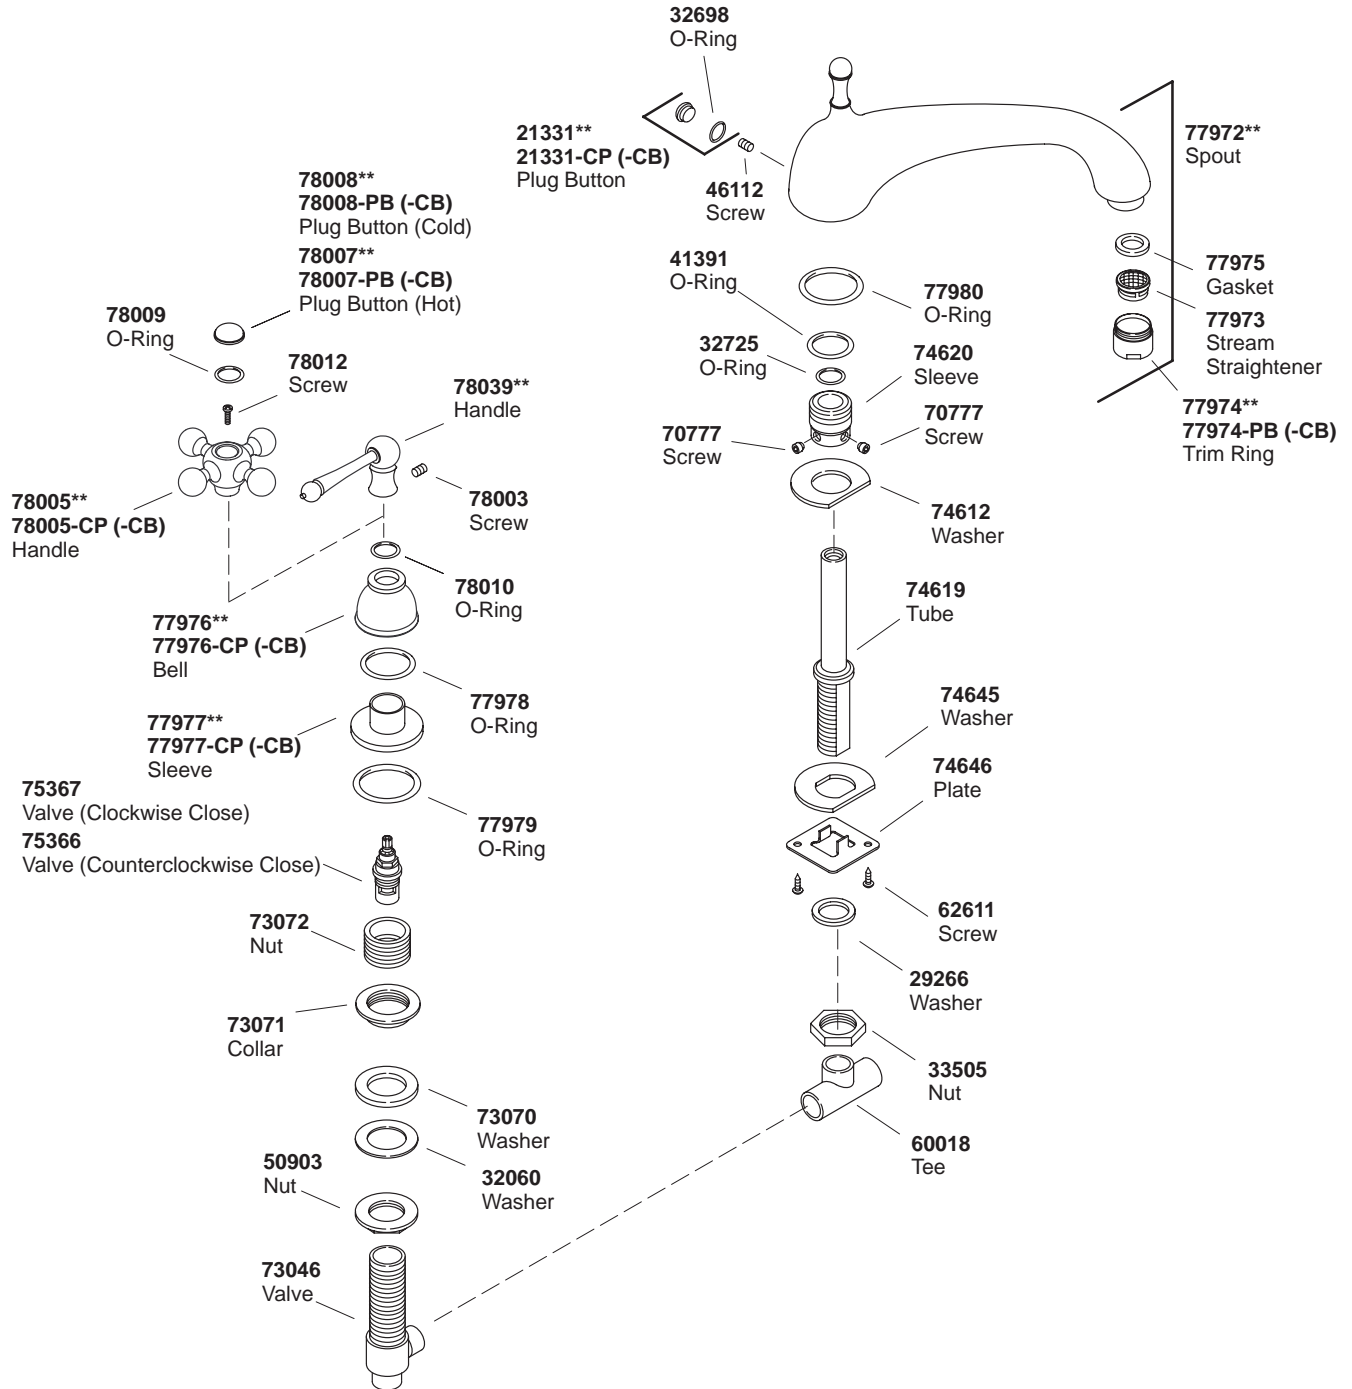

KOHLER® SERVICE PARTS

STAMFORD™ BATH AND DECK MOUNT FAUCETS

K#	Cross Handle	Lever Handle	Valve
K-300-K-NA-AA			X
K-T12290-3-**-AA	X		
K-T12290-4-**-AA		X	

**Finish/color code must be specified when ordering.