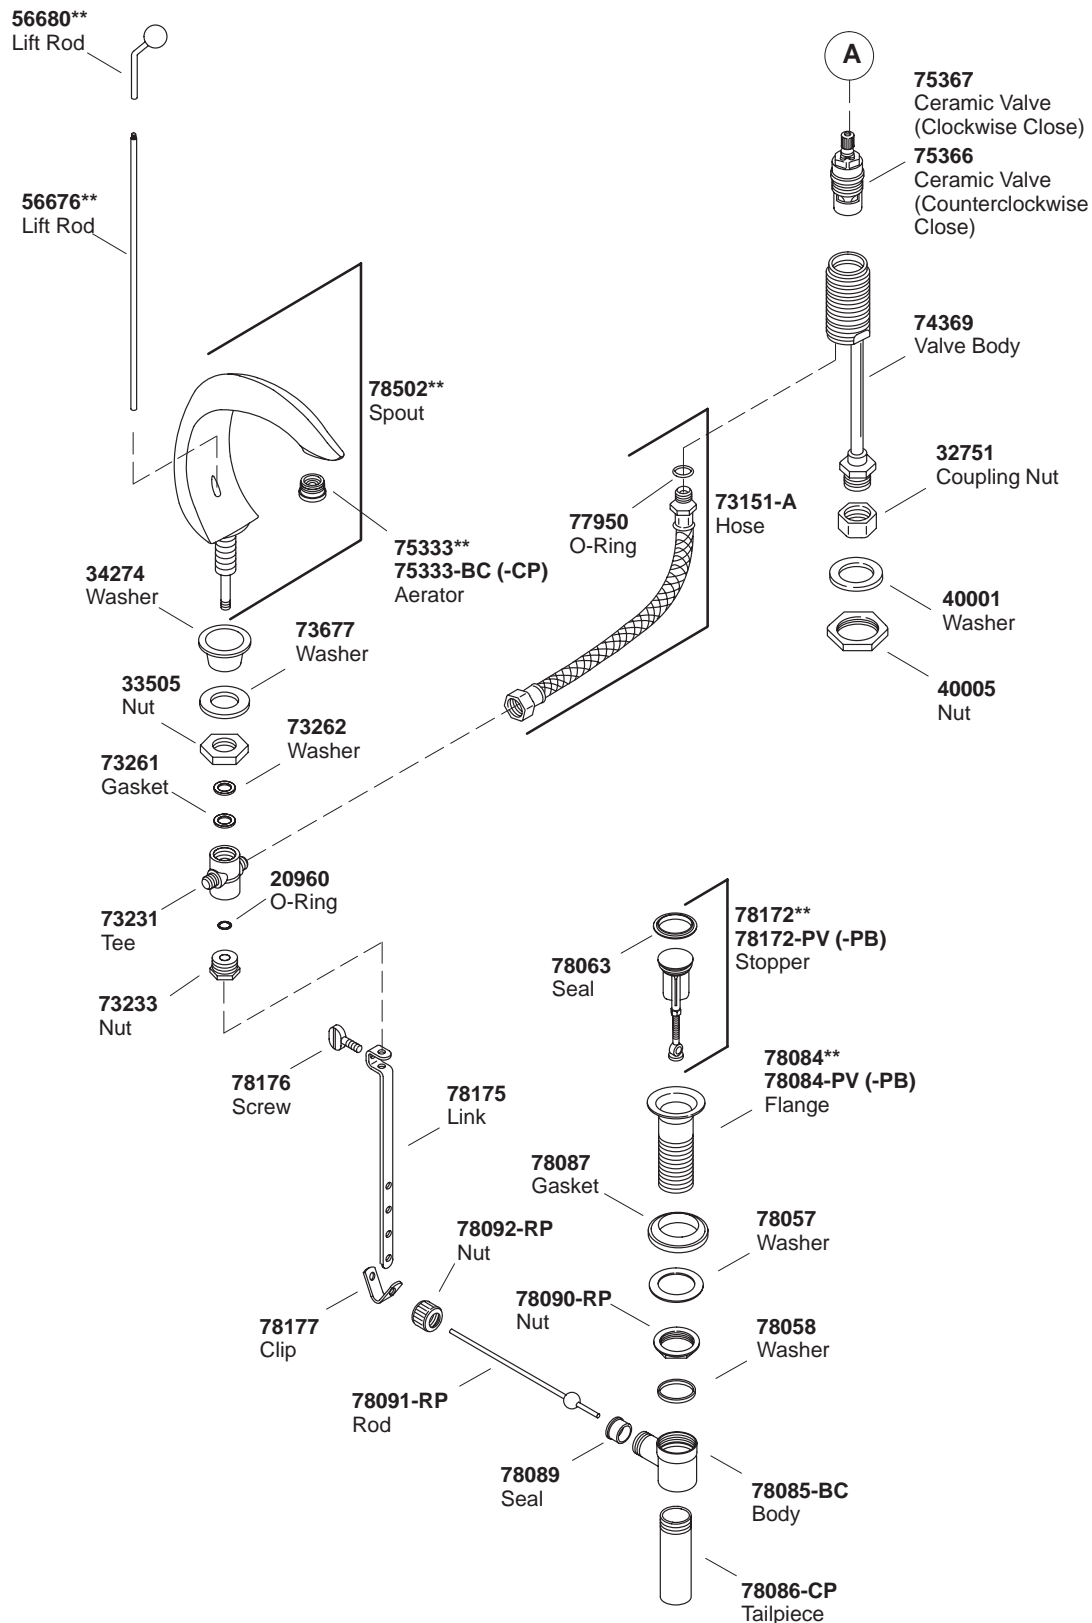

# KOHLER® SERVICE PARTS

## TRITON™ / FINESSE™ / FLAIR™ ACRYLIC WIDESPREAD LAVATORY FAUCETS WITH CRESCENT SPOUT

K#	Base Faucet (Less Handles)	Triton Standard Handle	Triton Cross Handle	Triton Lever Handle	Triton Wristblade Handle	Finesse Handle	Flair Acrylic Handle
K-7438-K-**-AA	X						
K-16012-2-**-AA		X					
K-16012-3-**-AA			X				
K-16012-4-**-AA				X			
K-16012-5-**-AA					X		
K-16022-5-**-AA						X	
K-16032-7-**-AA							X

\*\*Finish/color code must be specified when ordering.

**\*\*Finish/color code must be specified when ordering.**