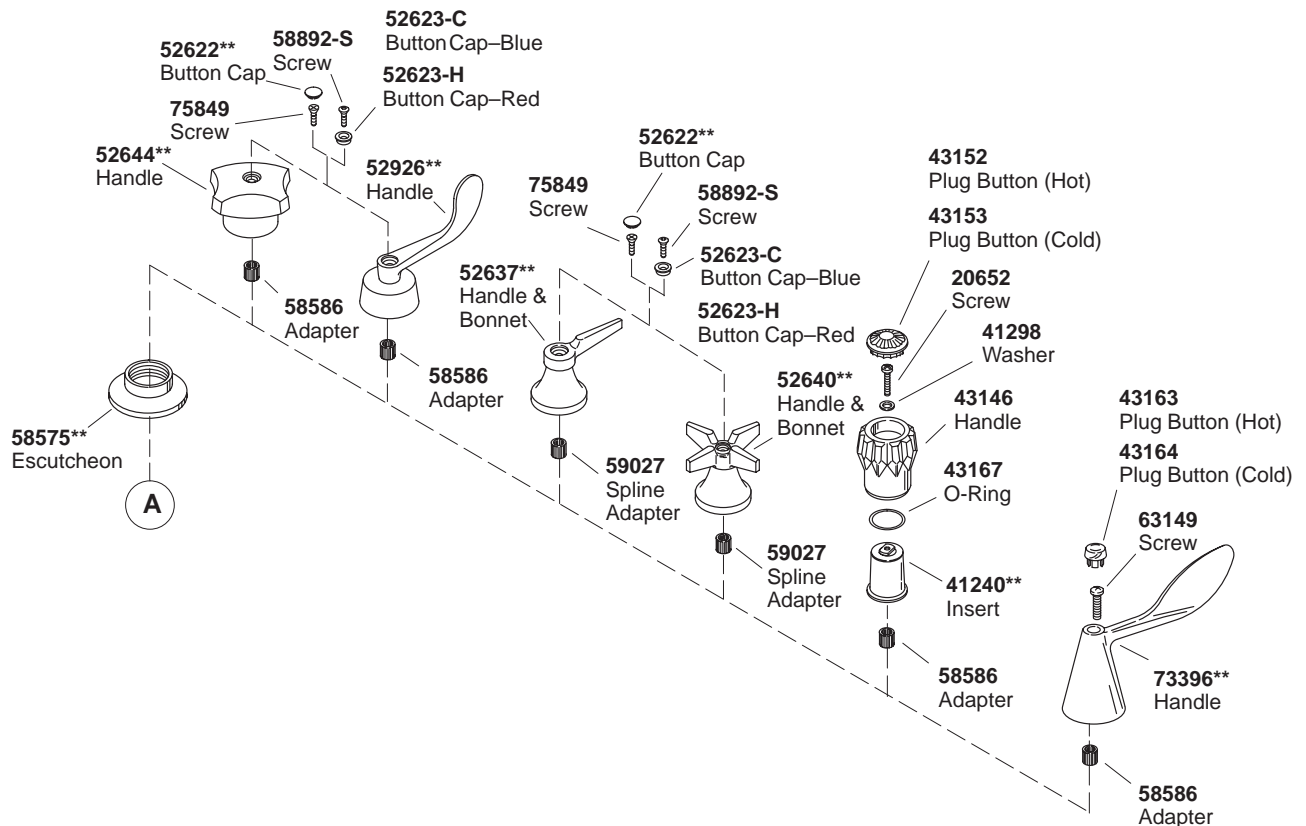

# KOHLER® SERVICE PARTS

## TRITON™ / FINESSE™ / FLAIR™ ACRYLIC WIDESPREAD LAVATORY FAUCETS WITH CRESCENT SPOUT

K#	Base Faucet (Less Handles)	Triton Standard Handle	Triton Cross Handle	Triton Lever Handle	Triton Wristblade Handle	Finesse Handle	Flair Acrylic Handle
K-7438-K-**-AA	X						
K-16012-2-**-AA		X					
K-16012-3-**-AA			X				
K-16012-4-**-AA				X			
K-16012-5-**-AA					X		
K-16022-5-**-AA						X	
K-16032-7-**-AA							X

\*\*Finish/color code must be specified when ordering.

**\*\*Finish/color code must be specified when ordering.**