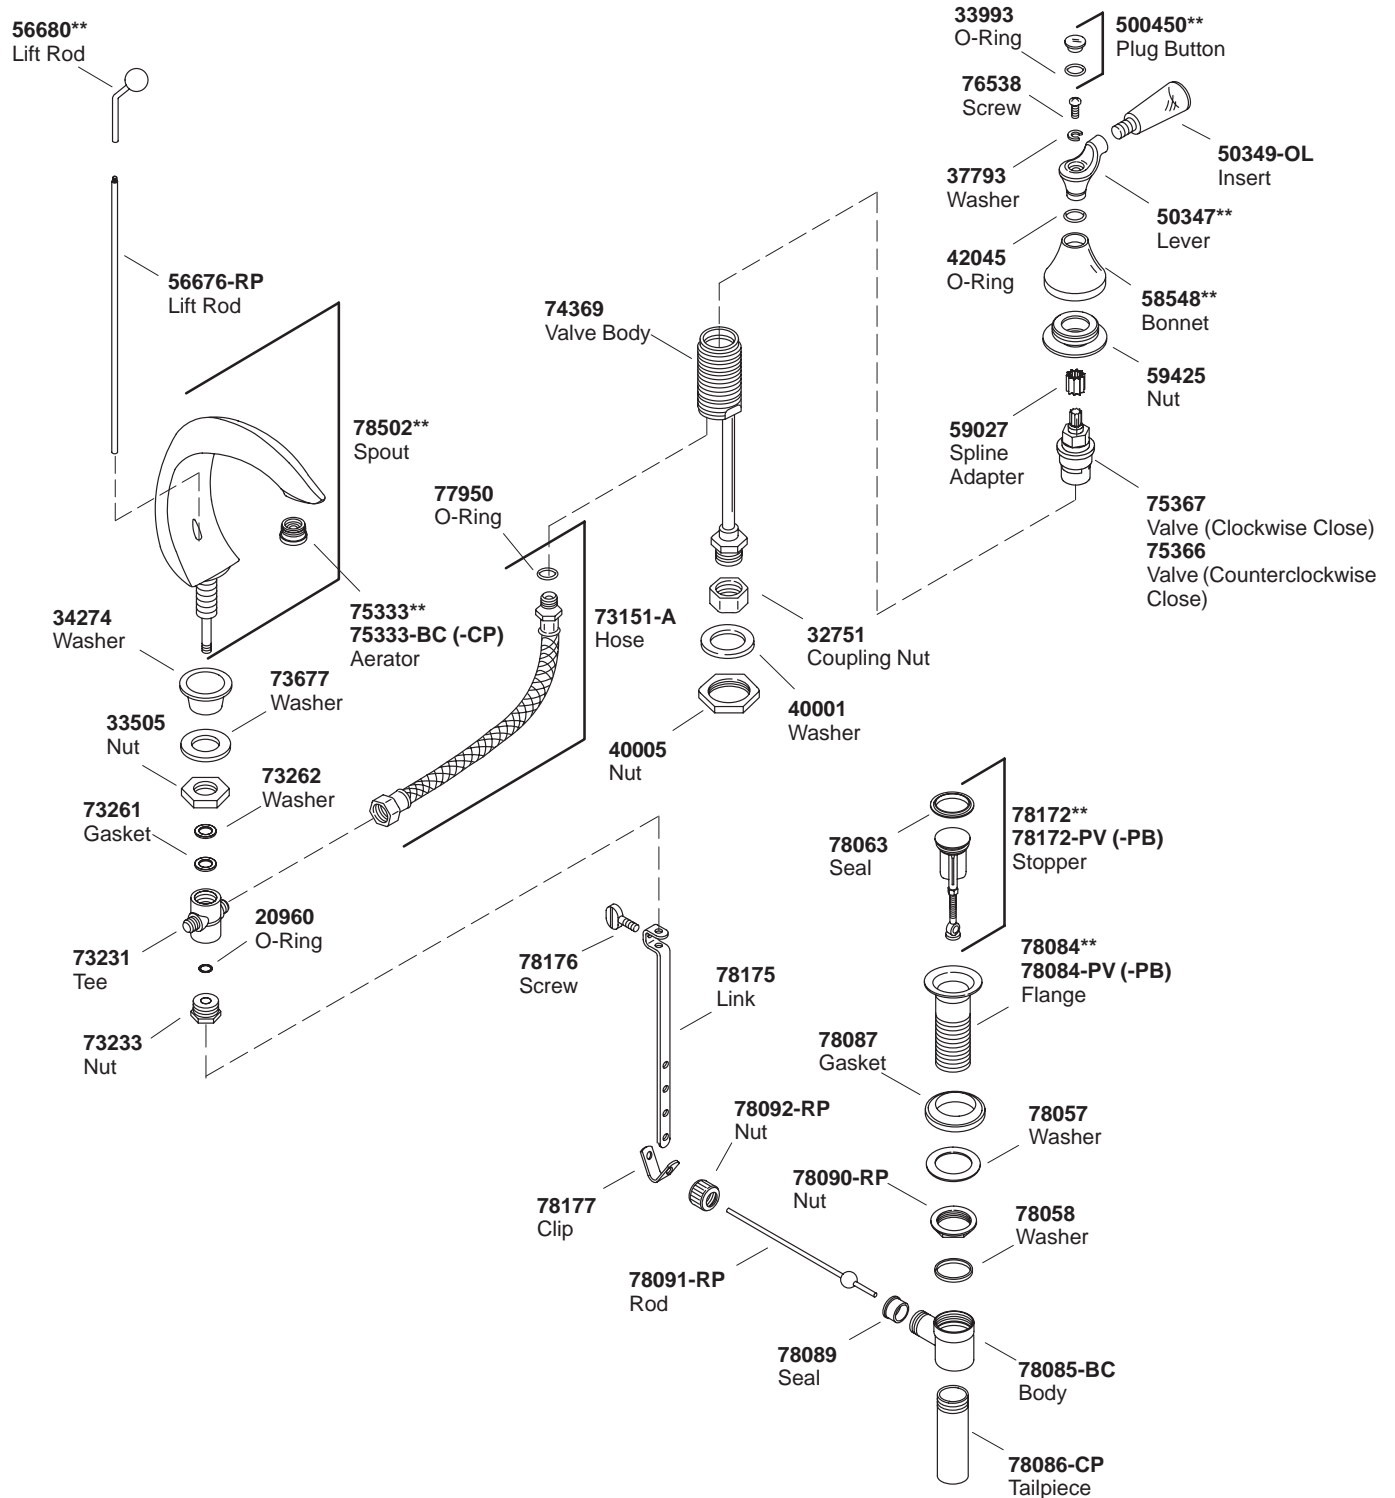

# KOHLER<sup>®</sup> SERVICE PARTS

## FLAIR™ WIDESPREAD LAVATORY FAUCET WITH CRESCENT SPOUT

K#	Lever Handle
6245-4-**-BA	X

\*\*Finish/color code must be specified when ordering.