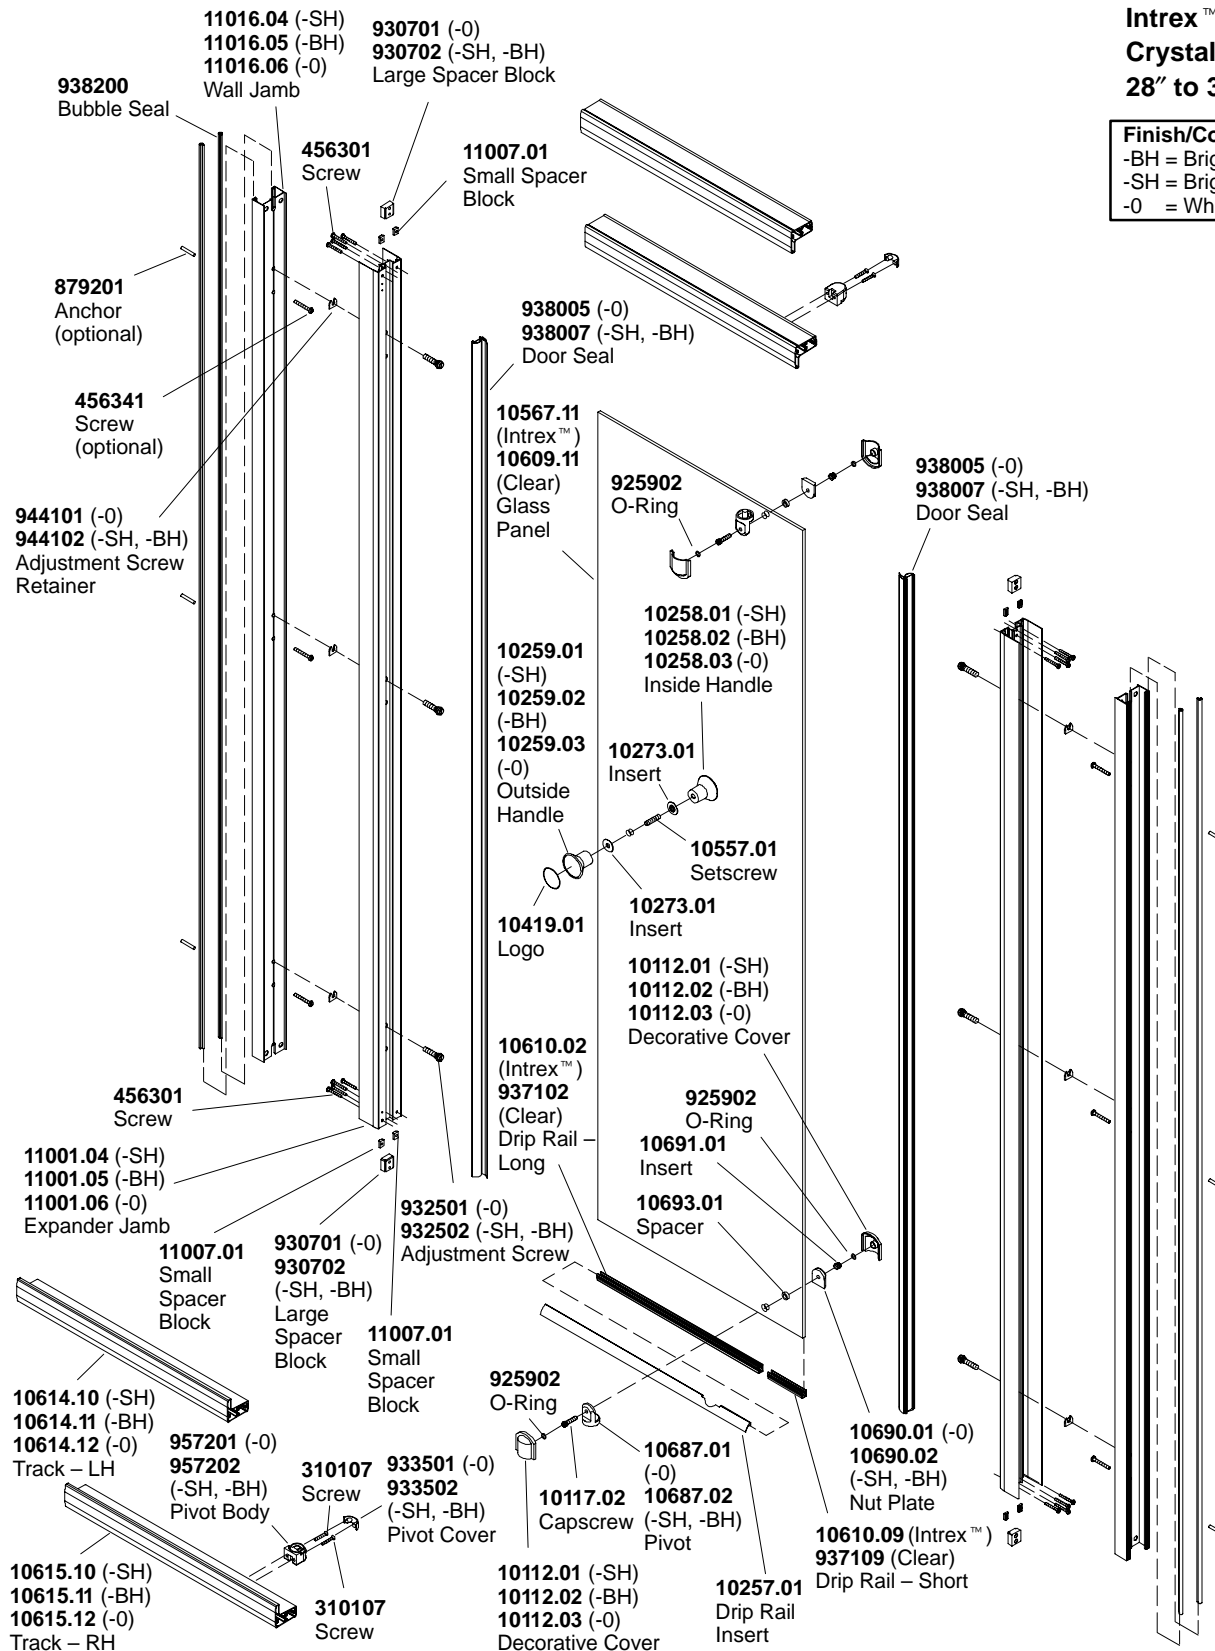

Intrex™ Glass
Crystal Clear Glass
28" to 30" x 65-1/2"

Finish/Color Code Guide	
-BH	= Bright Brass
-SH	= Bright Silver
-0	= White

**Finish/color code must be specified when ordering.