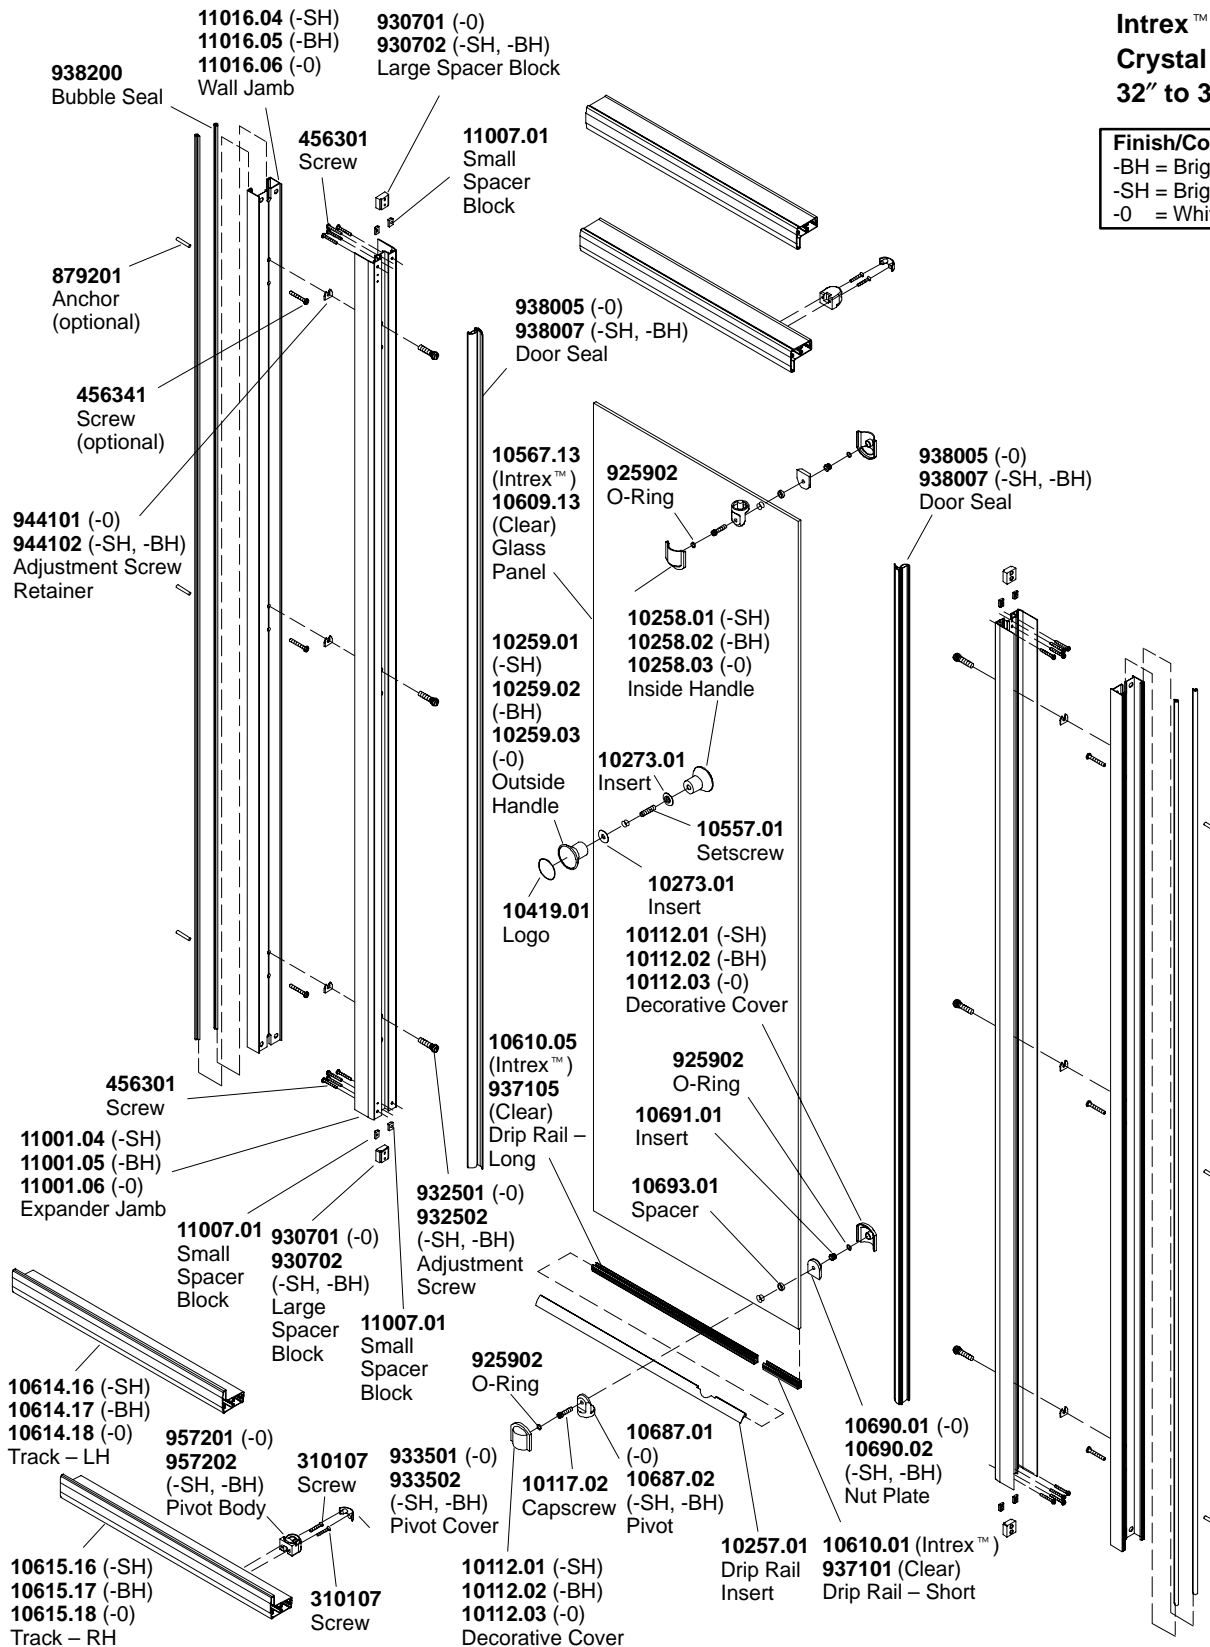

Intrex™ Glass
Crystal Clear Glass
32" to 34" x 65-1/2"

Finish/Color Code Guide

-BH = Bright Brass
-SH = Bright Silver
-0 = White

**Finish/color code must be specified when ordering.