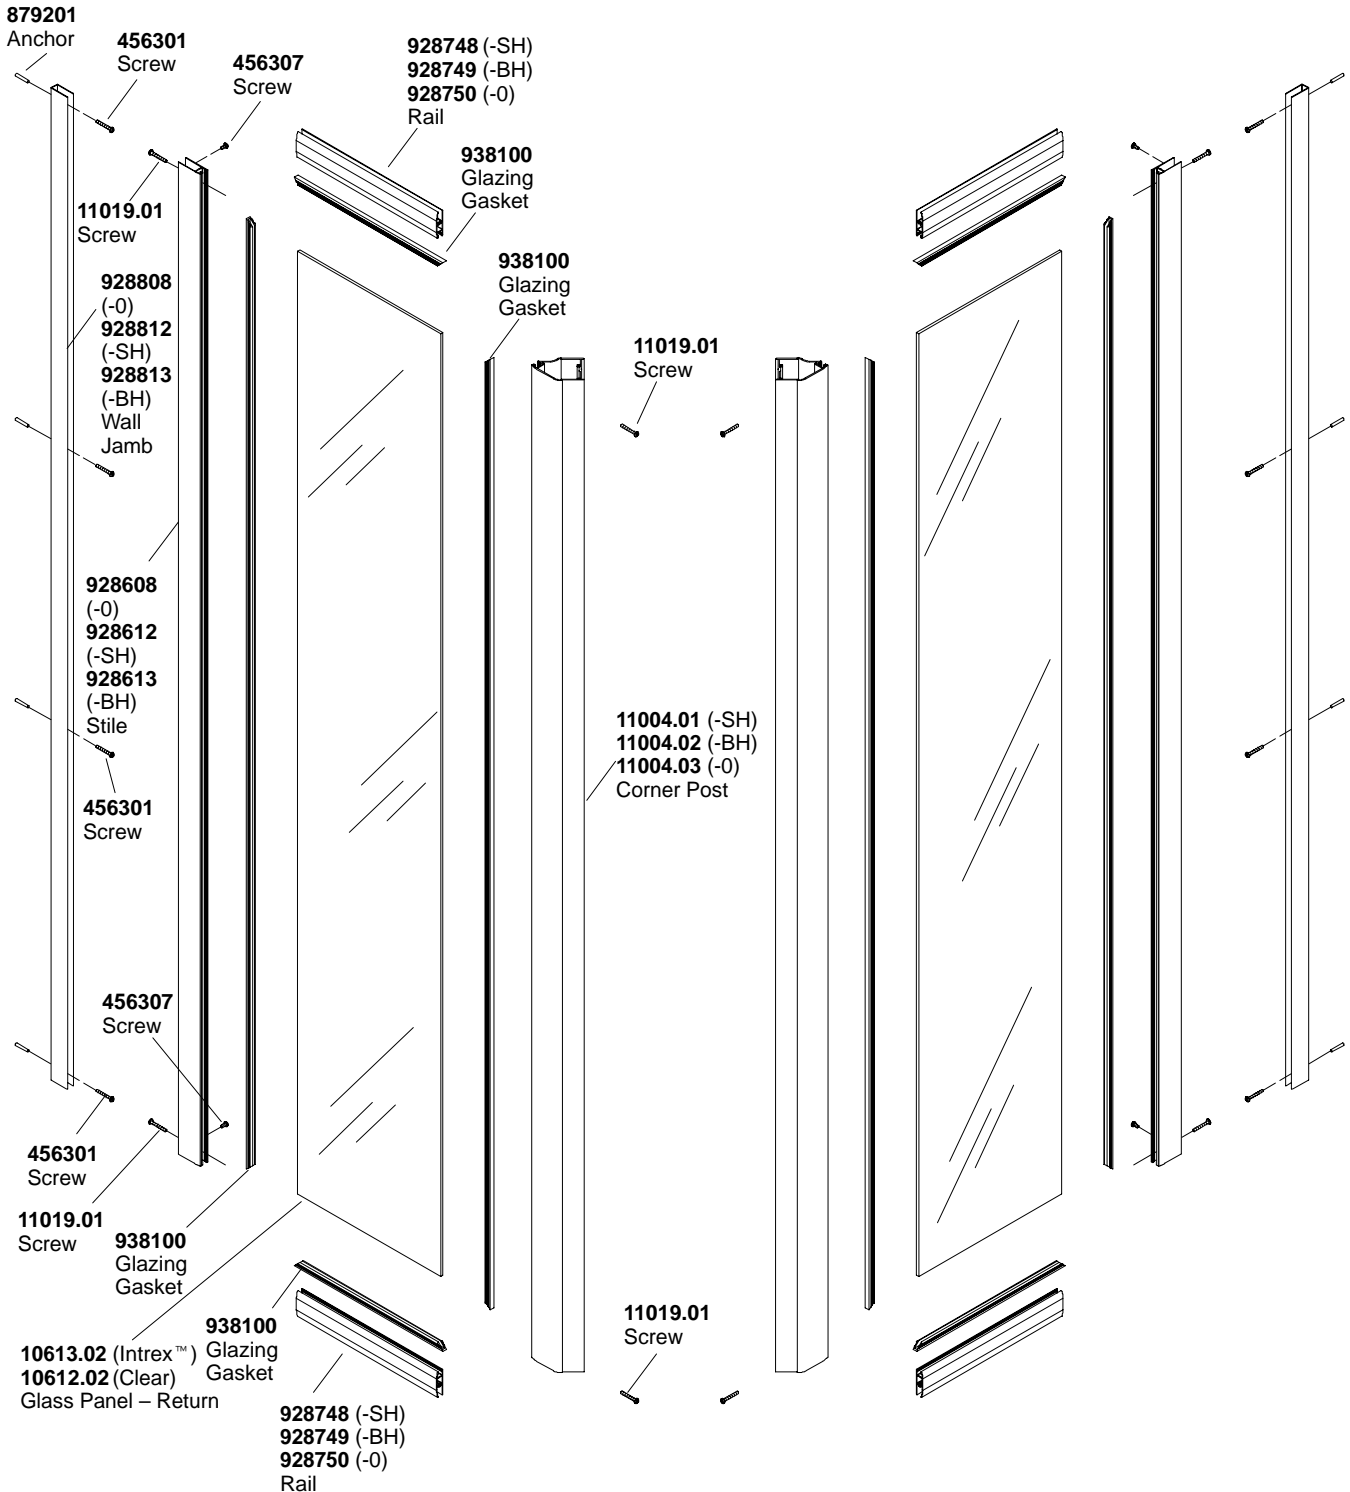

Basilica Glass
Intrex™ Glass
Crystal Clear Glass
26-1/16" x 28-3/32" x 26-1/16" x 72"

Finish/Color Code Guide

-BH = Bright Brass
 -SH = Bright Silver
 -0 = White

RETURN PANELS

**Finish/color code must be specified when ordering.