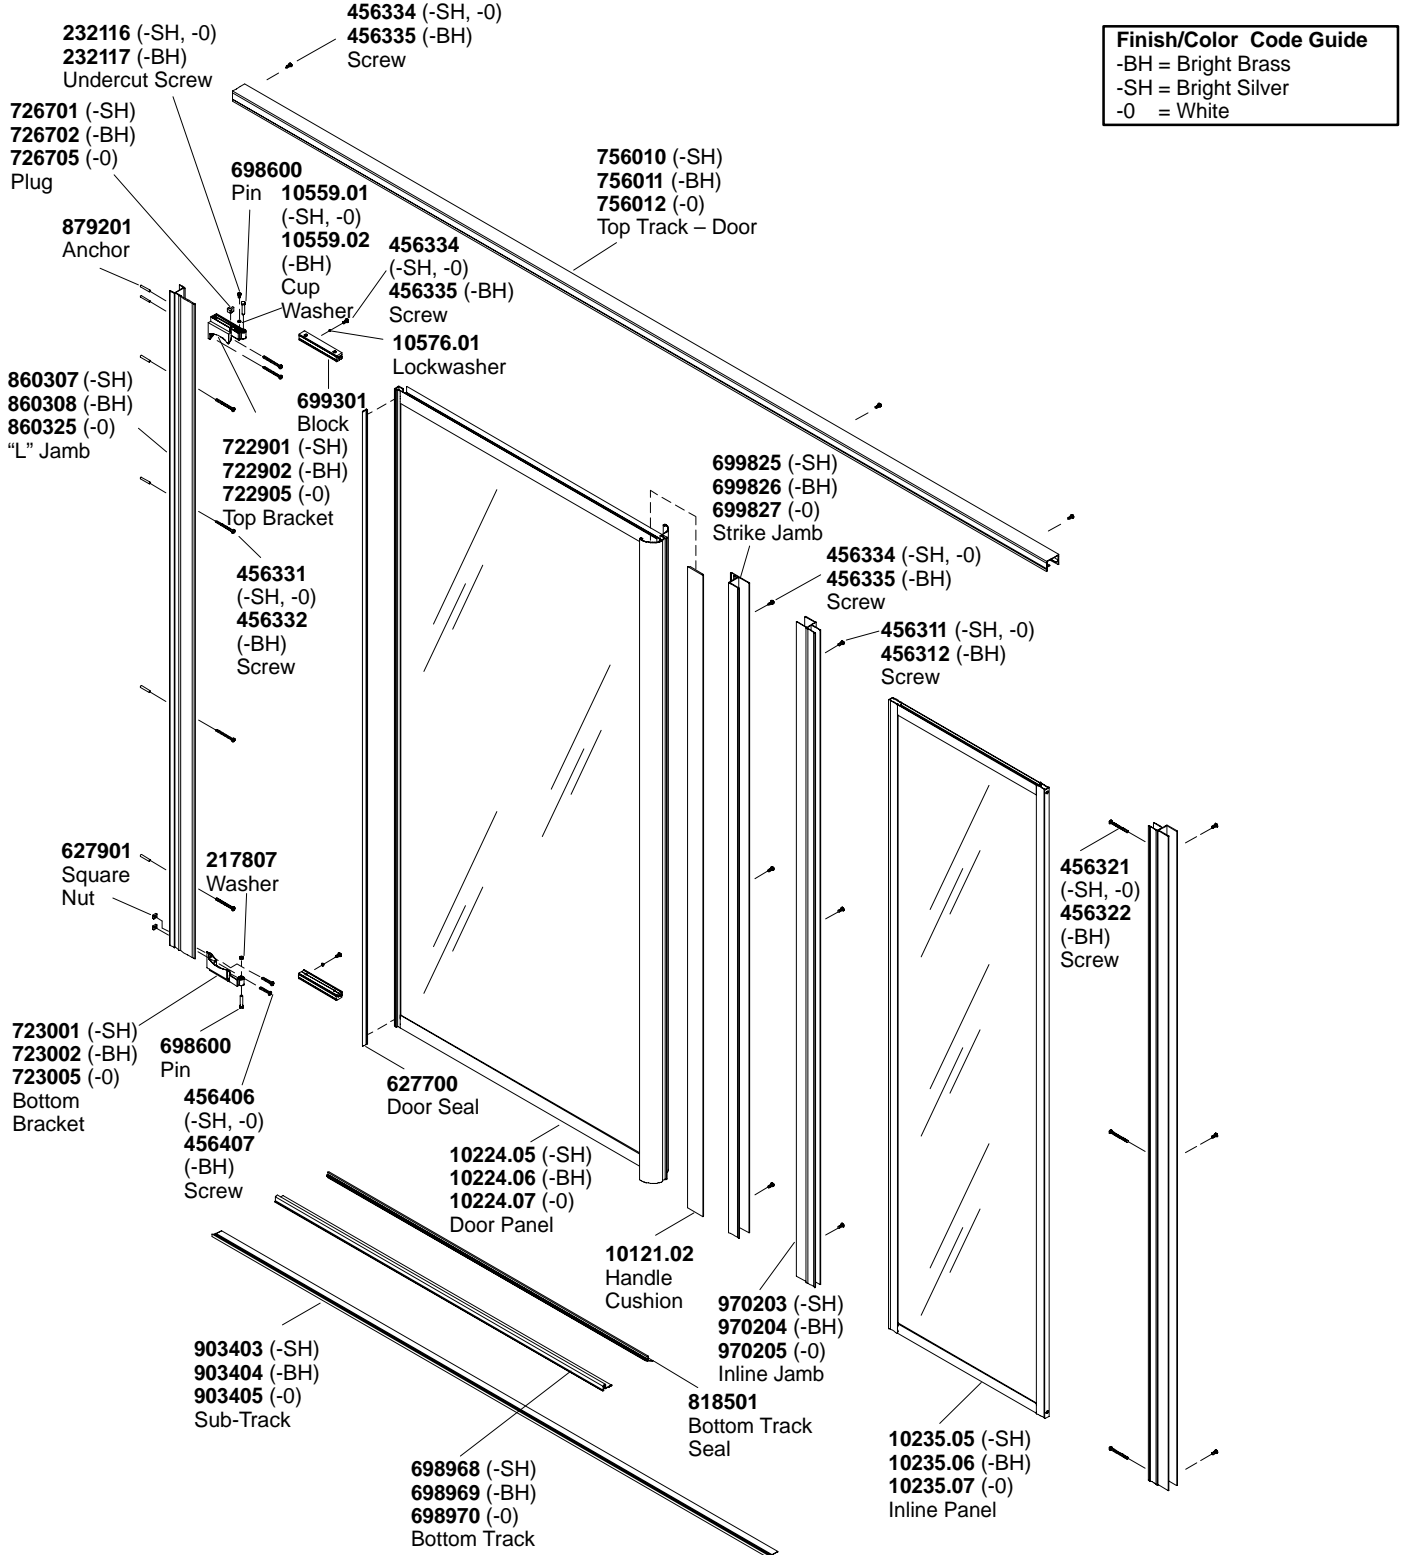

Memoirs Glass 30" x 71" door

DOOR AND INLINE PANEL

**Finish/color code must be specified when ordering.