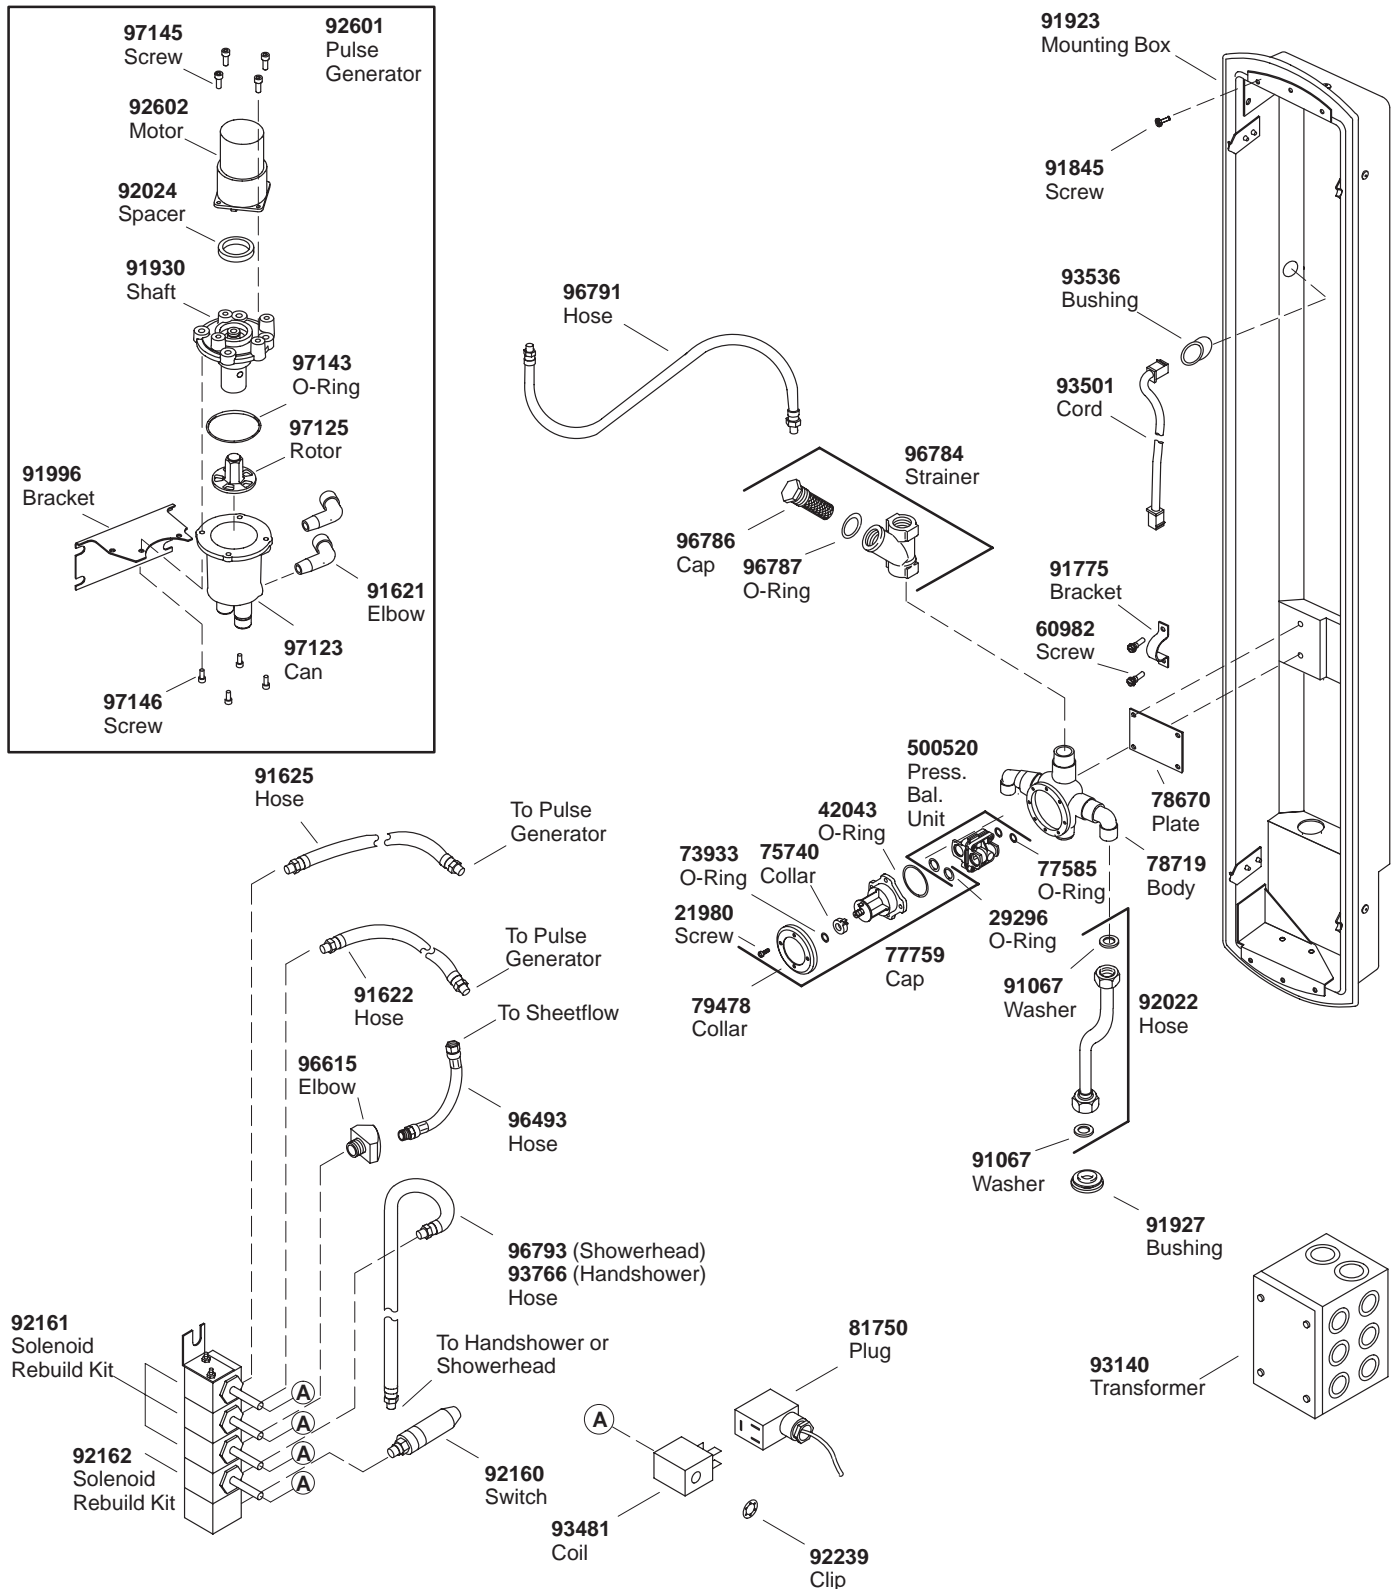

KOHLER[®] SERVICE PARTS

MASTERSHOWER[™] TOWER MOUNTING BOX VALVE, GENERATOR, & MANIFOLD

**Finish/color code must be specified when ordering.