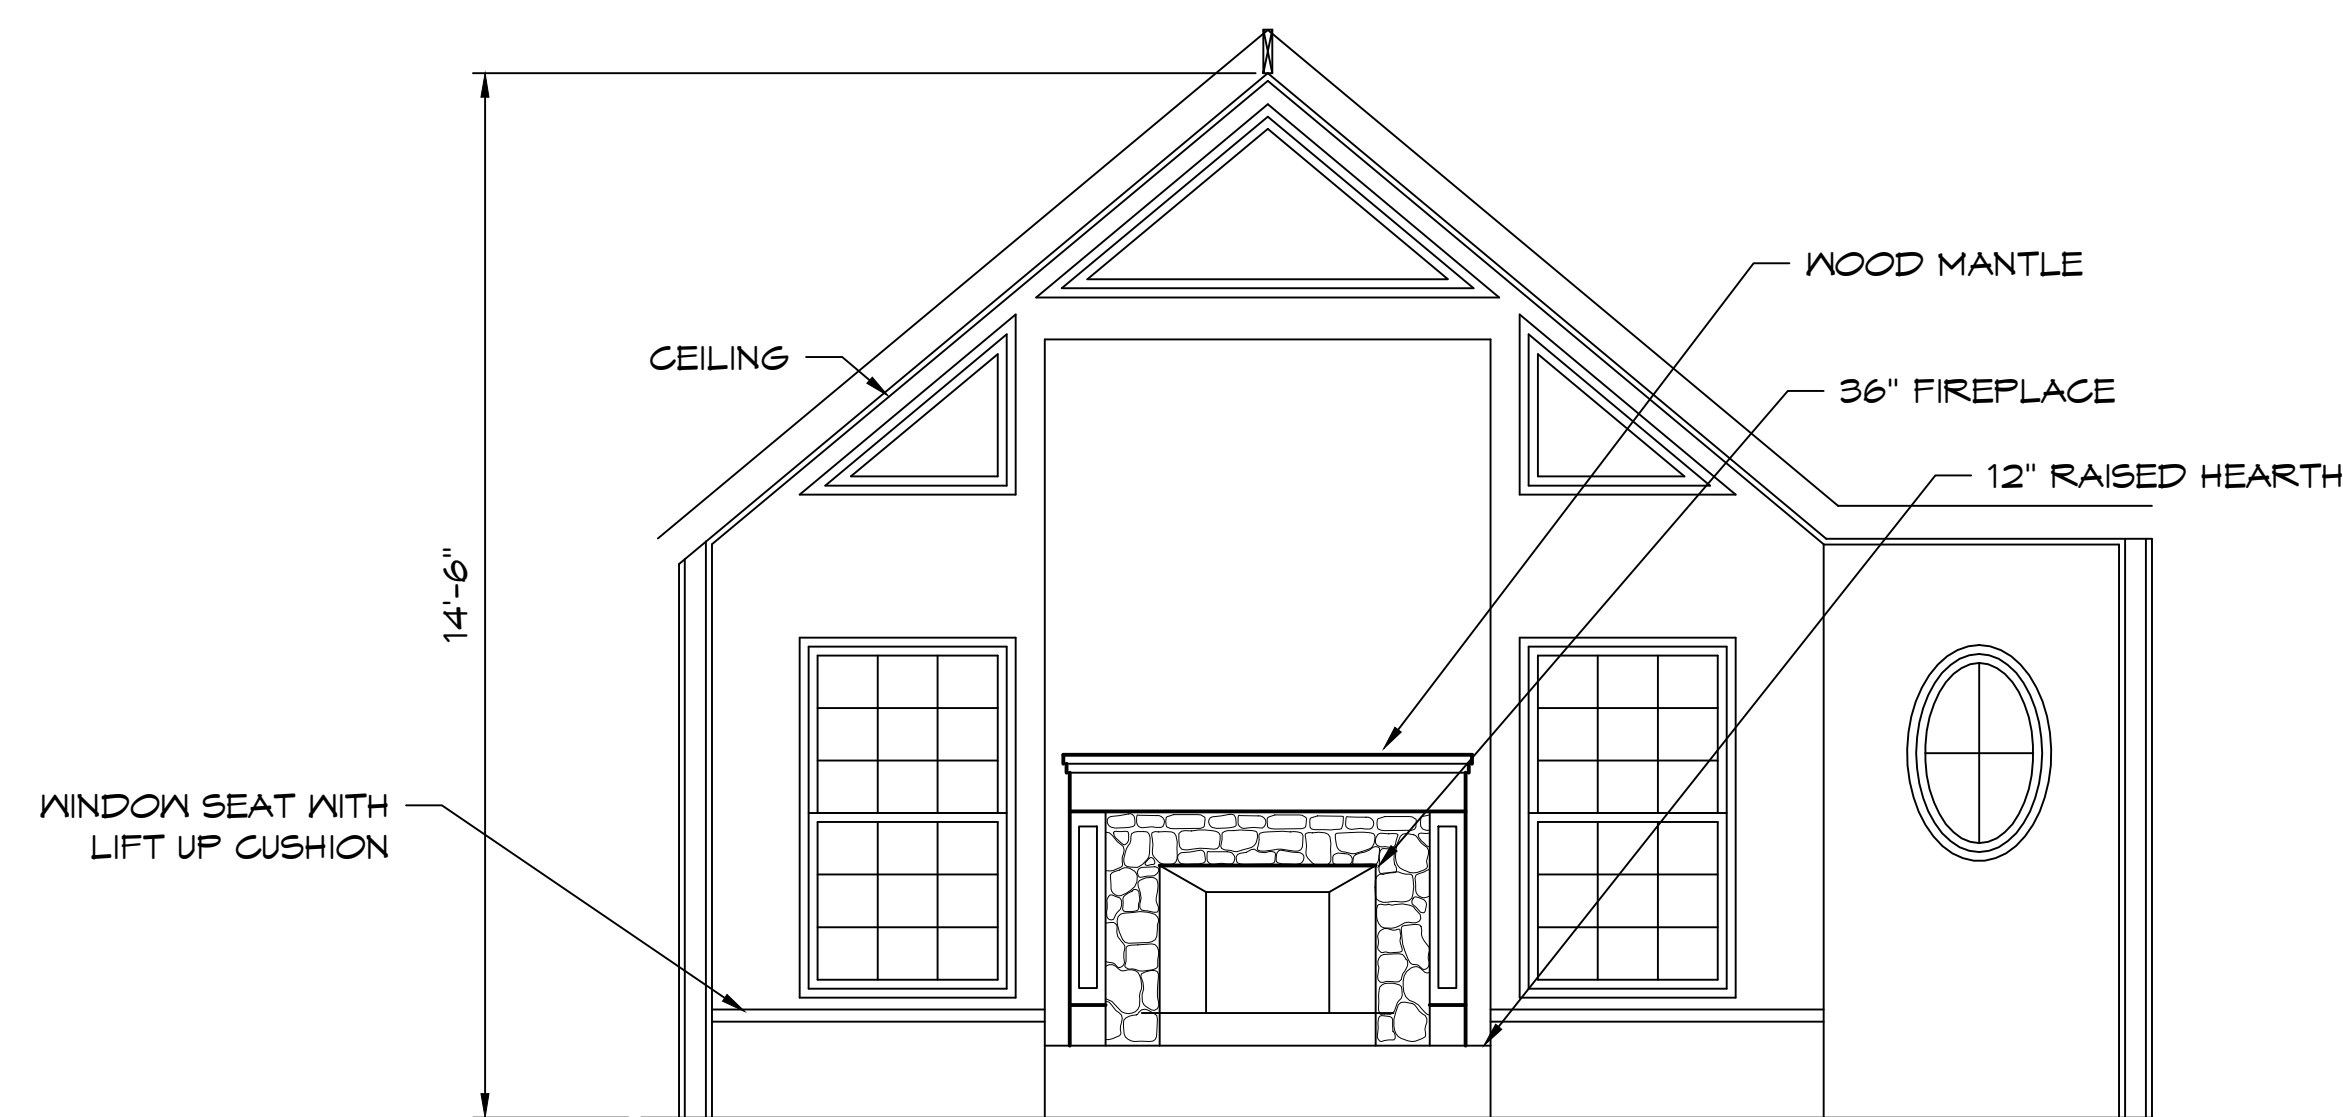

KITCHEN CABINET ELEVATIONS

SCALE: 3/8" = 1'-0"

BATHROOM CABINET ELEVATION

SCALE: 3/8" = 1'-0"

INTERIOR ELEVATION GREAT ROOM

SCALE: 1/4" = 1'-0"

A RESIDENCE FOR: MR. AND MRS. KENNETH JAMES 28811 BERRY TODD ROAD, LACOMBE, LA		
SCALE: SHOWN	APPROVED BY:	DRAWN BY:
DATE: 7/26/2020		ANTHONY E. PONZETTI
SHEET	INTERIOR ELEVATIONS	
4	DRAWING NUMBER:	
7		