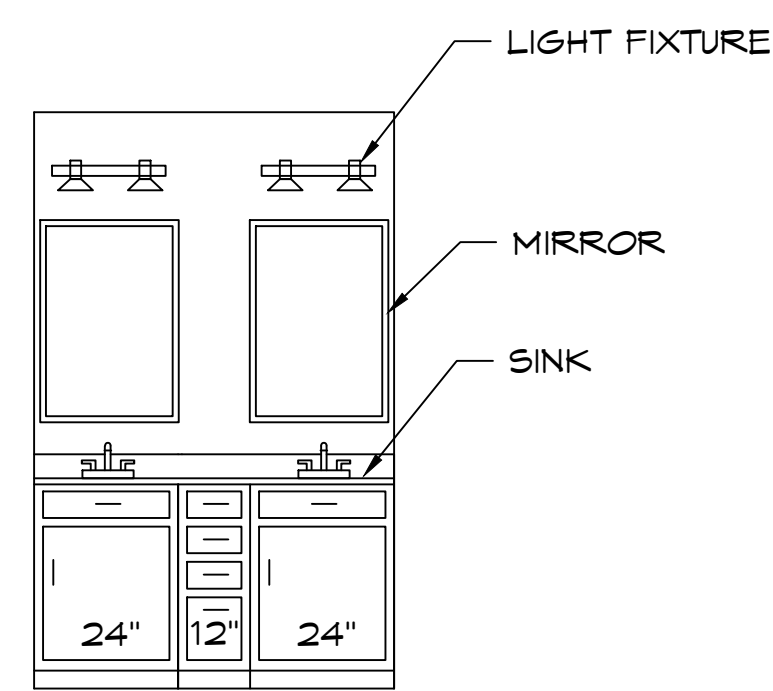

KITCHEN CABINET ELEVATIONS

SCALE: 3/8" = 1'-0"

BATHROOM CABINET ELEVATION

SCALE: 3/8" = 1'-0"

INTERIOR ELEVATION GREAT ROOM

SCALE: 1/4" = 1'-0"

A RESIDENCE FOR: MR. AND MRS. KENNETH JAMES 28811 BERRY TODD ROAD, LACOMBE, LA		
SCALE: SHOWN	APPROVED BY:	DRAWN BY:
DATE: 7/26/2020		ANTHONY E. PONZETTI
SHEET	INTERIOR ELEVATIONS	
4	DRAWING NUMBER:	
7		