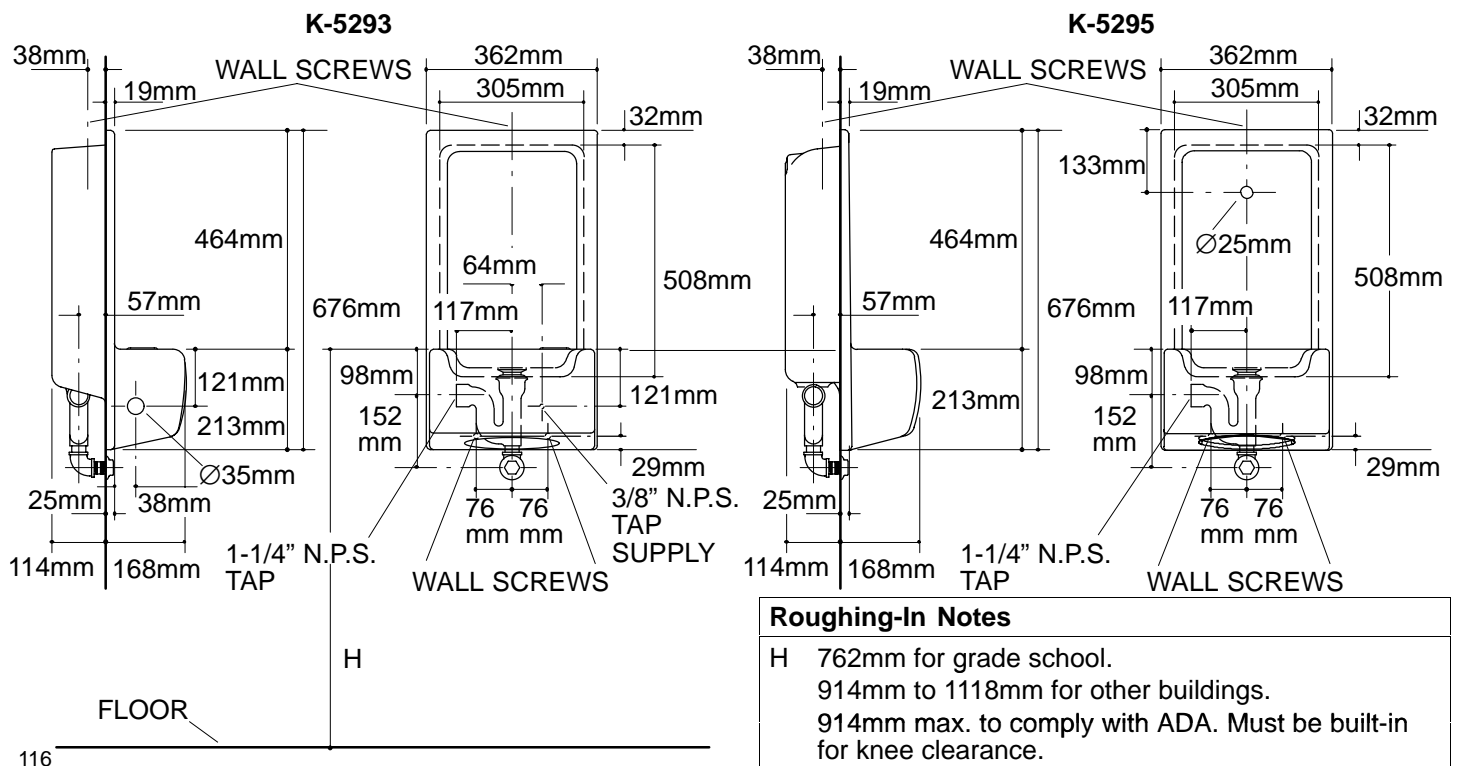

Ordering Information

Applicable product		
Drinking fountain	K-5293	shown
Cuspidor	K-5295	shown

Product Information

Included Components:	
Condensation plate assembly	34902
Bubbler assembly	35301
Supply stop assembly	79186
Trap	35314
Wall screw access pack	52054

Installation Notes

Refer to installation instructions included with fixture before beginning installation.

116