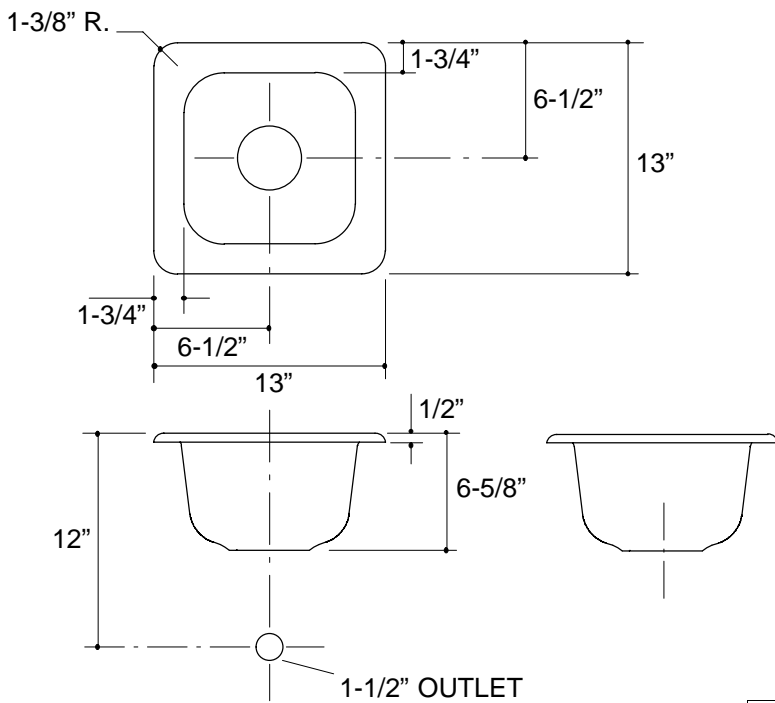

FEATURES

- 13" x 13"
- Cast iron
- Acid resistant enamel finish
- Self-rimming
- Single compartment

CODES/STANDARDS APPLICABLE

Specified model meets or exceeds the following:

- ASME/ANSI A112.19.1M
- IAPMO/UPC
- Canadian Standards Association (CSA)

PRODUCT SPECIFICATION:

The self-rimming entertainment sink shall be 13" in length, and 13" in width. Sink shall be made of cast iron with acid resistant enamel finish. Sink shall be single compartment. Sink shall be Kohler Model K-6552-_____.

ADDISON™

PRODUCT INFORMATION

Fixture*:		basin area	water depth
Sink		10" x 10"	6"
Outlet	3-5/8" D.		
* Approximate measurements for comparison only.			

116

Roughing-In Notes	
Cutout	11-3/4" x 11-3/4" with 1" radius corners.