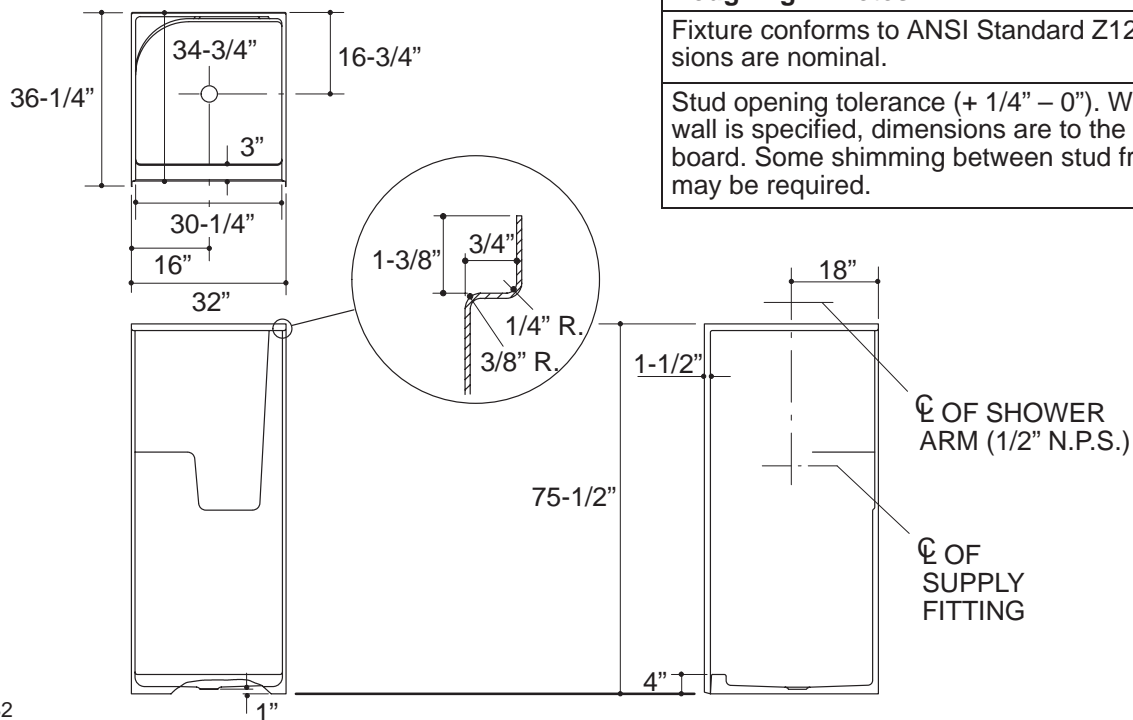

Ordering Information

| | | |
|---|--|-------------|
| Accessories/hardware: | | |
| Drain | K-9132 | recommended |
| Arica™ shower door or Arica™ shower door or Focal shower door | K-705014 or K-705024 or K-701215 | recommended |

Product Information

| | |
|---------------|-----------|
| Fixture: | |
| Weight | 104 lbs. |
| Configuration | 1-piece |
| Drain Outlet | 3-3/8" D. |

Installation Notes

Refer to installation instructions included with fixture before beginning installation.

Fixture not drilled for supply fittings.

Shimming may be required to level fixture.

Roughing-In Notes

Fixture conforms to ANSI Standard Z124.2. All dimensions are nominal.

Stud opening tolerance (+ 1/4" - 0"). When fire rated wall is specified, dimensions are to the inside of the wall board. Some shimming between stud frame and fixture may be required.