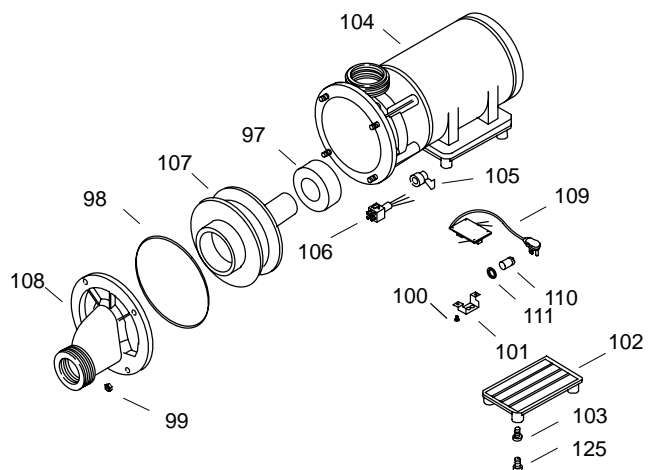

**Pump w/Integral Heater
73572**

Auxiliary Control Diagram