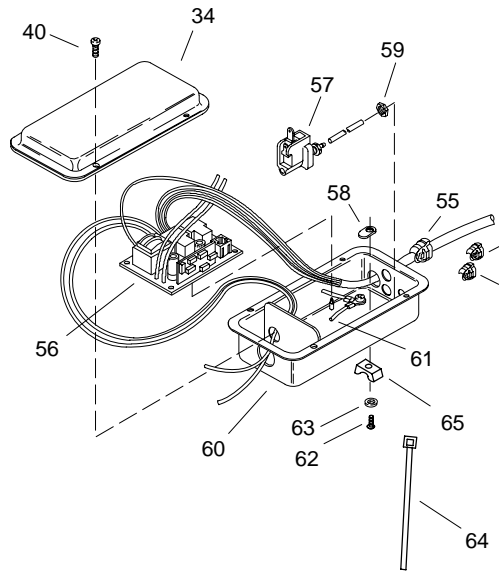

**Finish/color code must be specified when ordering.