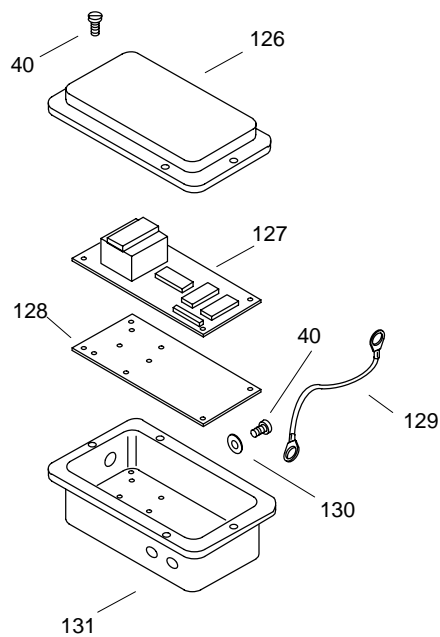

**Finish/color code must be specified when ordering.