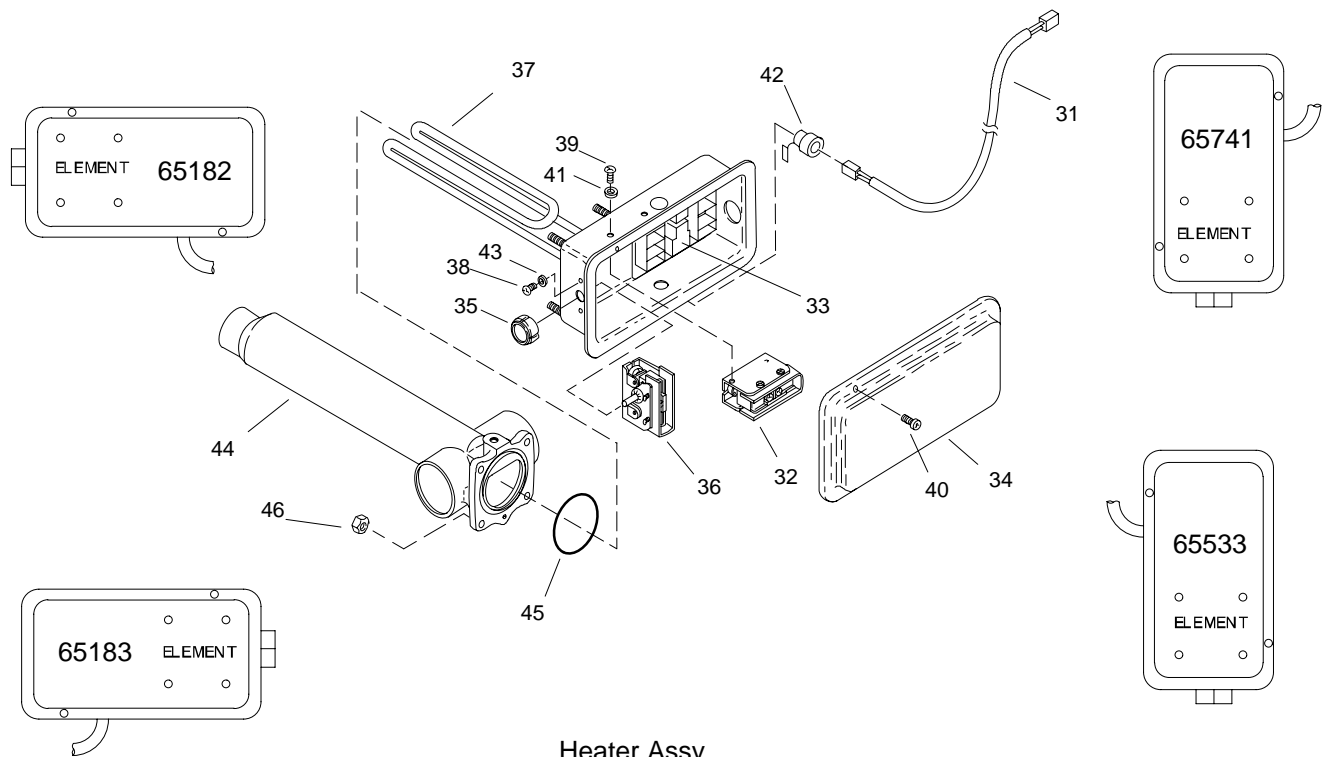

Heater Assy

**Finish/color code must be specified when ordering.