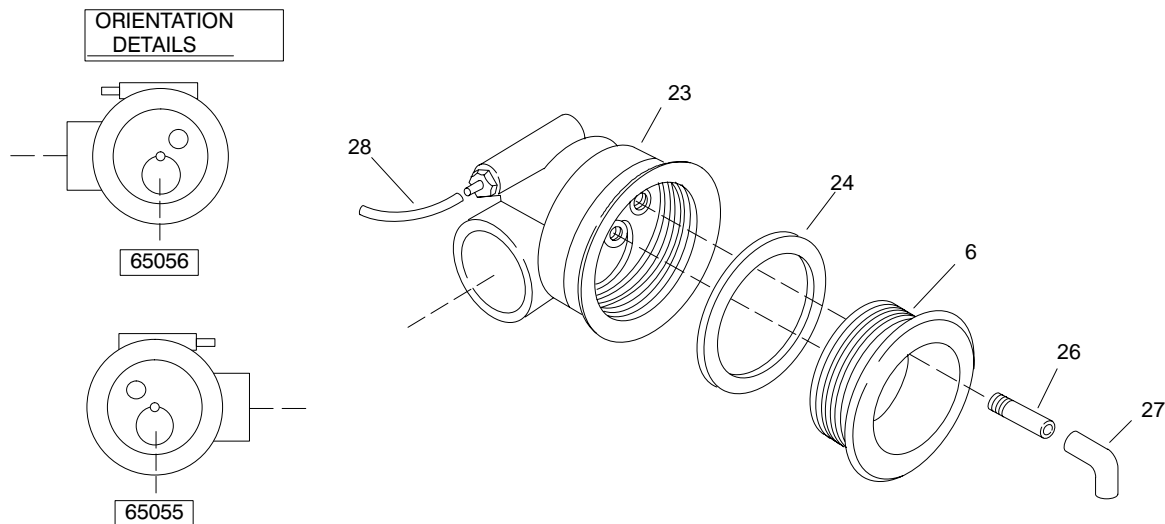

500460
Control Assy

94260-AA
Control Assy

Suction Assy for Pump 60910