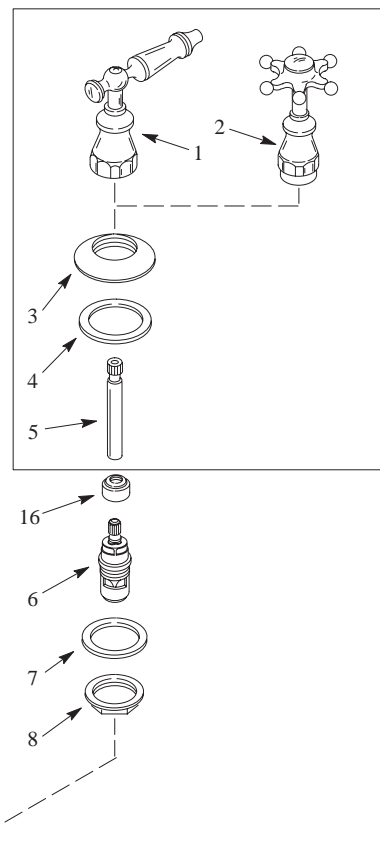

KOHLER® SERVICE PARTS

SINK FITTINGS

K-147-CV
K-148-CV

ANTIQUETM
ANTIQUETM

SINK FAUCET
SINK FAUCET

ORDER BY KIT NUMBER OR PART NUMBER, NOT ITEM NUMBER OR KIT LETTER.

Ordering Options

Item	Part No. or Kit
1, 2	A
3	52495
4	30758
5	B or C
6	D or E
7	34274
8	32751
9	21611
10	36686 †
11	30760 †
12	29464
13	46011 †
14	34037
15	32751
16	46115

Kit Ordering Information

Kit	Kit Part No.	Kit Name	Kit Contents
A	106216§ ■	Antique Handle Options	See INDEX.
B	52580 †	Stem Extension (6-Prong Handle)	1 ea., item 5
C	46016 †	Stem Extension (Lever Handle)	1 ea., item 5
D	30430	Ceramic Valve (Closes Clockwise)	1 ea., item 6
E	30431	Ceramic Valve (Closes Counterclockwise)	1 ea., item 6