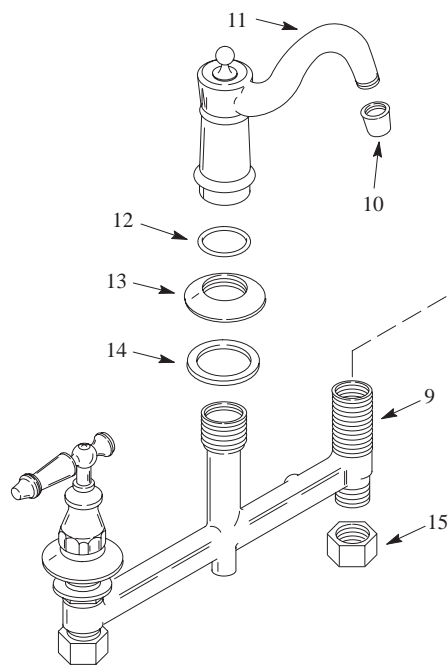

KOHLER® SERVICE PARTS

SINK FITTINGS

K-147-CV
K-148-CV

ANTIQUETM
ANTIQUETM

SINK FAUCET
SINK FAUCET

ORDER BY KIT NUMBER OR PART NUMBER, NOT ITEM NUMBER OR KIT LETTER.

Ordering Options

Item	Part No. or Kit
1, 2	A
3	52495
4	30758
5	B or C
6	D or E
7	34274
8	32751
9	21611
10	36686 †
11	30760 †
12	29464
13	46011 †
14	34037
15	32751
16	46115

Kit Ordering Information

Kit	Kit Part No.	Kit Name	Kit Contents
A	106216§ ■	Antique Handle Options	See INDEX.
B	52580 †	Stem Extension (6-Prong Handle)	1 ea., item 5
C	46016 †	Stem Extension (Lever Handle)	1 ea., item 5
D	30430	Ceramic Valve (Closes Clockwise)	1 ea., item 6
E	30431	Ceramic Valve (Closes Counterclockwise)	1 ea., item 6