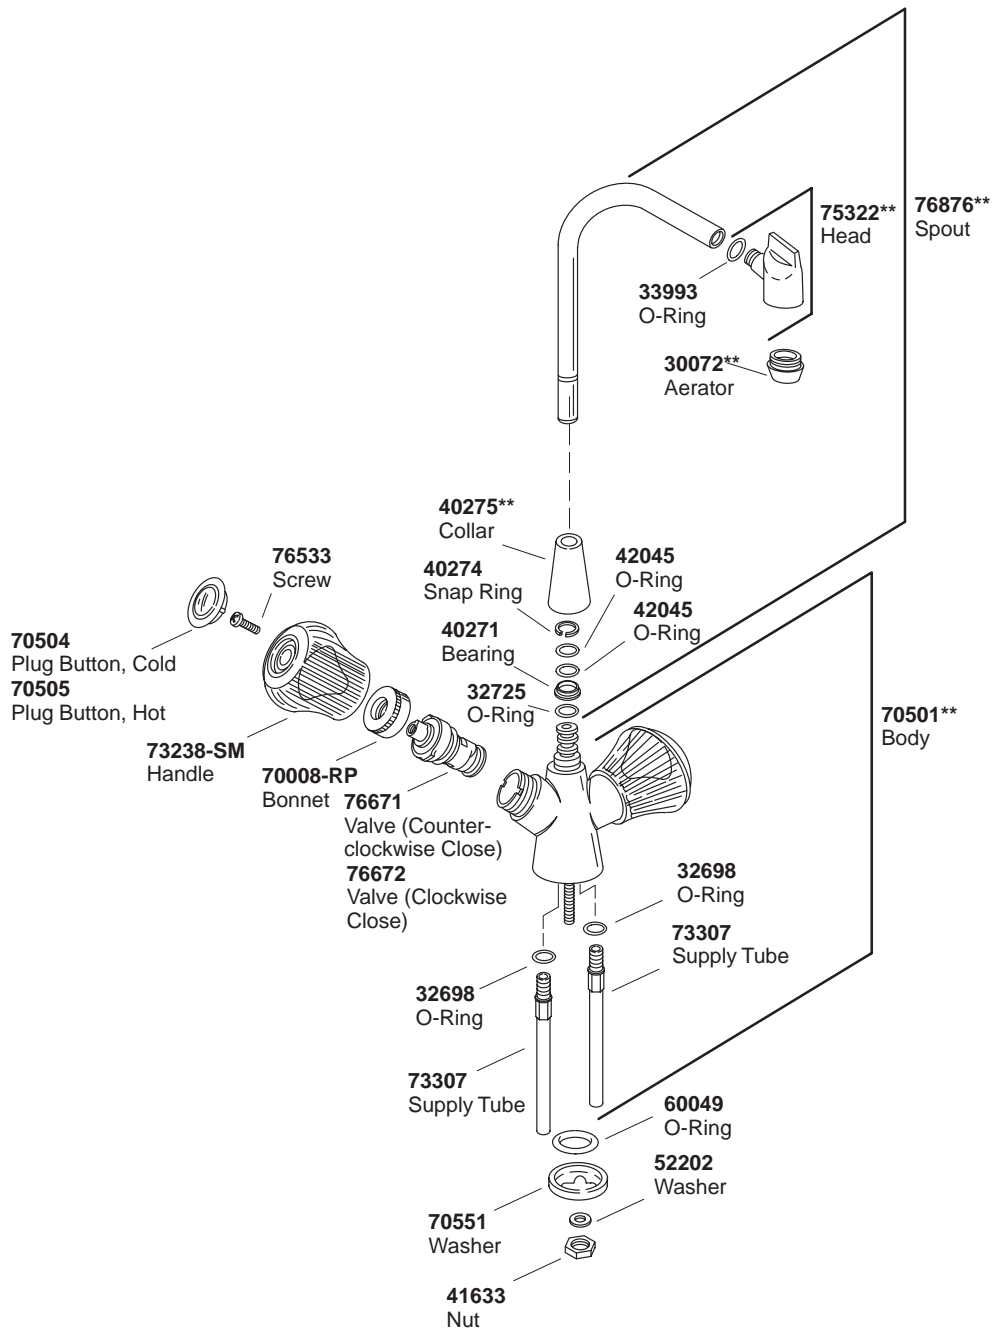

KOHLER[®] SERVICE PARTS

CORALAIS™ BAR SINK FAUCET

K#
K-15279-**-FC

**Finish/color code must be specified when ordering.