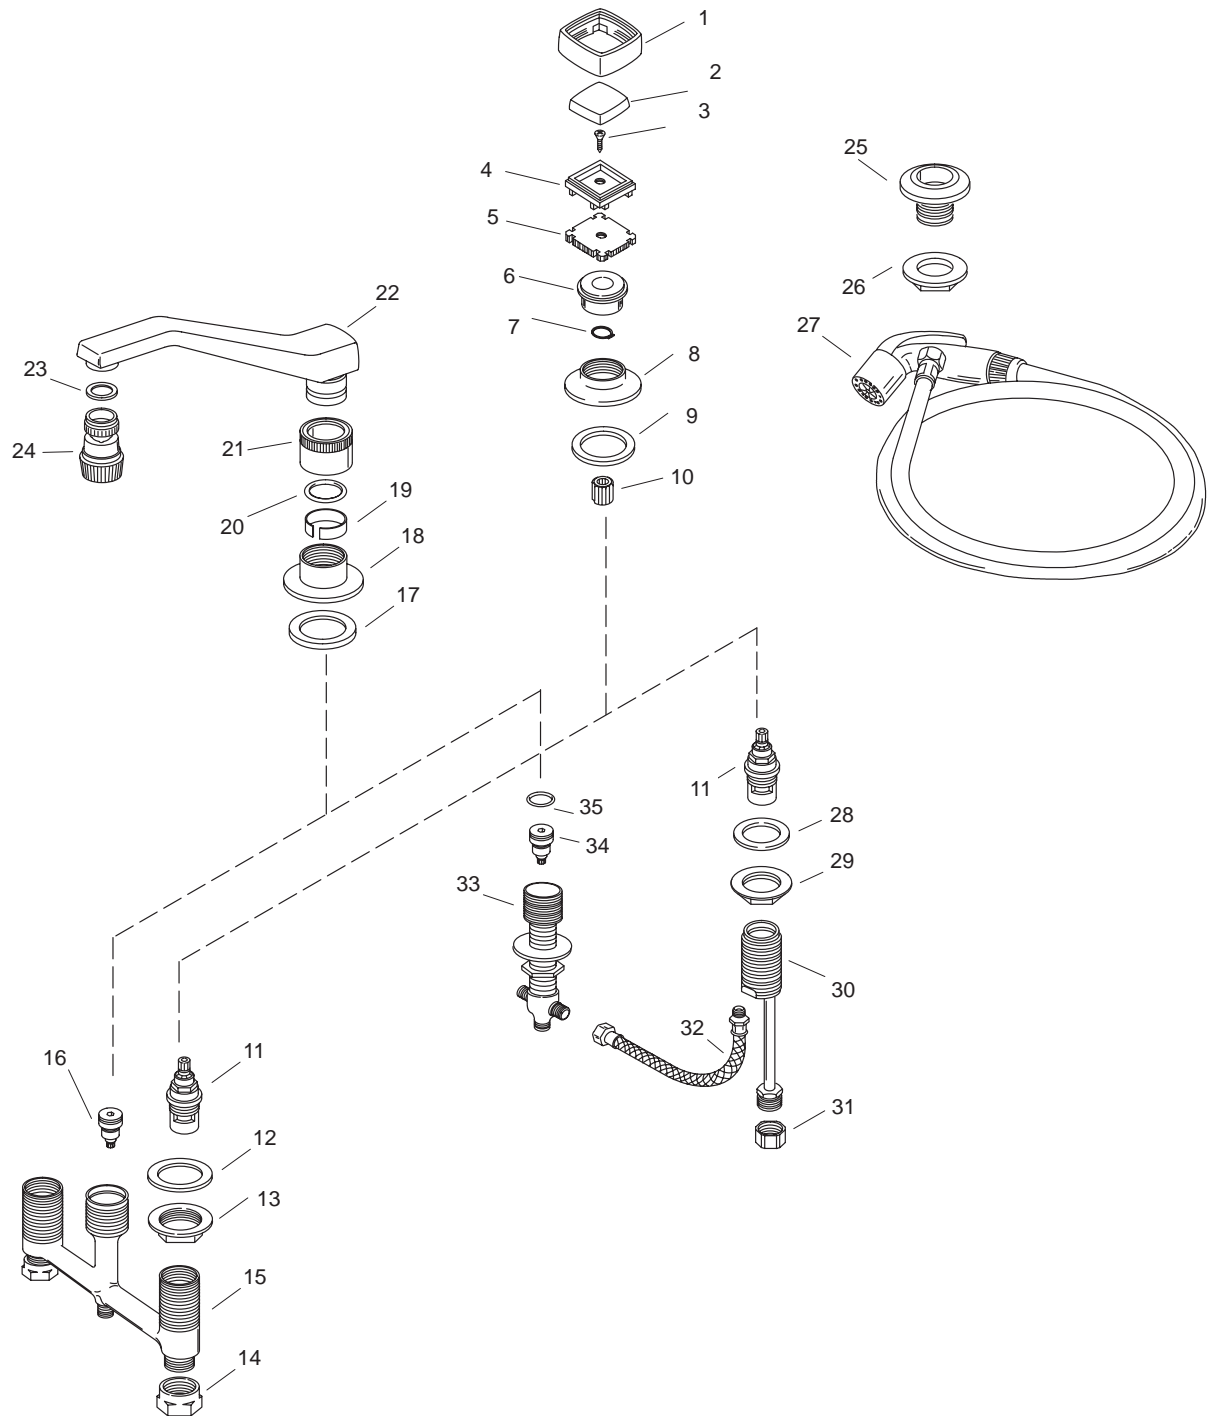

# KOHLER<sup>®</sup> SERVICE PARTS

## ALTERNA™ SINK FAUCETS

K-#	Black Swinger™ and Handspray	White Swinger™ and Handspray
6972-2-**-AA/BA	X	
6973-2-**-AA/BA		X

\*\* Finish/color code must be specified when ordering.

### SERVICE PARTS

ITEM	PART NO.	DESCRIPTION
1	42734**	Shell
2	42730**	Insert
3	53416	Screw
4	42733**	Adapter
5	42732	Holder
6	42731**	Skirt
7	46034	Retaining Ring
8	21609**	Flange
9	39924	Gasket
10	59027	Spline Adapter
11	30430	Ceramic Valve (Cold)
	30431	Ceramic Valve (Hot)
12	32060	Washer
13	50903	Locknut
14	30230	Coupling Nut (2 ea.)
15		Not available as a service part
16	39931	Diverter Unit
17	39924	Washer
18	39941**	Spout Escutcheon
19	41495	Split Ring
20	29464	O-Ring
21		Available for Service Kit Only
22		Available for Service Kit Only
23	74903	Washer
24	58571-CP	Swinger™ Spray (Black)
	58572-BC	Swinger™ Spray (White)
25	41045**	Hose Guide
26	33326	Nut
27	34564-CP	Spray & Hose (Black)
	71110-A	Spray & Hose (White)
28	40001	Washer
29	40005	Nut
30	74369	End Valve Assembly
31	32751	Coupling Nut
32	73151-A	Hose
33		Available for Service Kit Only
34		Available for Service Kit Only
35	29682	O-Ring

### SERVICE KITS

PART NO.	ITEM	QTY.	DESCRIPTION
52393			Diverter Assy.
	34	1 ea.	Diverter
	35	1 ea.	O-Ring
77620			Shank Assy.
	33	1 ea.	Shank
	34	1 ea.	Diverter
	35	1 ea.	O-Ring
39942**			Spout Assy.
	19	1 ea.	Split Ring
	20	1 ea.	O-Ring
	21	1 ea.	Shank
	22	1 ea.	Spout
	24	1 ea.	Spray