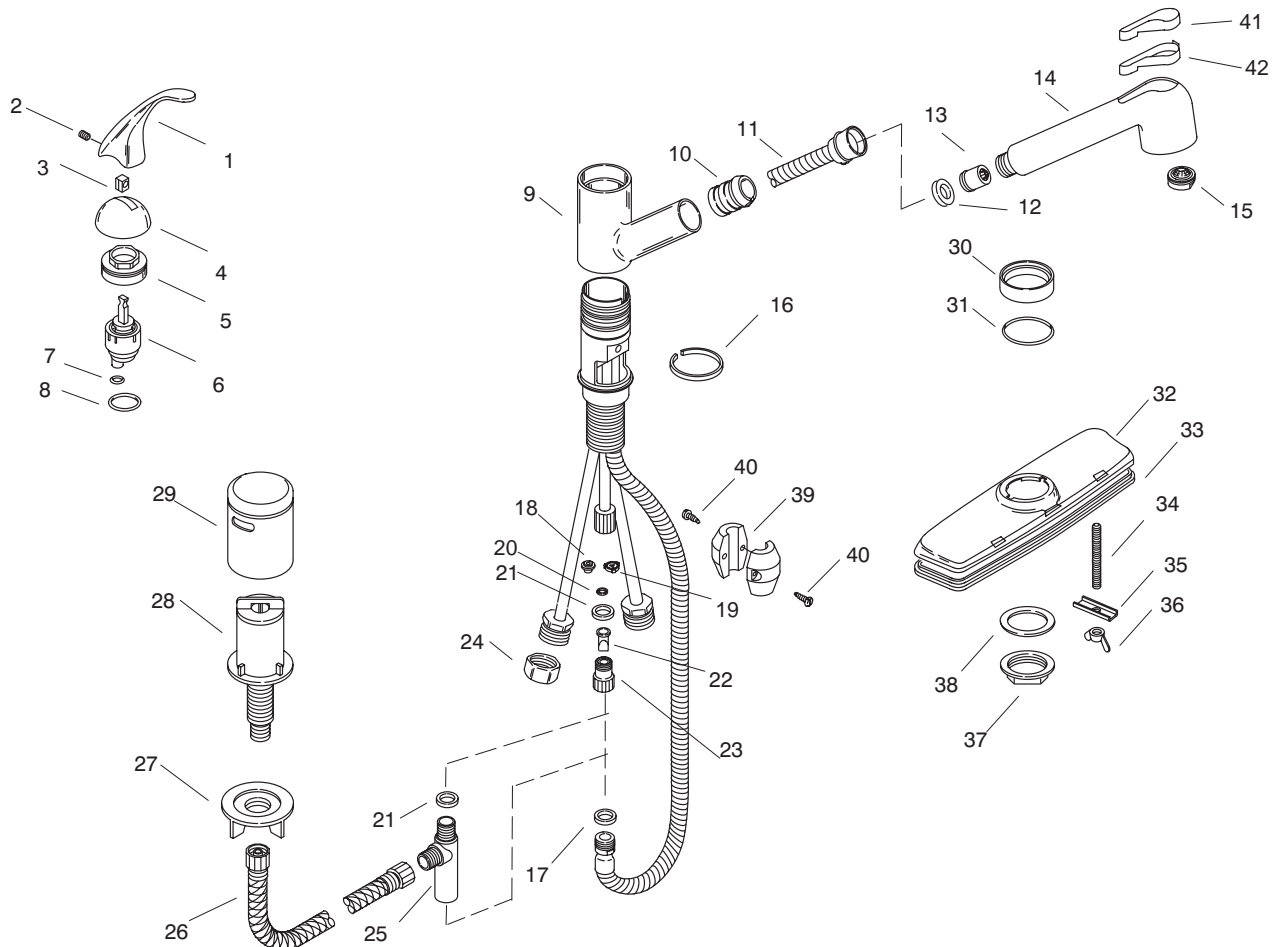

**Finish/color code must be specified when ordering.

SERVICE PARTS

ITEM	PART NO.	DESCRIPTION
1	71610**	Handle
2	71617	Screw
3	71609	Insert
4	71665**	Cap, Colored
	71652**	Cap, Molded (Chrome)
5	71509**	Bonnet
6		Available in Service Kit Only
7	33993	O-Ring
8	71015	O-Ring
9	58597**	Hub
10	58595**	Insert
11	75209**	Hose
12	75157	Gasket
13	75156	Flow Control
14		Available in Service Kit Only
15	46017**	Aerator
16	71117	Bearing
17	21814	Washer, Rubber
18		For Replacement Order Kit 76386
19		For Replacement Order Kit 76386
20	21814	Washer
21	75135	Washer, Plastic
22	71020	Check Valve
23	59535-RP	Check Valve Fitting (K-15165-AA, K-15170)
	73018-RP	Check Valve Fitting (K-15165-BA/CA)
24	70495	Nut
25	71024-RP	Tee Subassembly (K-15165-AA, K-15170)
	73023-RP	Tee Subassembly (K-15165-BA/CA)
26	71023	Hose
27	40080	Nut
28	71000	Vacuum Breaker
29	71021**	Cover
30	71164**	Escutcheon, Shank
31	38618	O-Ring
32	71161**	Shroud
33	71604	Undercover
34	71122	Stud
35	71651	Channel
36	71661	Nut
37	33832-RP	Nut
38	33834	Washer
39	71169	Weight
40	62815	Screw
41		Available in Service Kit Only
42		Available in Service Kit Only