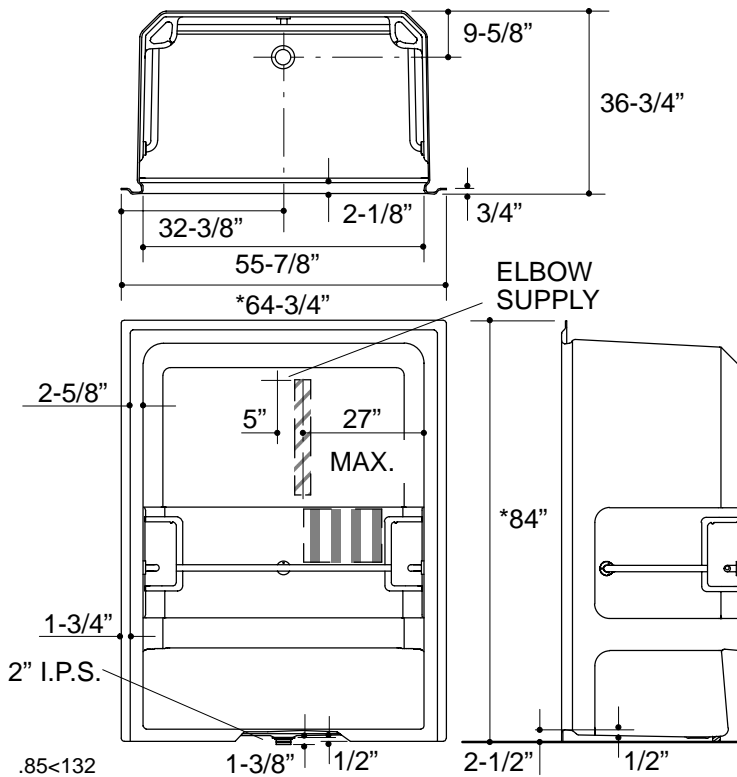

Ordering Information

Accessories/hardware:		
Drain	K-9132	recommended
Persona™ shower	K-9674	recommended*
Antique™ Rite-Temp™ faucet	K-132-R	recommended
White ceramic plate	K-146	recommended
Dome light	K-1570	optional
* Dimensions illustrated		

Product Information

Fixture:	
Weight	210 lbs.
Configuration	1-piece
Drain Outlet	3-1/4" D.

Installation Notes

Refer to installation instructions included with fixture before beginning installation.

Fixture not drilled for supply fittings.

Shimming may be required to level fixture.

For optimum accessibility, specify faucets and fittings to install and operate within the control area shown.

Roughing-In Notes	
Fixture dimensions are nominal and conform to tolerances in ANSI Standard Z124.2.	
*Recess opening must be 64-3/4" x 84"	
Stud opening tolerance (+ 1/4" - 0"). When fire rated wall is specified, dimensions are to the inside of the wall board. Some shimming between stud frame and fixture may be required.	
Provide clear floor space per ANSI A117.1, and as shown.	
	Represents control area for faucets.
	Represents 24" wall mount slide bar.
	Represents clear floor space for 36" x 57" side entrance.
	Represents clear floor space for 48" x 57" front entrance.