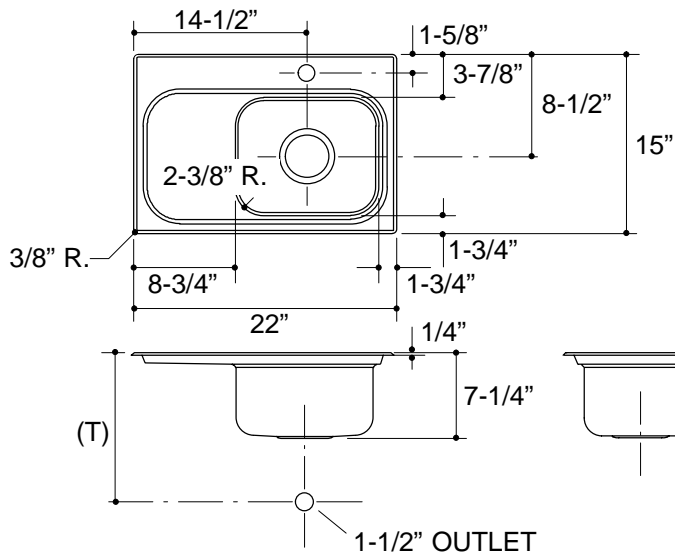

#### FEATURES

- 22" x 15"
- 18 gauge stainless steel
- Self-rimming
- Single compartment
- Single-hole faucet punching
- Includes installation hardware
- Integral left-hand drainboard

#### PRODUCT SPECIFICATION:

The self-rimming entertainment sink shall be 22" in length, and 15" in width. Sink shall be made of 18 gauge stainless steel. Sink shall be single compartment with integral left-hand drainboard. Sink shall be single-hole faucet punched. Sink shall include installation hardware. Sink shall be Kohler Model K-3234-1-\_\_\_\_\_.

## PRODUCT INFORMATION

Fixture*:		basin area	water depth
Sink		12" x 10"	6-1/4"
Outlet	3-5/8" D.		
Faucet holes	1-7/16" D.		

\* Approximate measurements for comparison only.

### Roughing-In Notes

(T) Drain typically 12-1/2".

Cutout	21-1/2" x 14-1/2" with 1/2" radius corners.
--------	---