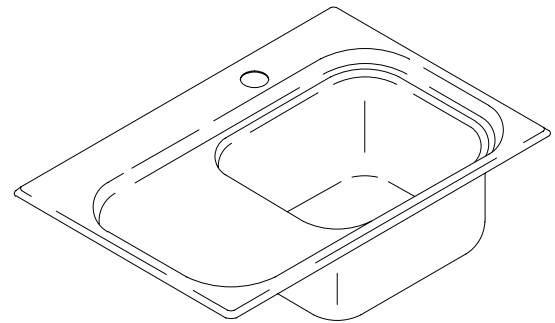

### SELF-RIMMING ENTERTAINMENT SINK

#### FEATURES

- 22" x 15"
- 18 gauge stainless steel
- Self-rimming
- Single compartment
- Single-hole faucet punching
- Includes installation hardware
- Integral left-hand drainboard

#### PRODUCT SPECIFICATION:

The self-rimming entertainment sink shall be 22" in length, and 15" in width. Sink shall be made of 18 gauge stainless steel. Sink shall be single compartment with integral left-hand drainboard. Sink shall be single-hole faucet punched. Sink shall include installation hardware. Sink shall be Kohler Model K-3234-1-\_\_\_\_\_.

## PRODUCT INFORMATION

Fixture*:		basin area	water depth
Sink		12" x 10"	6-1/4"
Outlet	3-5/8" D.		
Faucet holes	1-7/16" D.		

\* Approximate measurements for comparison only.