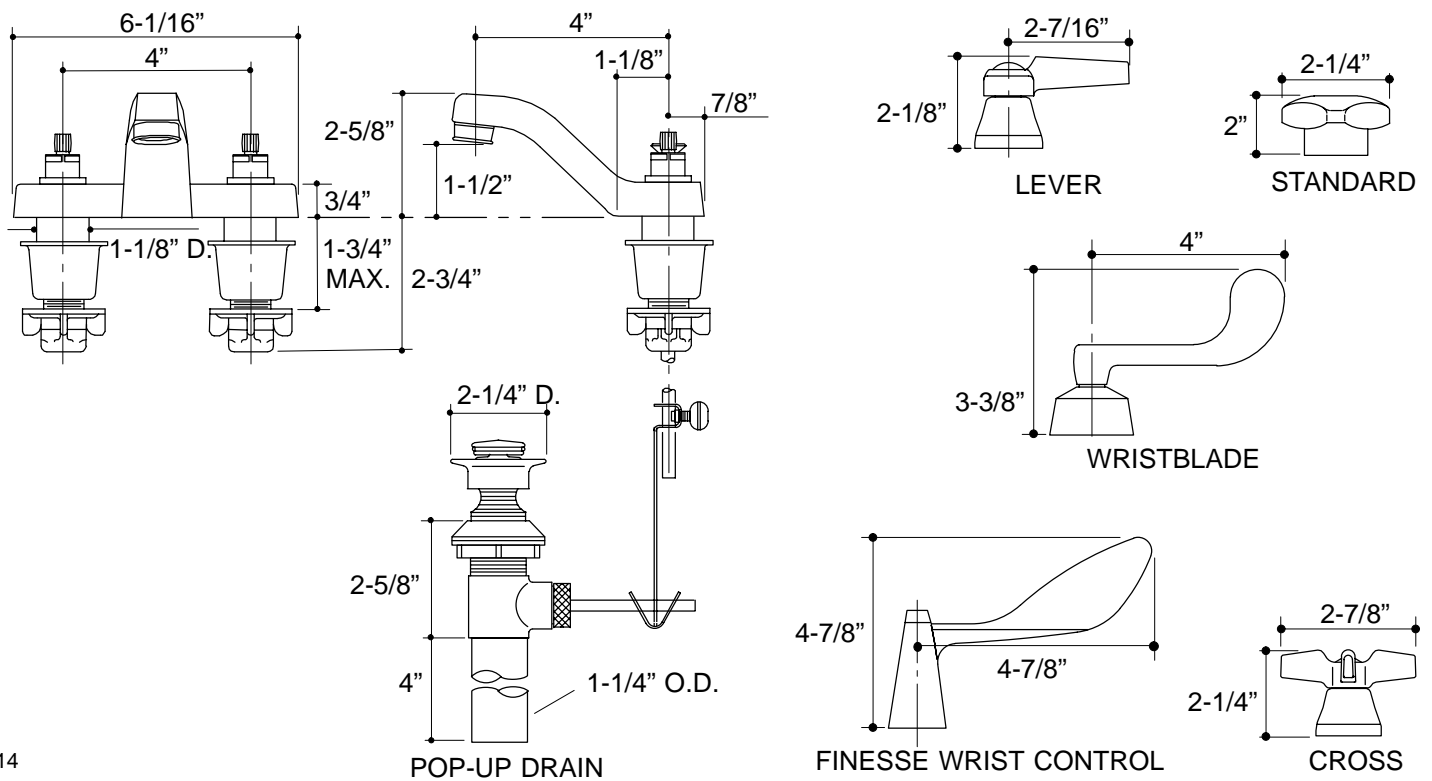

KOHLER

Roughing-In

K-7401, K-7401-K TRITON™/FINESSE™ CENTERSET LAVATORY FAUCET

Ordering Information

Applicable faucet:	
Complete faucet with standard handles	K-7401-2A
Complete faucet with wristblade lever handles	K-7401-5A
Base faucet with water-guard aerator*	K-7401-K
Base faucet with vandal-resistant aerator*	K-7401-KE
Handles:	
Triton standard handles	K-16010-2
Triton cross handles	K-16010-3
Triton lever handles	K-16010-4
Triton wristblade lever handles	K-16010-5
Finesse wrist control lever handles	K-16050-5
*Handles must be ordered to complete faucet.	
ADA Lever and cross handles are ADA compliant	

14

K-7401, K-7401-K Triton/Finesse Lavatory Faucet
111052-1-DA (-)

KOHLER

NOTES: